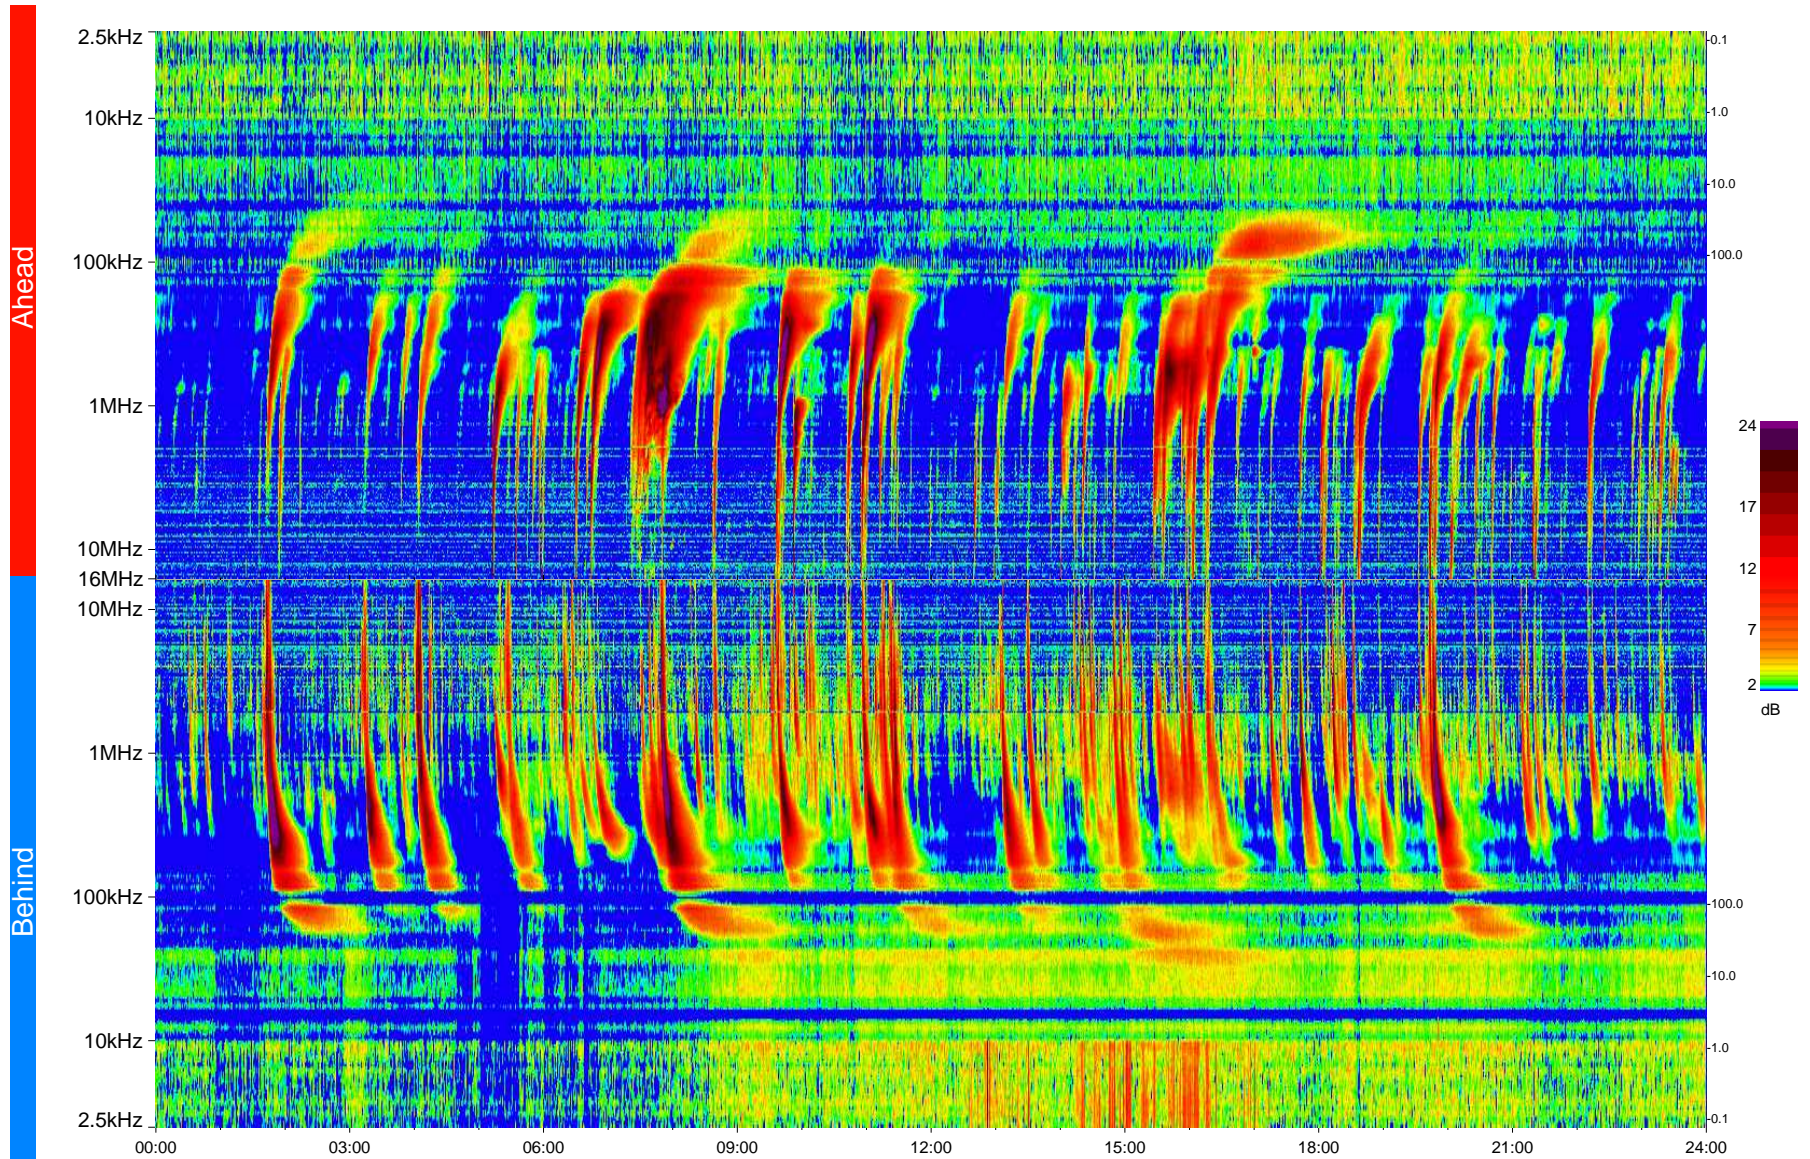

STEREO/WAVES Daily Summary - 21-Apr-2013 (DOY 111)

Ahead source file = swaves_ahead_2013_111_1_05.fin
Ahead PSE Angle = xxx.x

Behind PSE Angle = xxx.x
Behind source file = swaves_behind_2013_111_1_05.fin

Time (UTC)