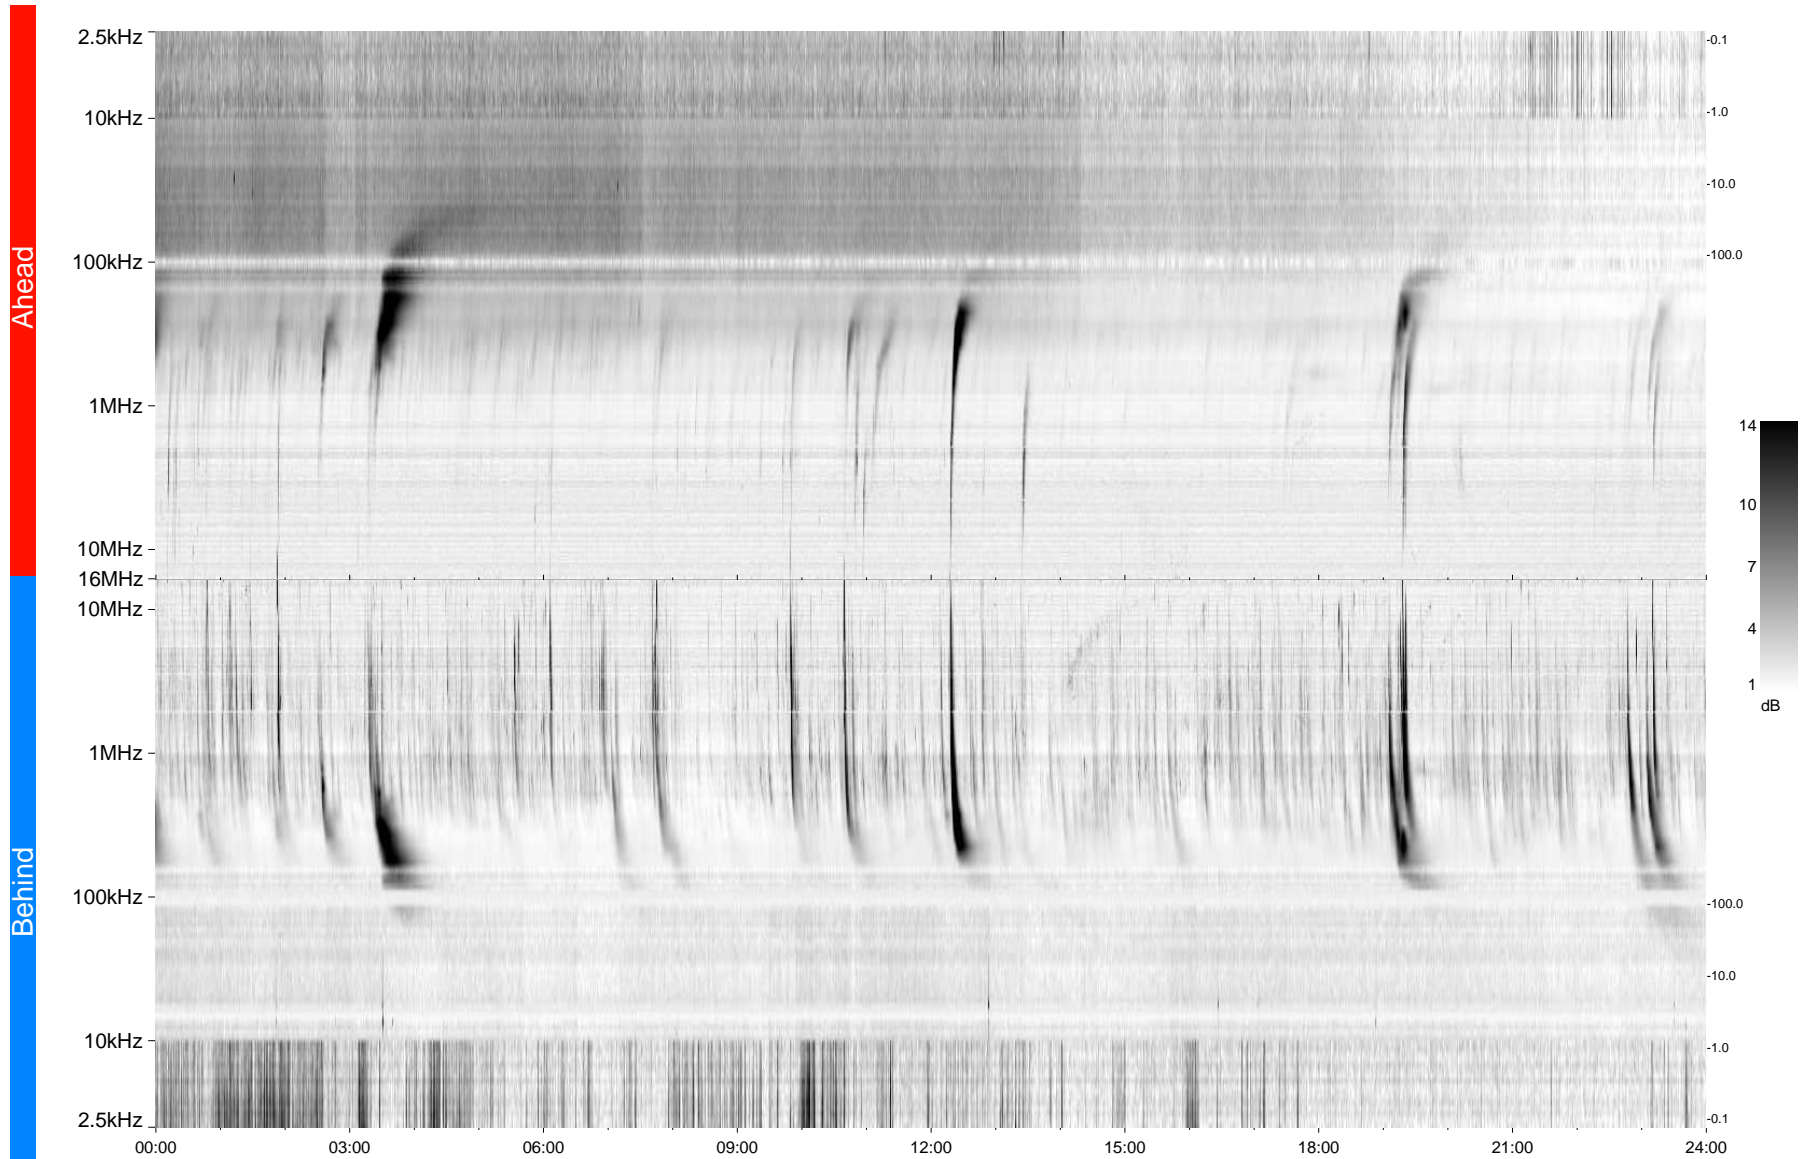

STEREO/WAVES Daily Summary - 19-Apr-2013 (DOY 109)

Ahead source file = swaves_ahead_2013_109_1_05.fin
Ahead PSE Angle = xxx.x

Behind PSE Angle = xxx.x
Behind source file = swaves_behind_2013_109_1_05.fin

Time (UTC)