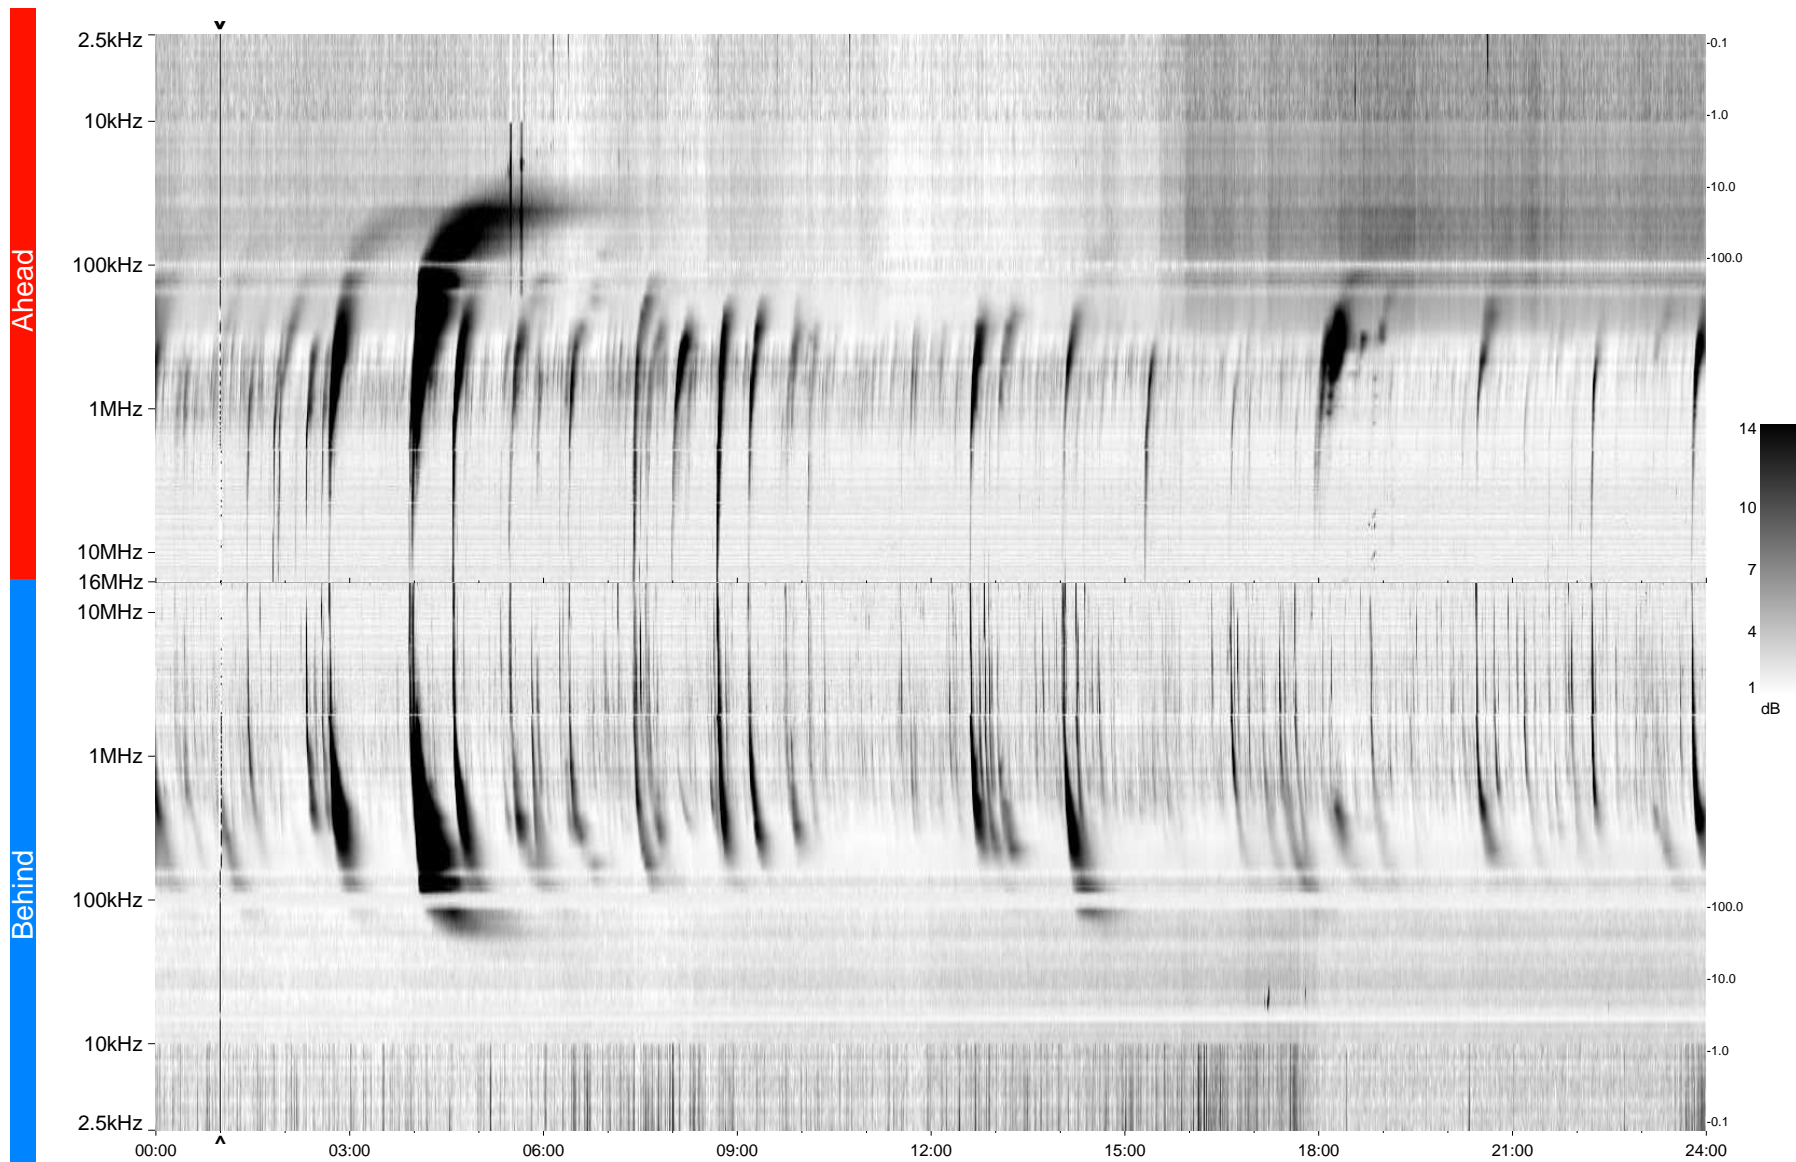

STEREO/WAVES Daily Summary - 18-Apr-2013 (DOY 108)

Ahead source file = swaves_ahead_2013_108_1_05.fin
Ahead PSE Angle = xxx.x

Behind PSE Angle = xxx.x
Behind source file = swaves_behind_2013_108_1_05.fin

Time (UTC)