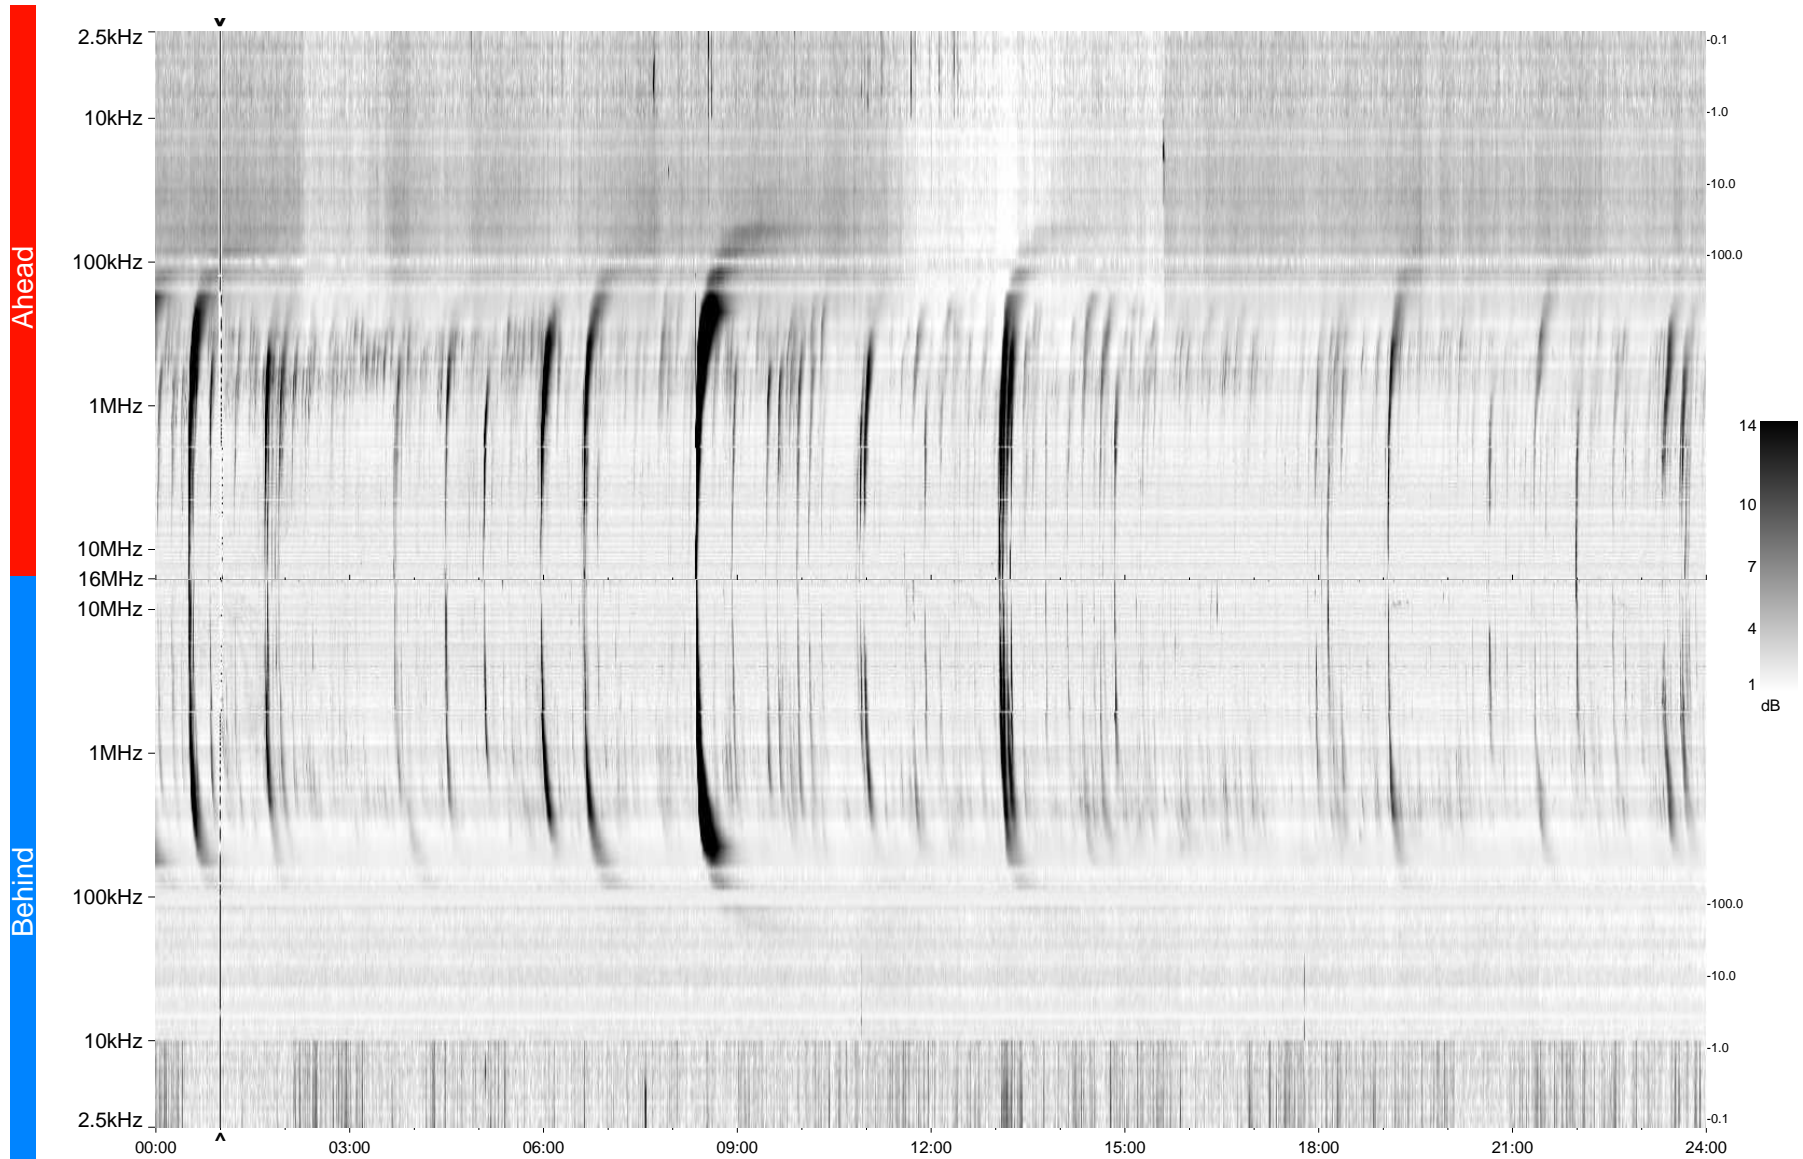

STEREO/WAVES Daily Summary - 16-Apr-2013 (DOY 106)

Ahead source file = swaves_ahead_2013_106_1_05.fin
Ahead PSE Angle = xxx.x

Behind PSE Angle = xxx.x
Behind source file = swaves_behind_2013_106_1_05.fin

Time (UTC)