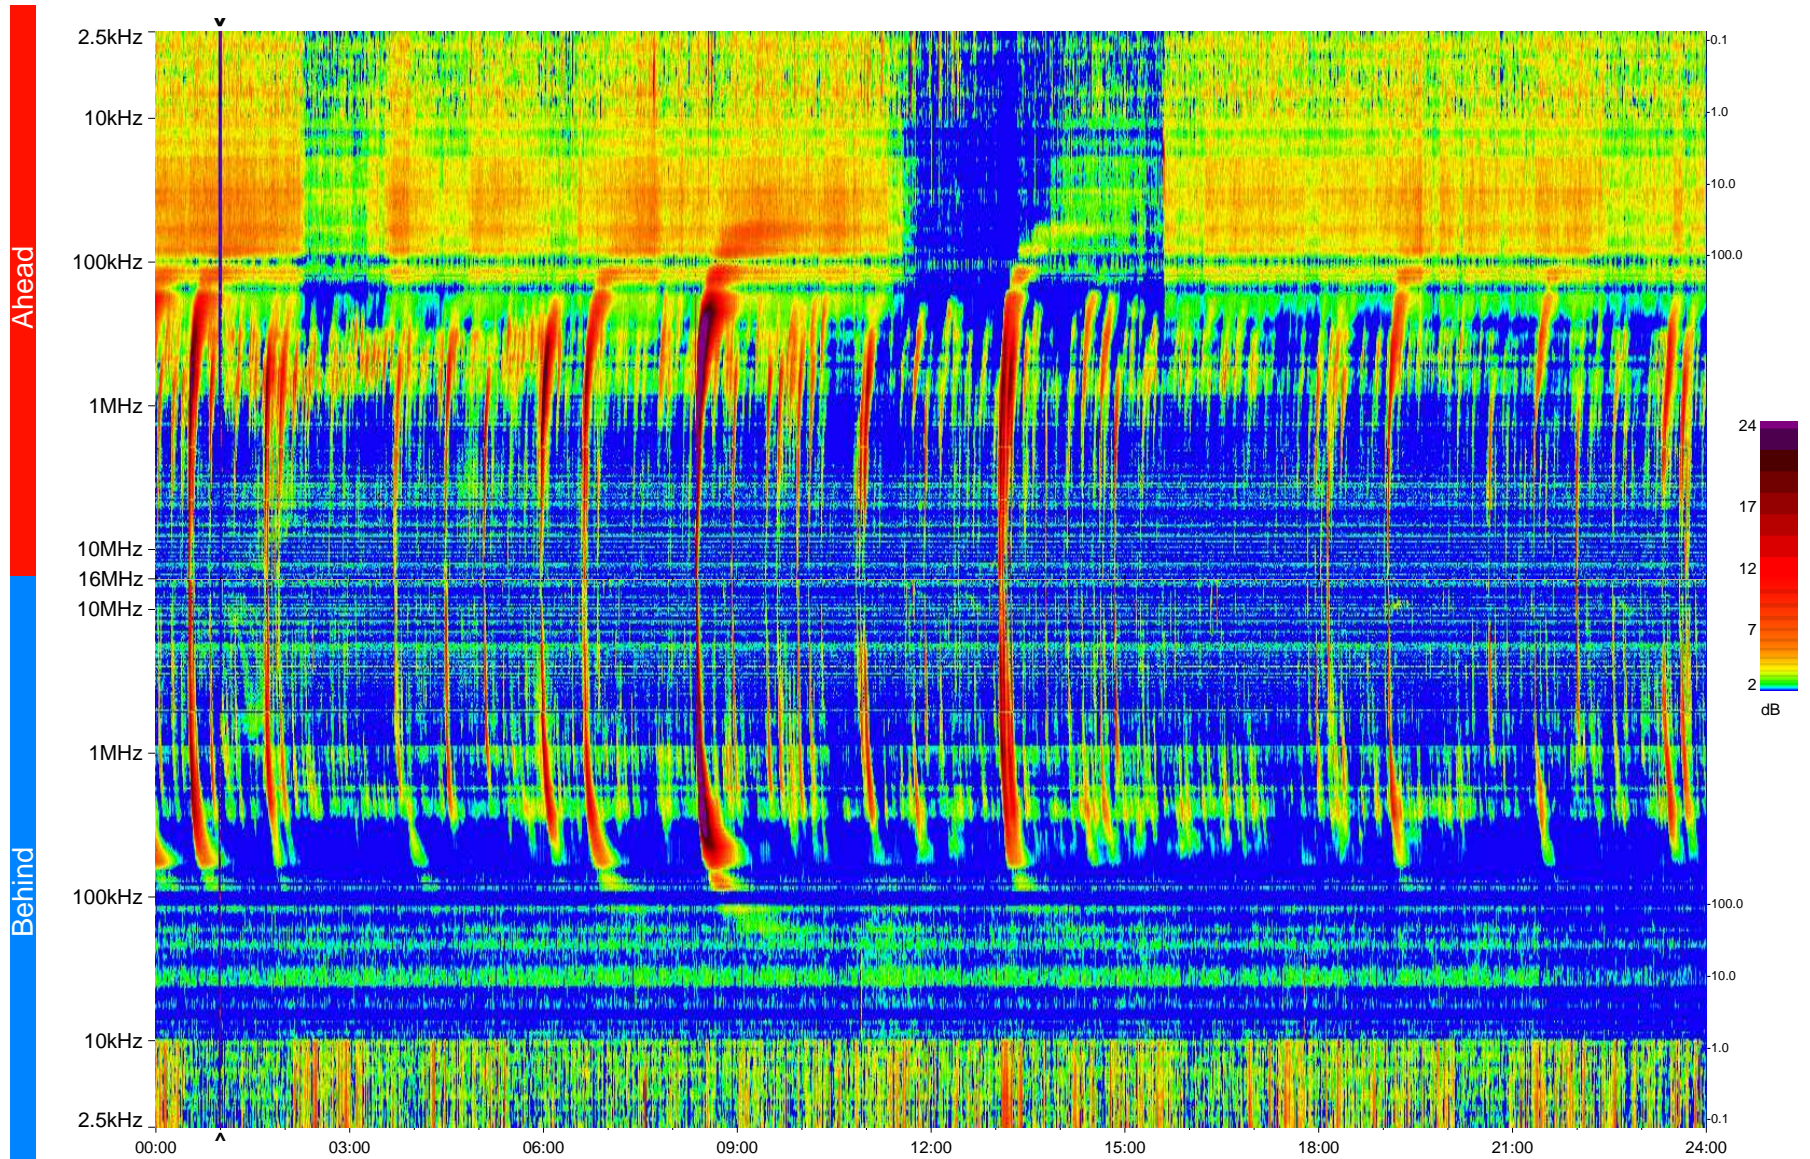

STEREO/WAVES Daily Summary - 16-Apr-2013 (DOY 106)

Ahead source file = swaves_ahead_2013_106_1_05.fin
Ahead PSE Angle = xxx.x

Behind PSE Angle = xxx.x
Behind source file = swaves_behind_2013_106_1_05.fin

Time (UTC)