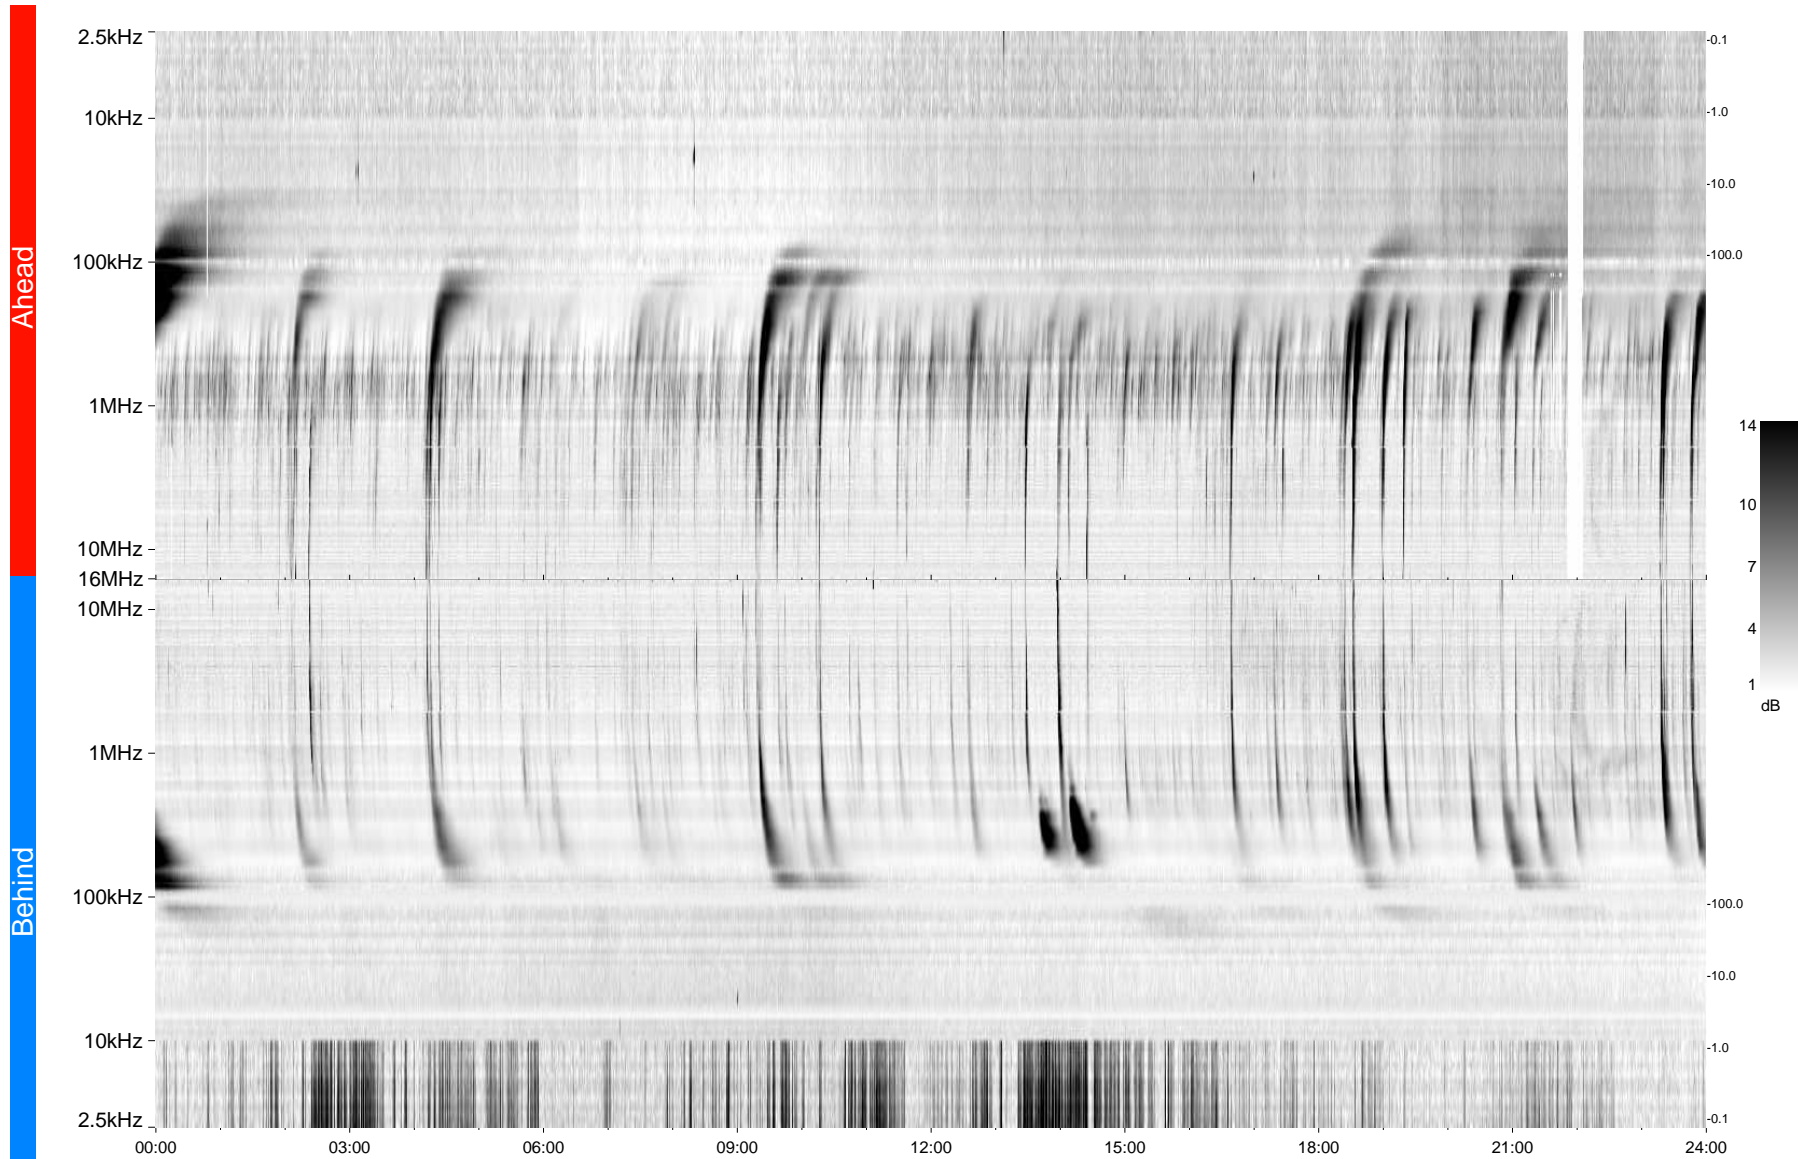

# STEREO/WAVES Daily Summary - 15-Apr-2013 (DOY 105)

Ahead source file = swaves\_ahead\_2013\_105\_1\_05.fin  
Ahead PSE Angle = xxx.x

Behind PSE Angle = xxx.x  
Behind source file = swaves\_behind\_2013\_105\_1\_05.fin

Time (UTC)