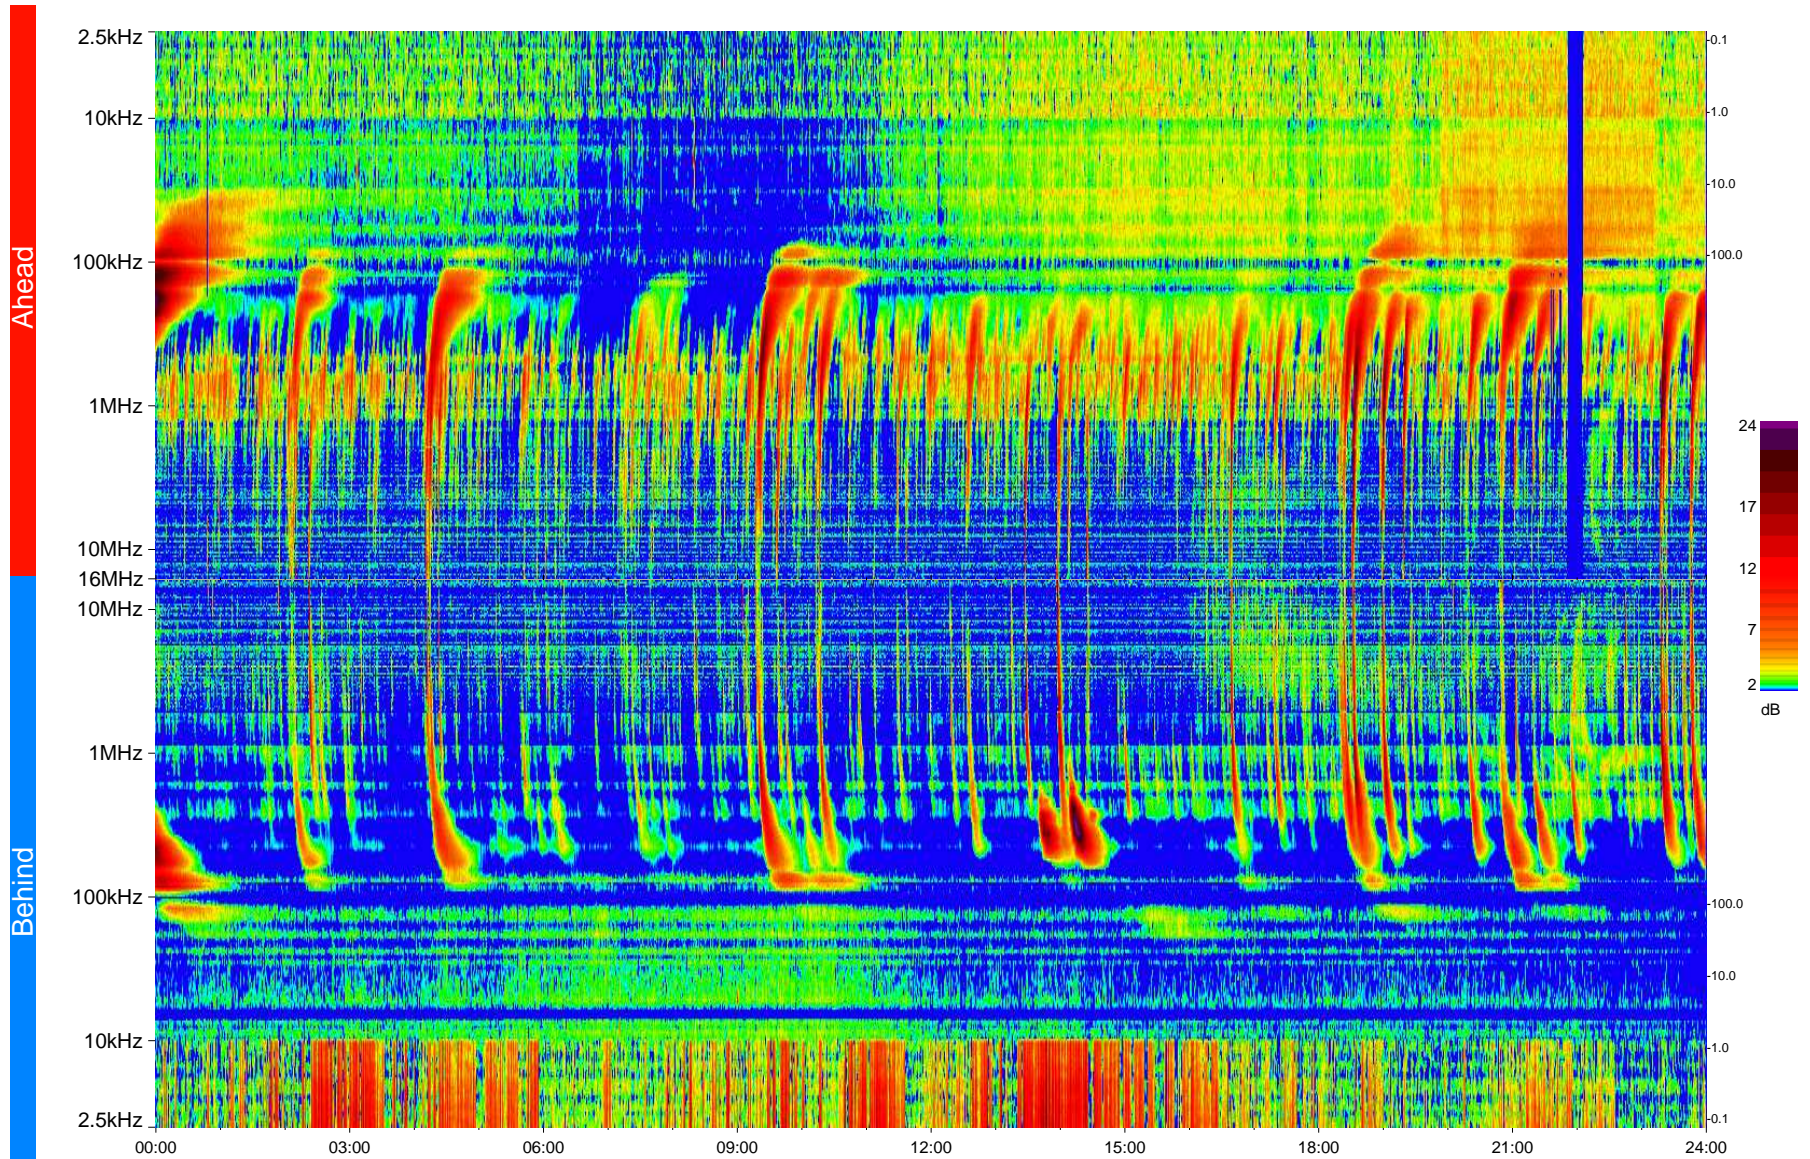

# STEREO/WAVES Daily Summary - 15-Apr-2013 (DOY 105)

Ahead source file = swaves\_ahead\_2013\_105\_1\_05.fin  
Ahead PSE Angle = xxx.x

Behind PSE Angle = xxx.x  
Behind source file = swaves\_behind\_2013\_105\_1\_05.fin

Time (UTC)