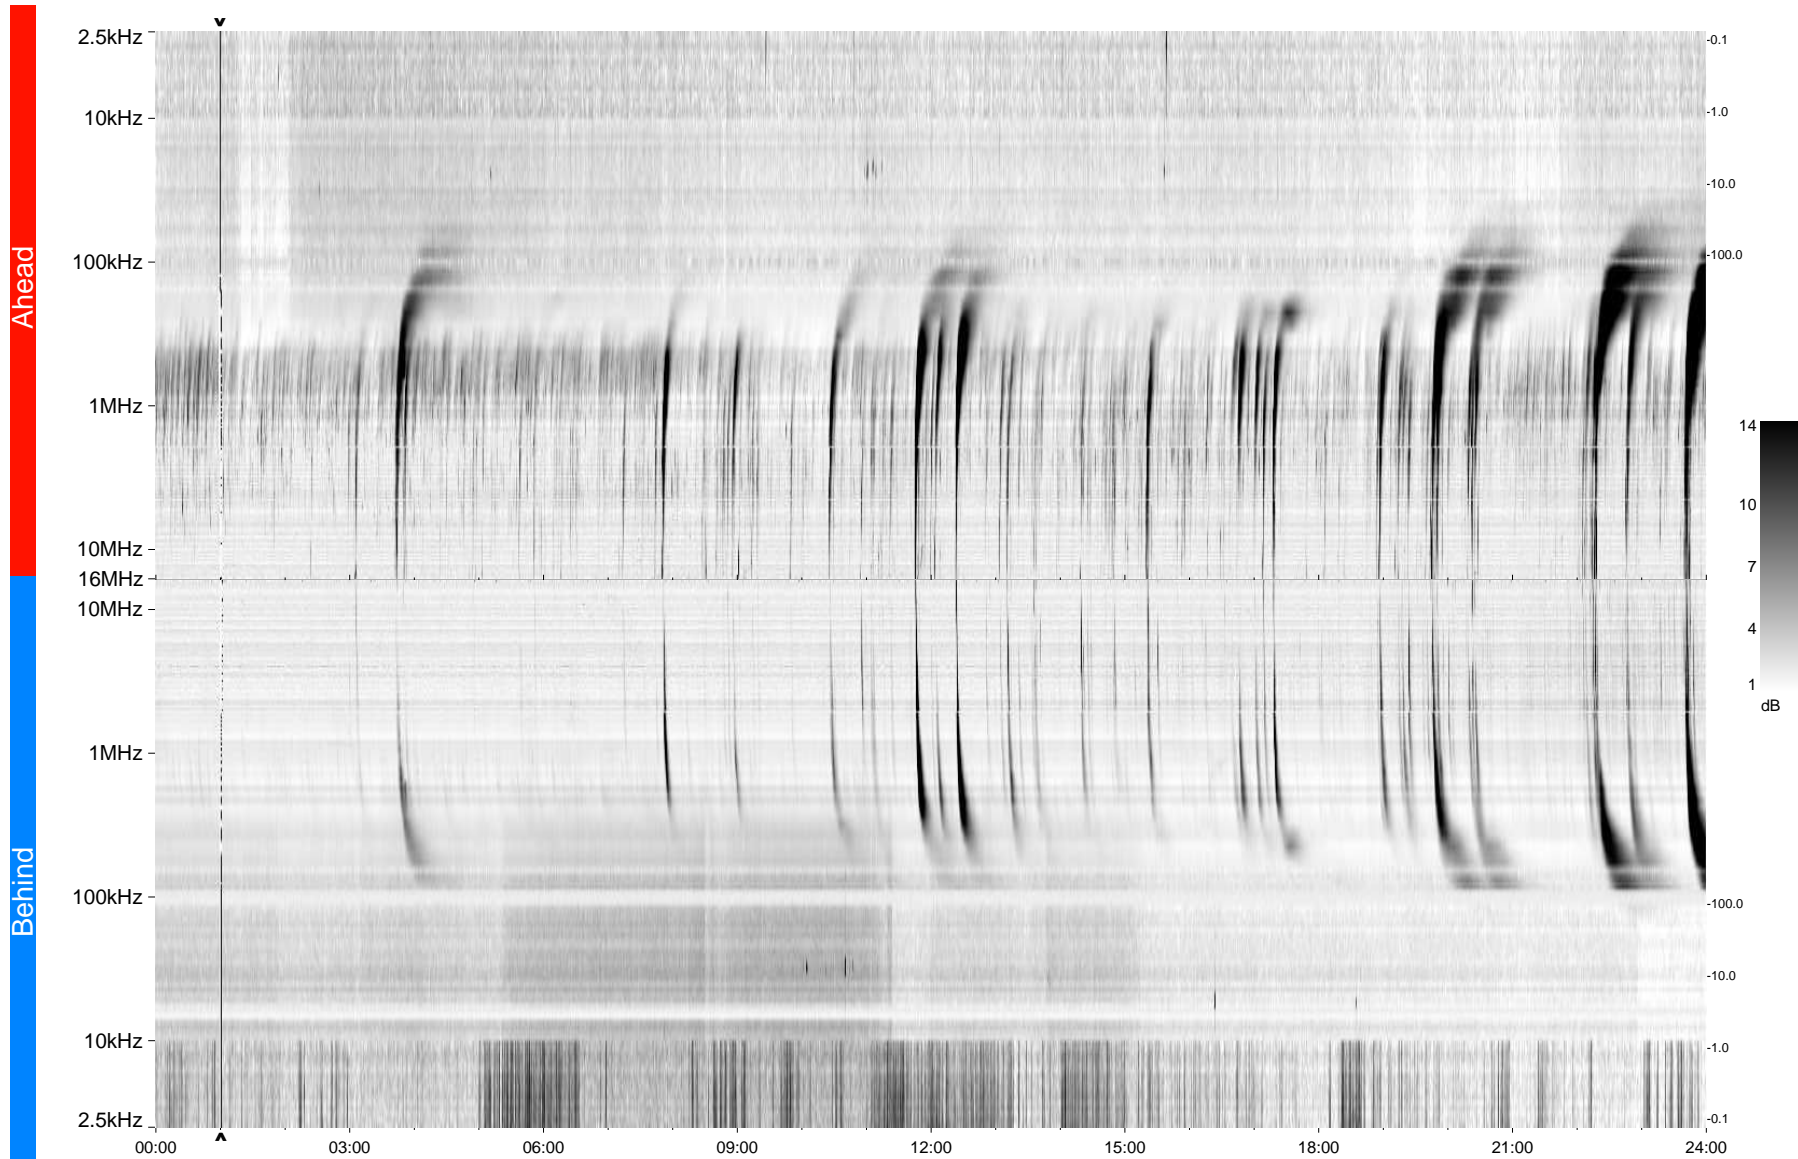

STEREO/WAVES Daily Summary - 14-Apr-2013 (DOY 104)

Ahead source file = swaves_ahead_2013_104_1_05.fin
Ahead PSE Angle = xxx.x

Behind PSE Angle = xxx.x
Behind source file = swaves_behind_2013_104_1_05.fin

Time (UTC)