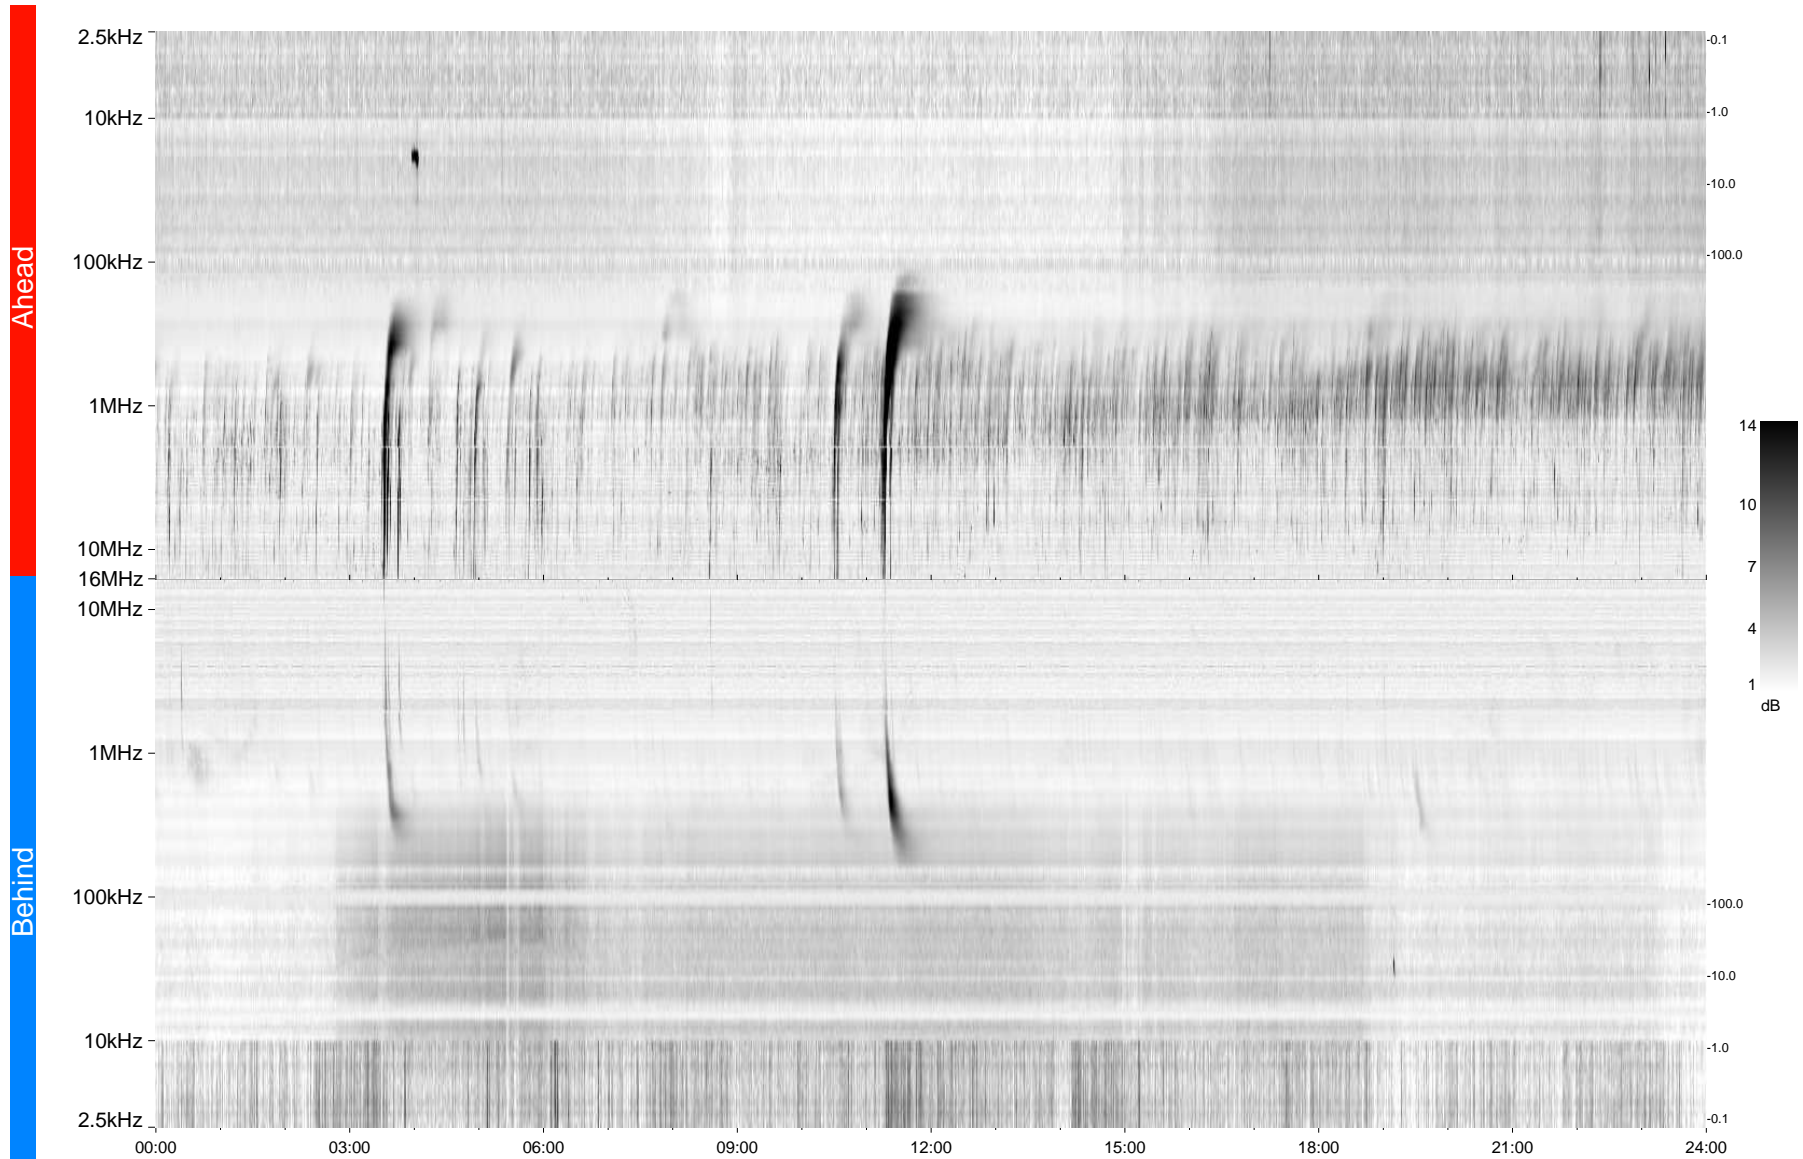

# STEREO/WAVES Daily Summary - 13-Apr-2013 (DOY 103)

Ahead source file = swaves\_ahead\_2013\_103\_1\_05.fin  
Ahead PSE Angle = xxx.x

Behind PSE Angle = xxx.x  
Behind source file = swaves\_behind\_2013\_103\_1\_05.fin

Time (UTC)