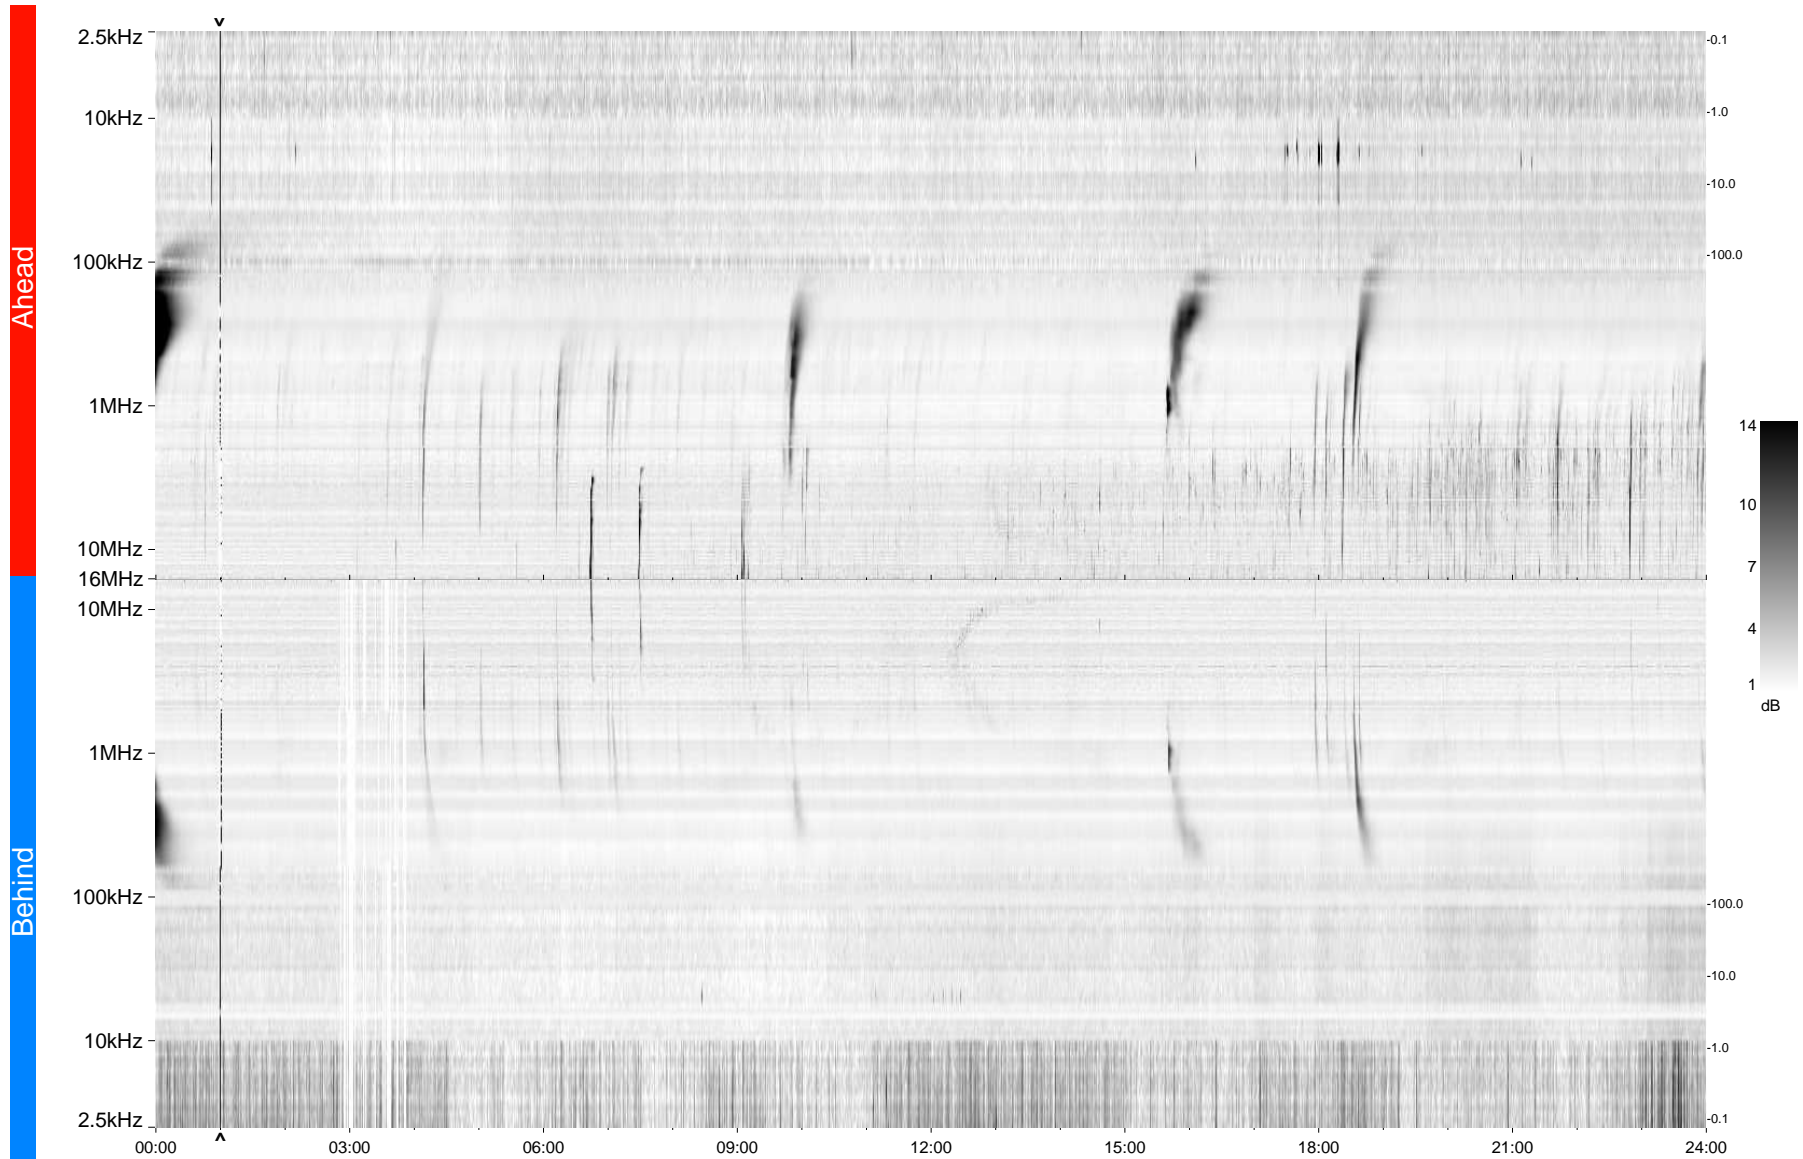

STEREO/WAVES Daily Summary - 12-Apr-2013 (DOY 102)

Ahead source file = swaves_ahead_2013_102_1_05.fin
Ahead PSE Angle = xxx.x

Behind PSE Angle = xxx.x
Behind source file = swaves_behind_2013_102_1_05.fin

Time (UTC)