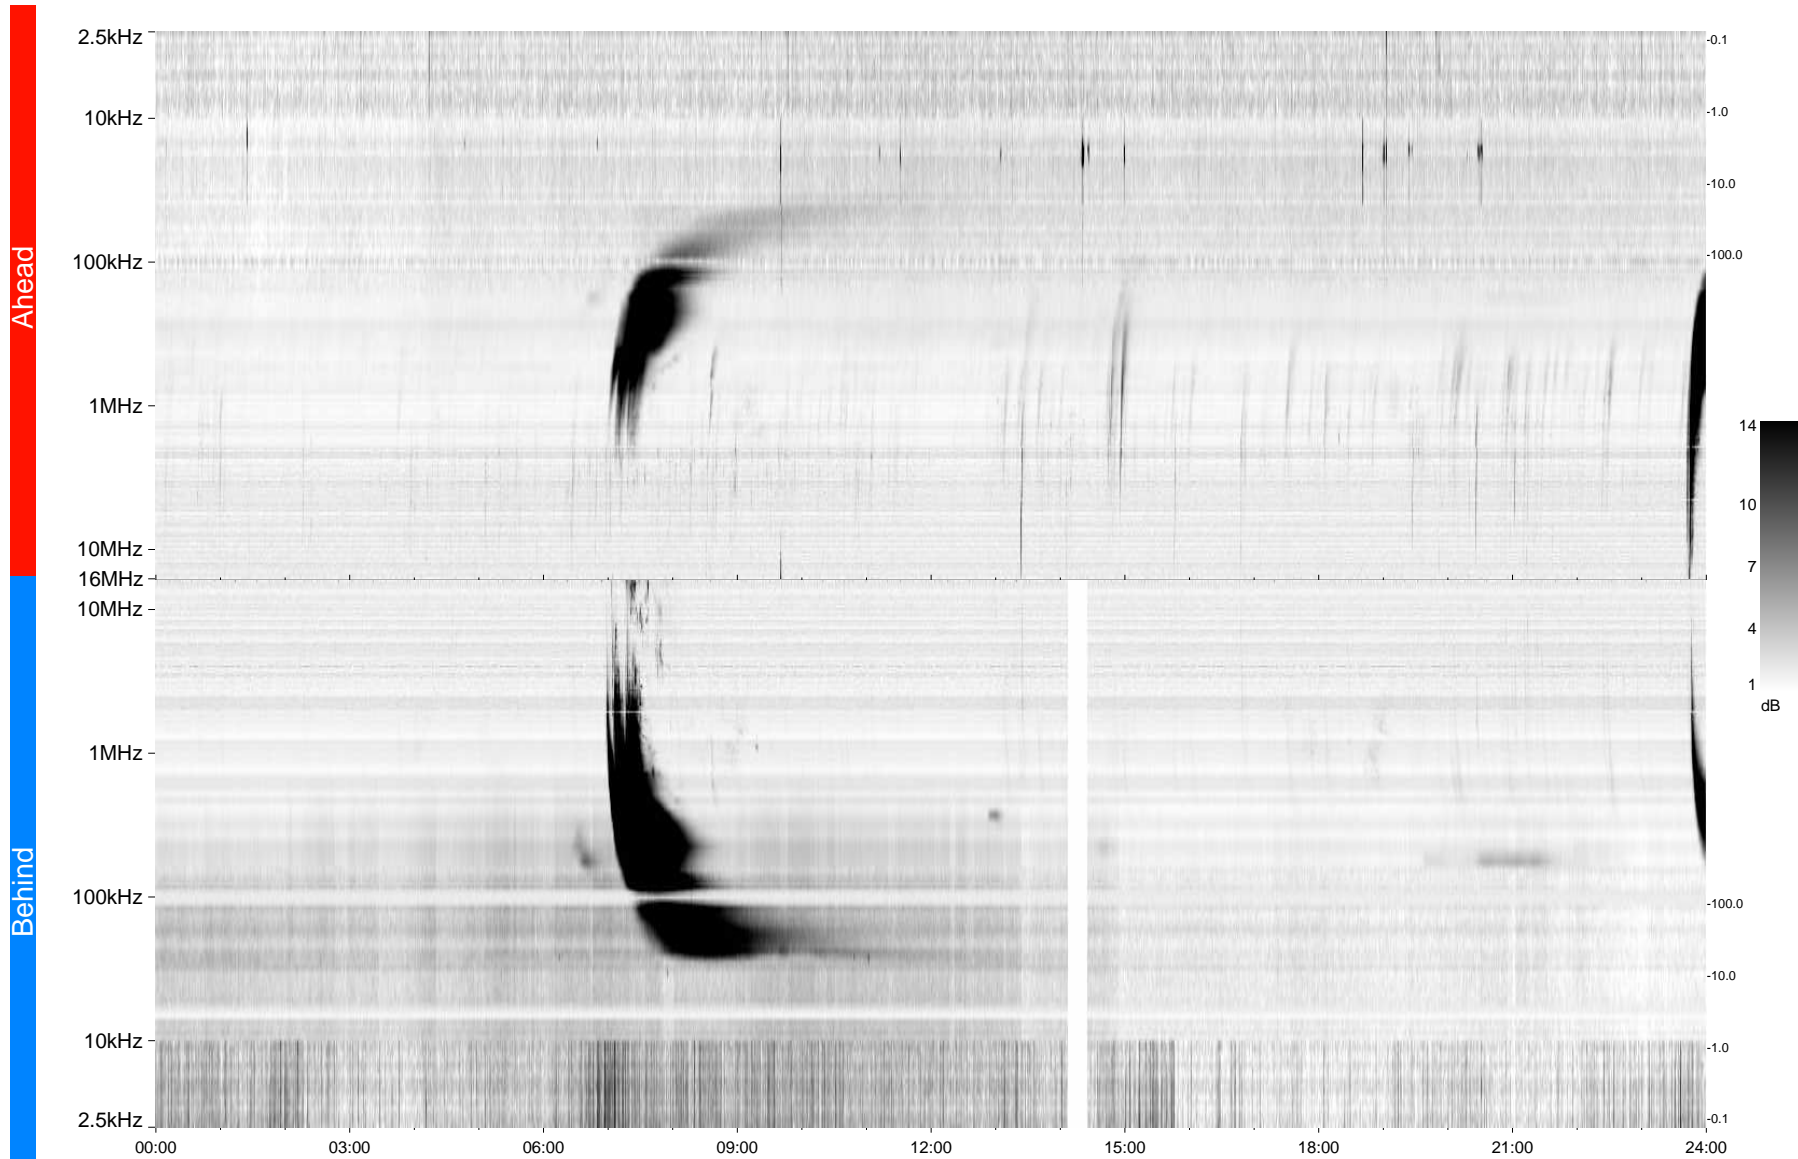

STEREO/WAVES Daily Summary - 11-Apr-2013 (DOY 101)

Ahead source file = swaves_ahead_2013_101_1_05.fin
Ahead PSE Angle = xxx.x

Behind PSE Angle = xxx.x
Behind source file = swaves_behind_2013_101_1_05.fin

Time (UTC)