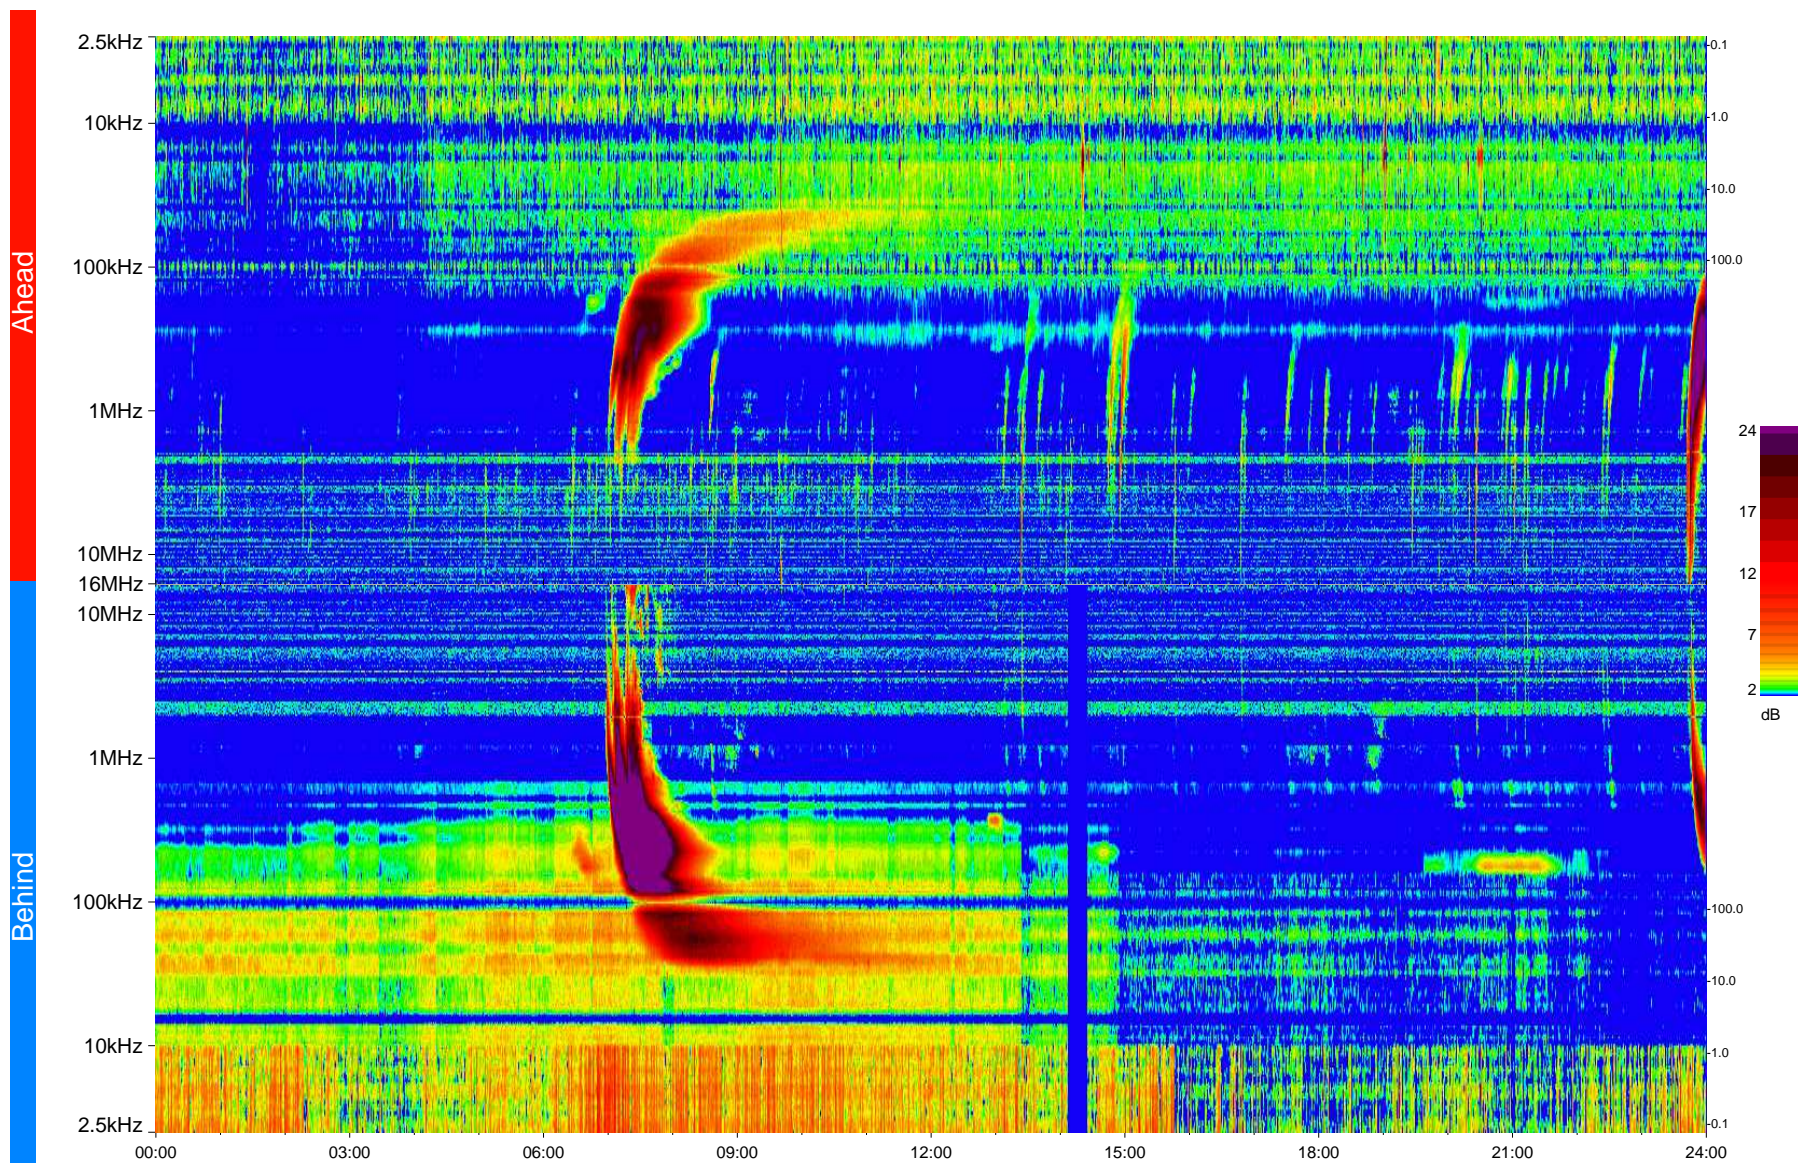

# STEREO/WAVES Daily Summary - 11-Apr-2013 (DOY 101)

Ahead source file = swaves\_ahead\_2013\_101\_1\_05.fin  
Ahead PSE Angle = xxx.x

Behind PSE Angle = xxx.x  
Behind source file = swaves\_behind\_2013\_101\_1\_05.fin

Time (UTC)