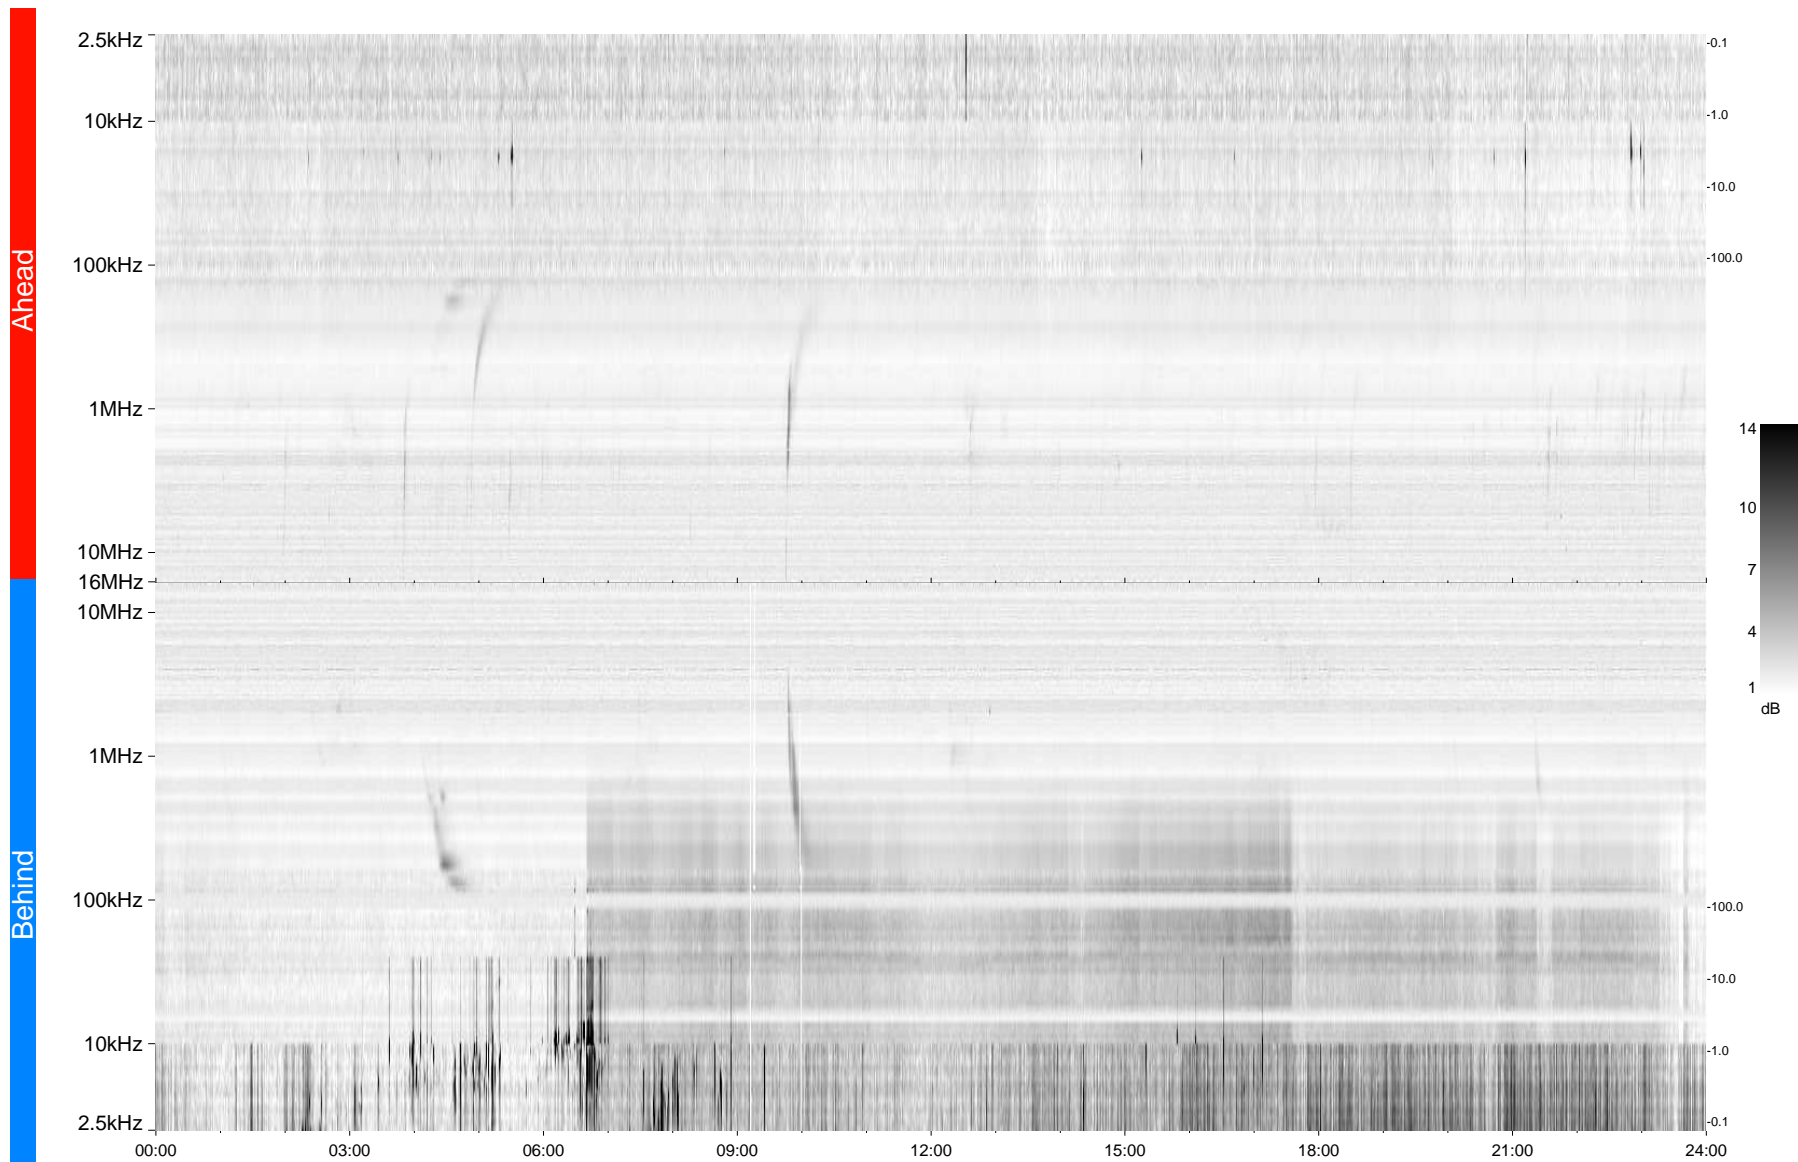

# STEREO/WAVES Daily Summary - 09-Apr-2013 (DOY 099)

Ahead source file = swaves\_ahead\_2013\_099\_1\_05.fin  
Ahead PSE Angle = xxx.x

Behind PSE Angle = xxx.x  
Behind source file = swaves\_behind\_2013\_099\_1\_05.fin

Time (UTC)