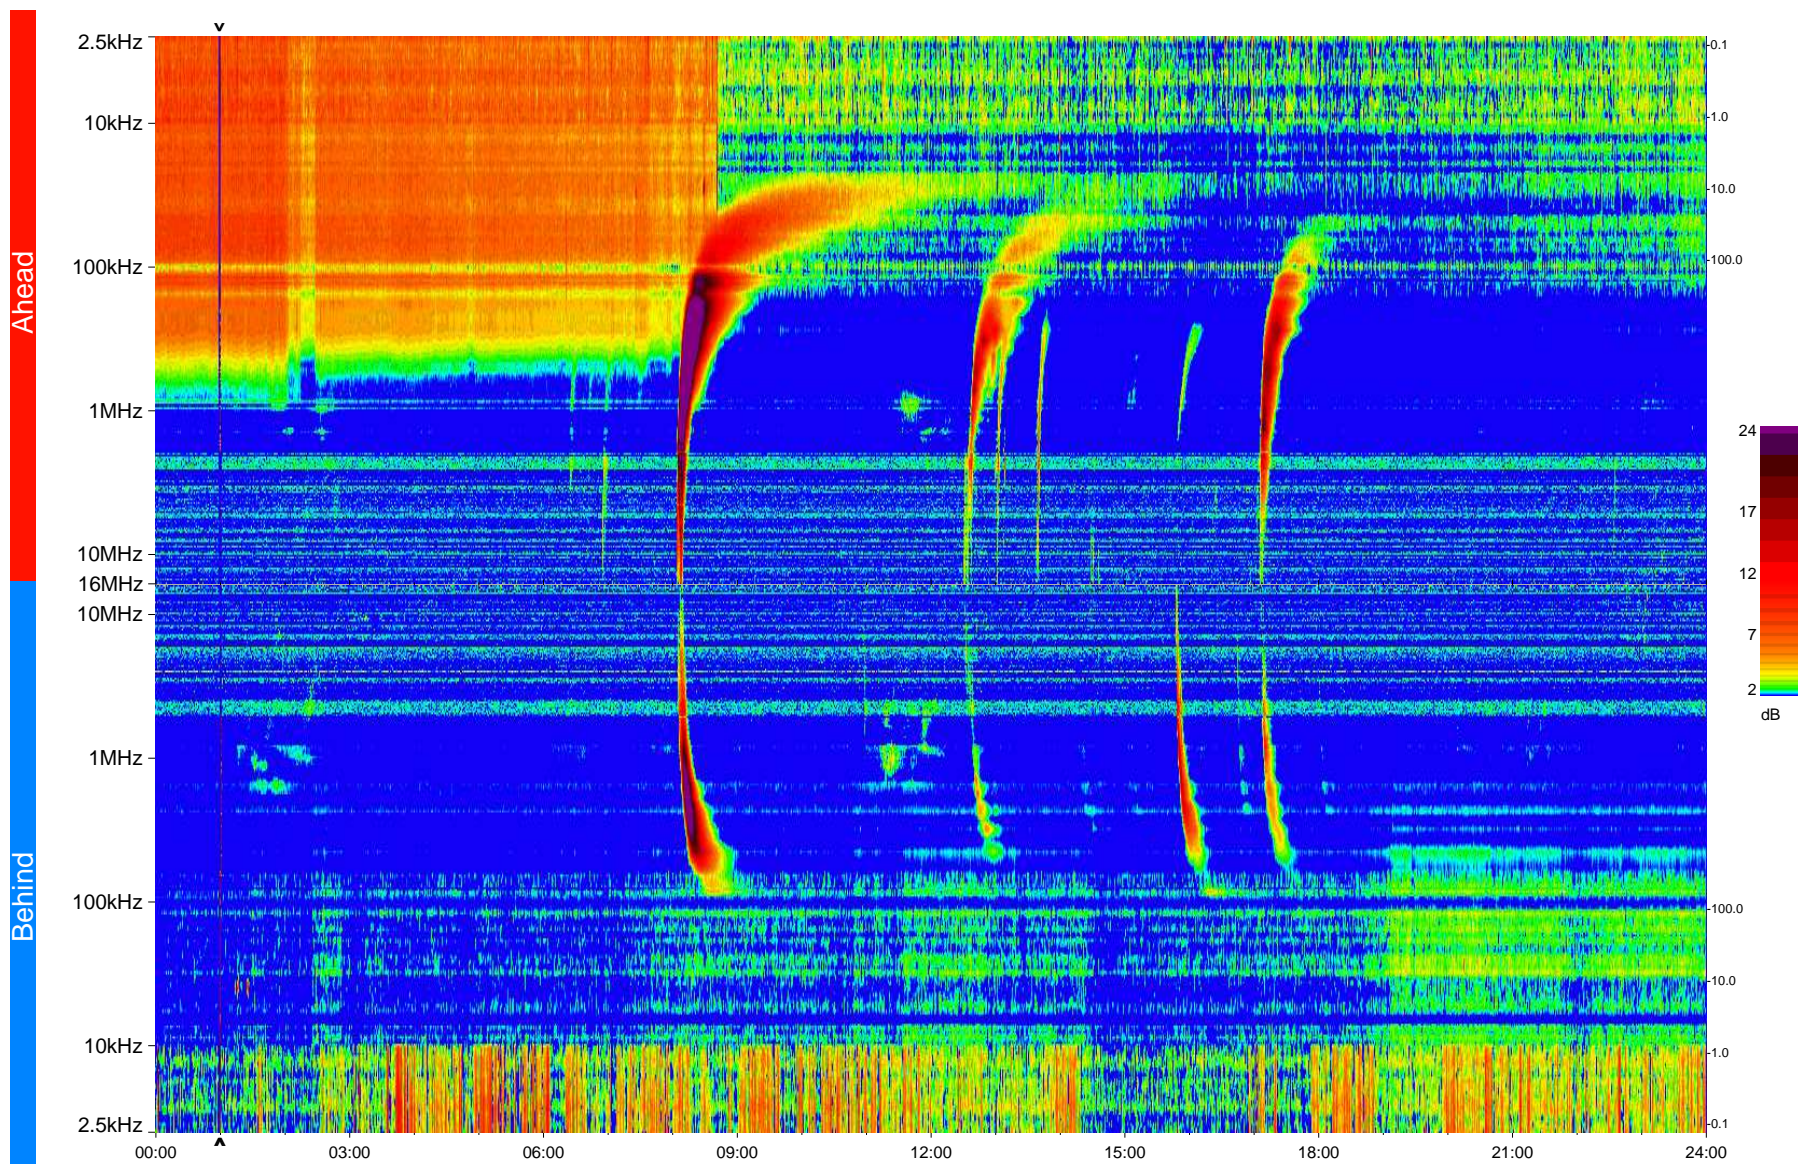

# STEREO/WAVES Daily Summary - 08-Apr-2013 (DOY 098)

Ahead source file = swaves\_ahead\_2013\_098\_1\_05.fin  
Ahead PSE Angle = xxx.x

Behind PSE Angle = xxx.x  
Behind source file = swaves\_behind\_2013\_098\_1\_05.fin

Time (UTC)