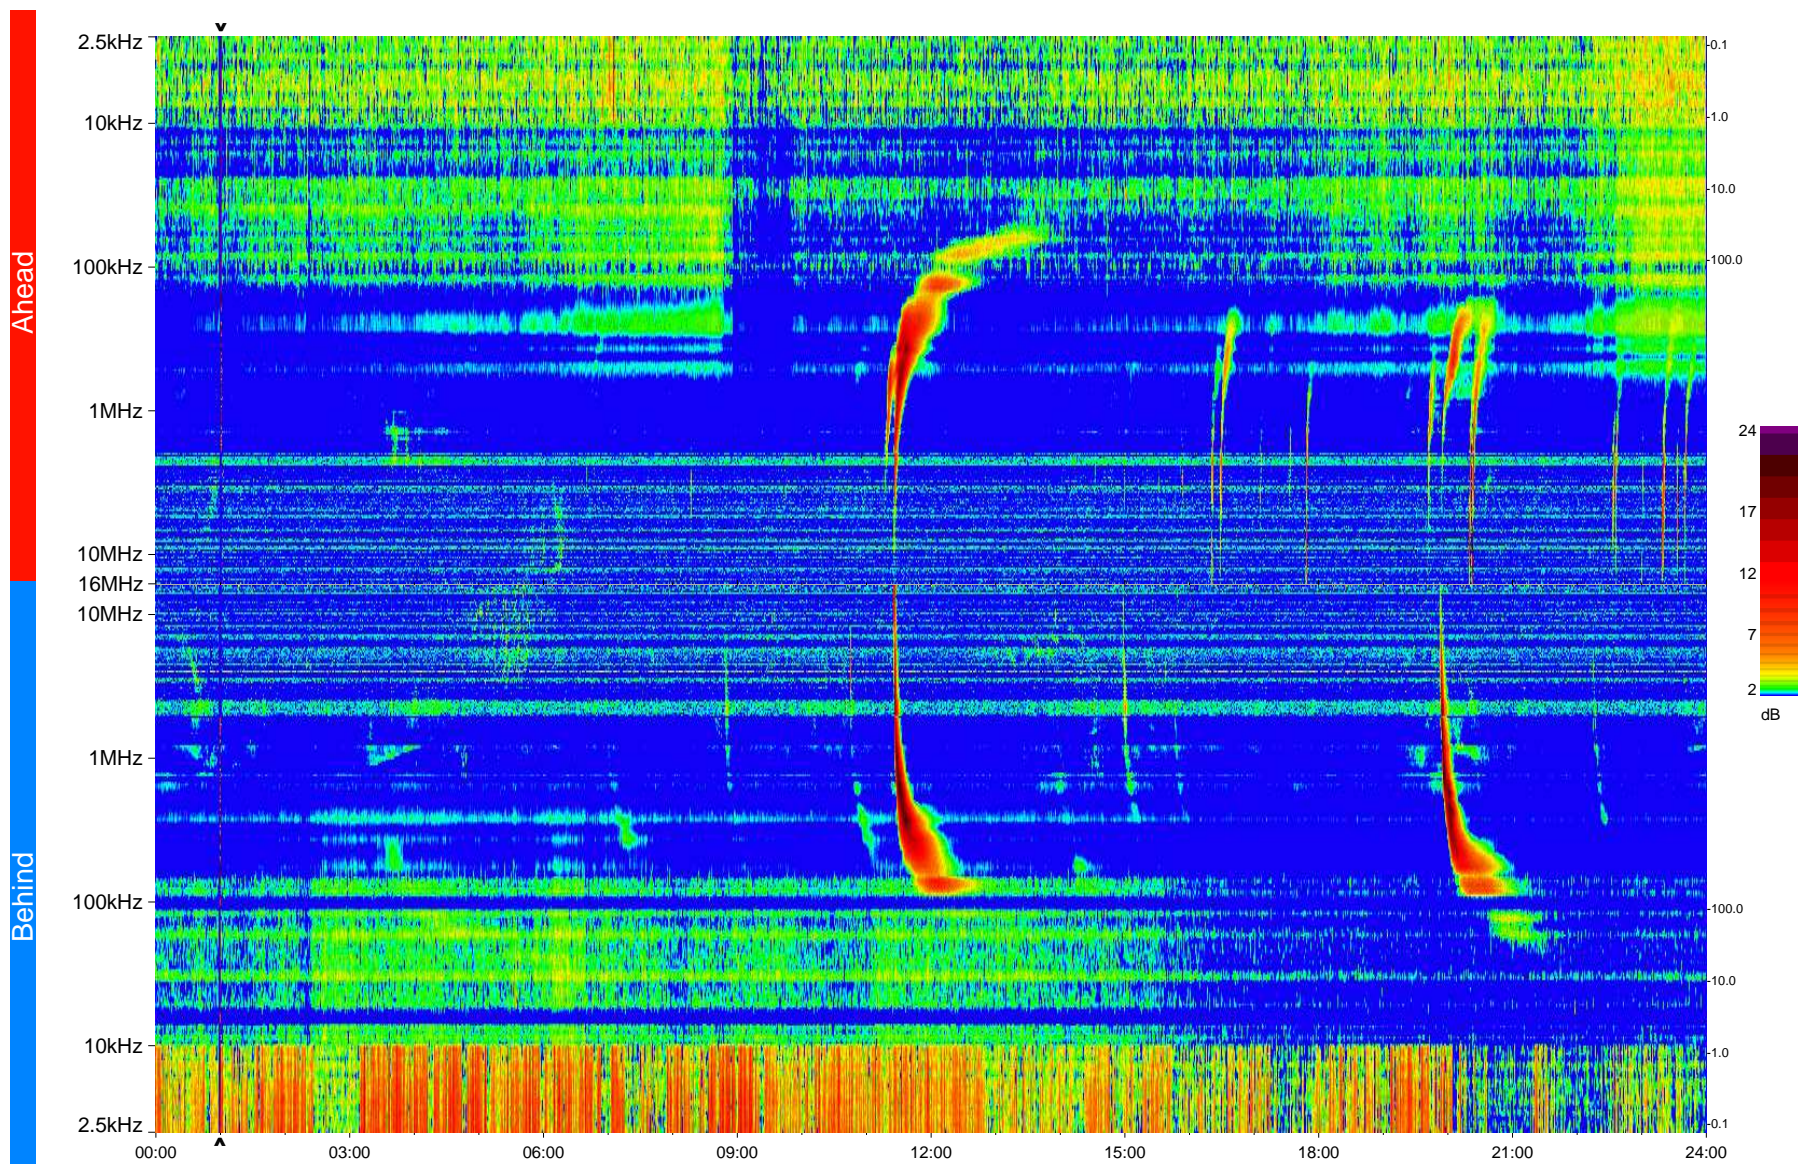

STEREO/WAVES Daily Summary - 06-Apr-2013 (DOY 096)

Ahead source file = swaves_ahead_2013_096_1_05.fin
Ahead PSE Angle = xxx.x

Behind PSE Angle = xxx.x
Behind source file = swaves_behind_2013_096_1_05.fin

Time (UTC)