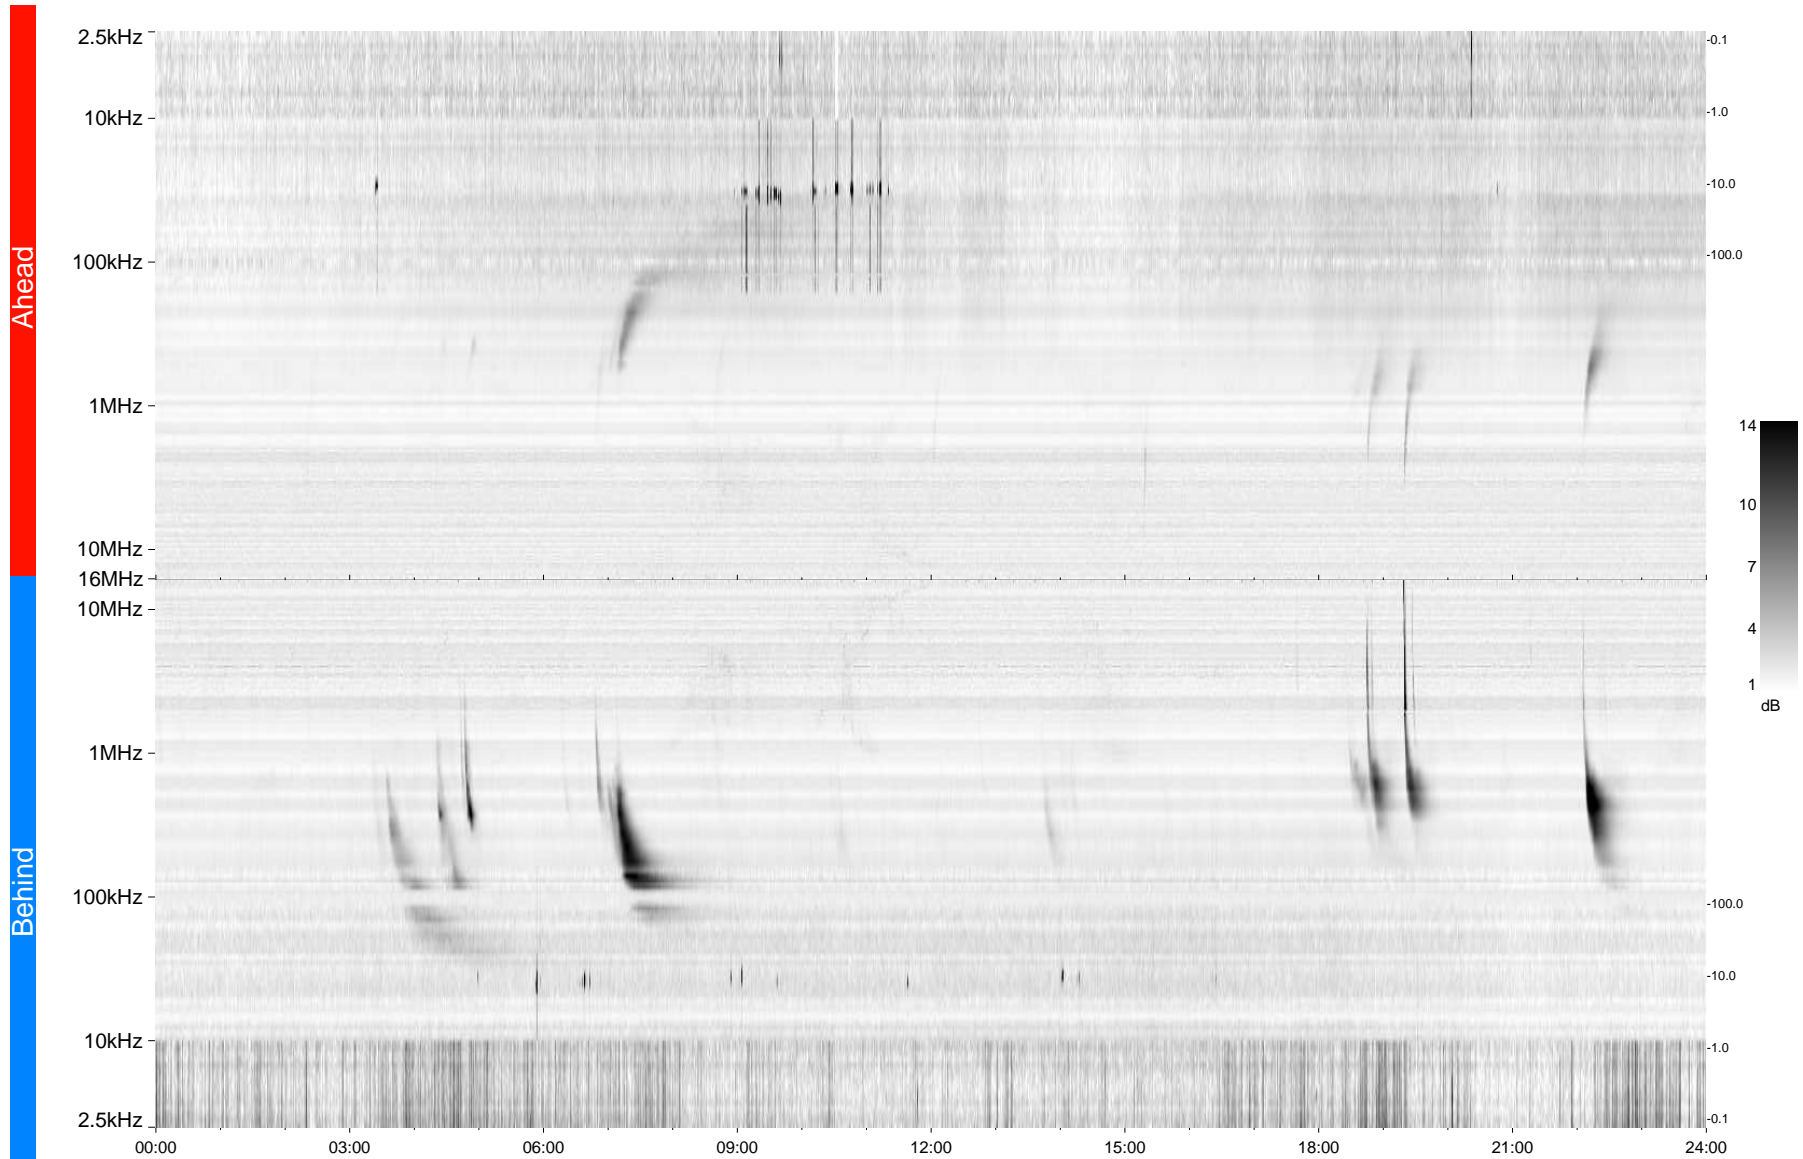

# STEREO/WAVES Daily Summary - 05-Apr-2013 (DOY 095)

Ahead source file = swaves\_ahead\_2013\_095\_1\_05.fin  
Ahead PSE Angle = xxx.x

Behind PSE Angle = xxx.x  
Behind source file = swaves\_behind\_2013\_095\_1\_05.fin

Time (UTC)