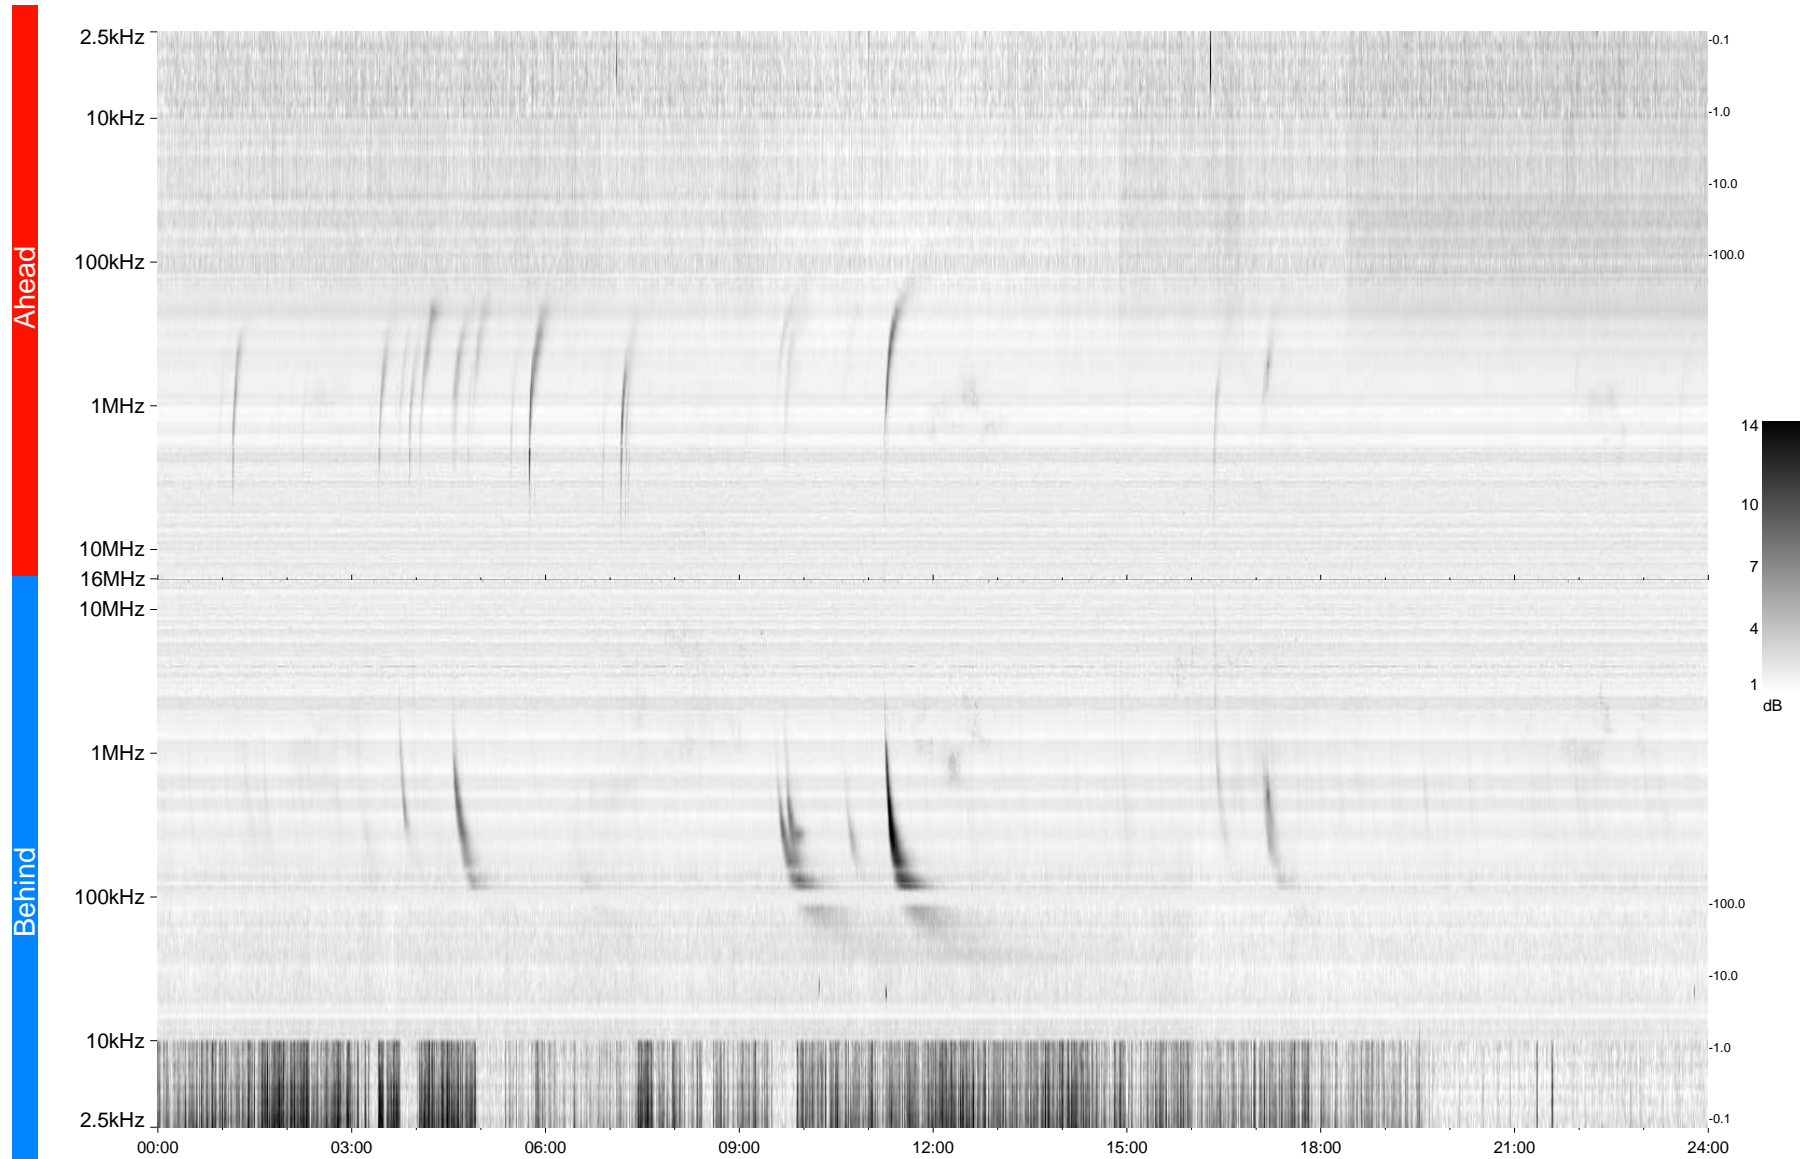

STEREO/WAVES Daily Summary - 03-Apr-2013 (DOY 093)

Ahead source file = swaves_ahead_2013_093_1_05.fin
Ahead PSE Angle = xxx.x

Behind PSE Angle = xxx.x
Behind source file = swaves_behind_2013_093_1_05.fin

Time (UTC)