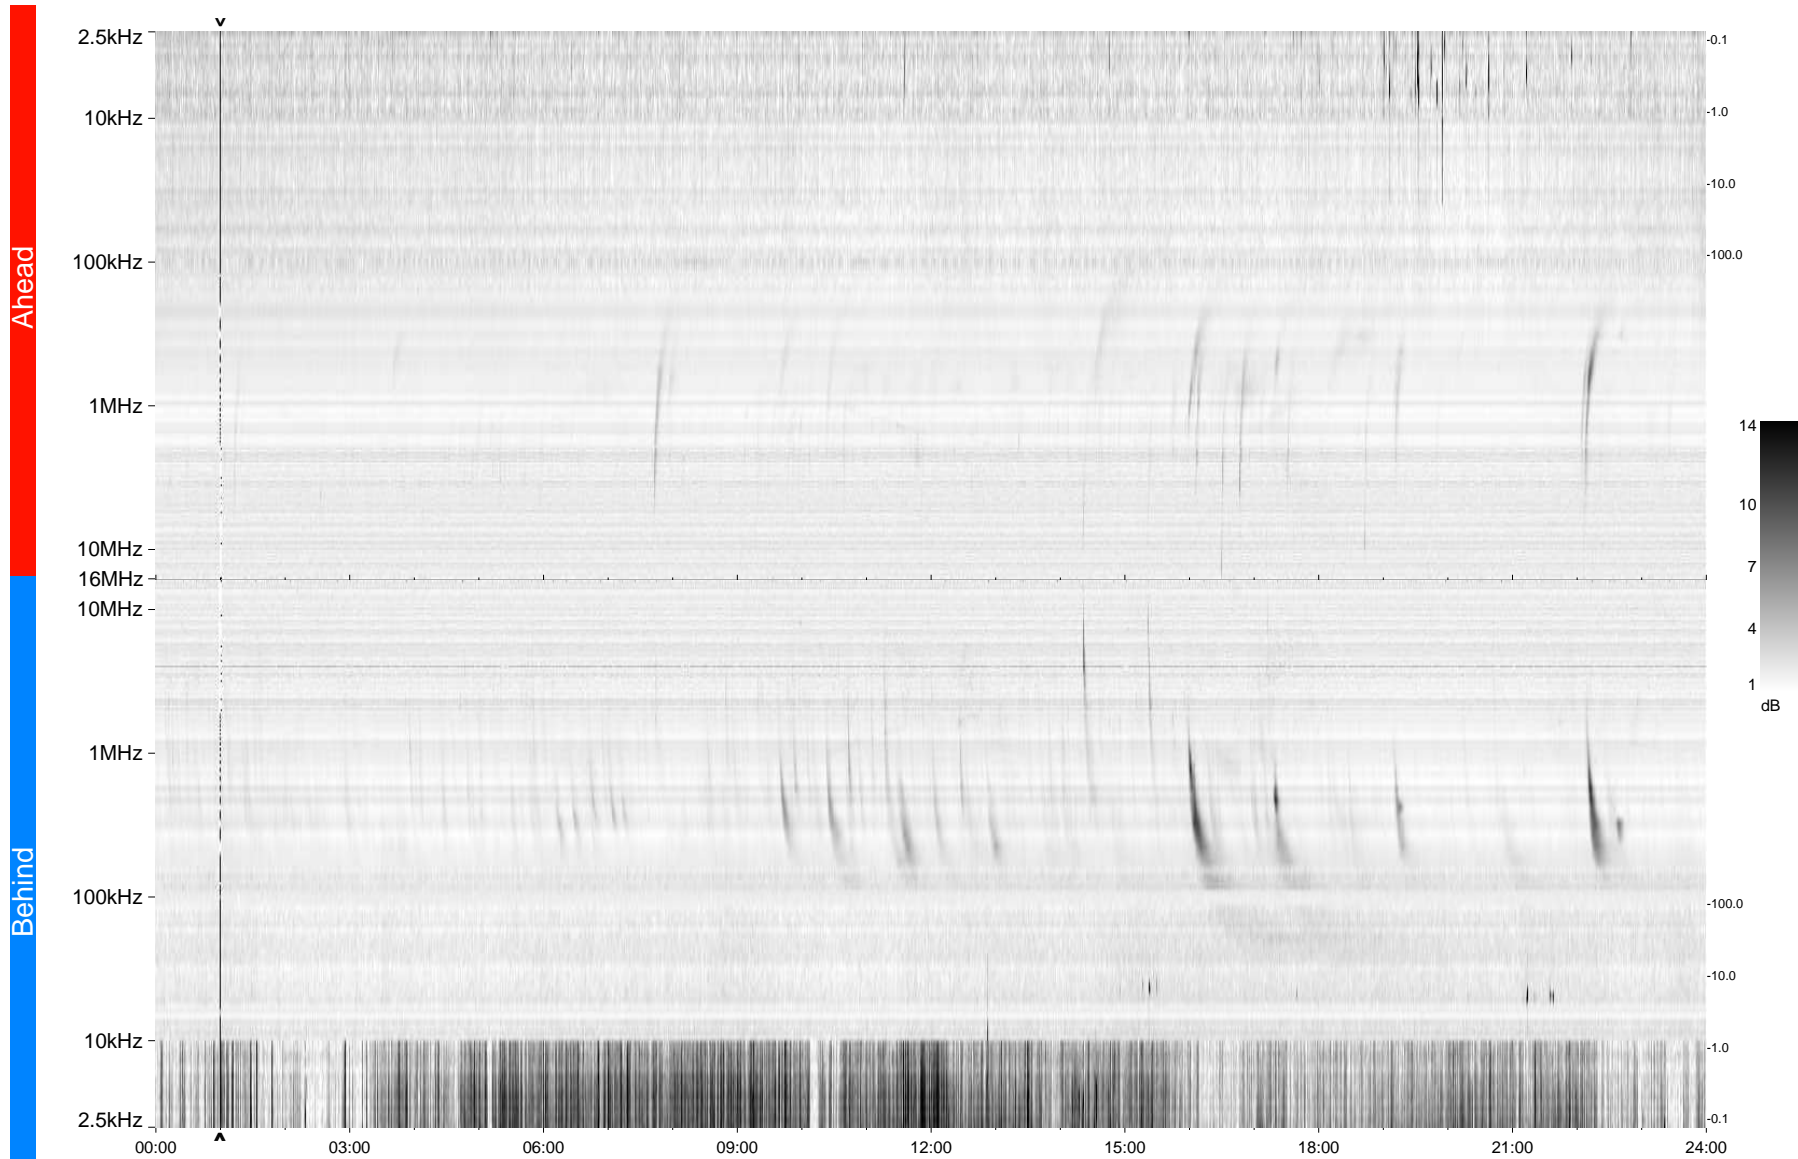

# STEREO/WAVES Daily Summary - 02-Apr-2013 (DOY 092)

Ahead source file = swaves\_ahead\_2013\_092\_1\_05.fin  
Ahead PSE Angle = xxx.x

Behind PSE Angle = xxx.x  
Behind source file = swaves\_behind\_2013\_092\_1\_05.fin

Time (UTC)