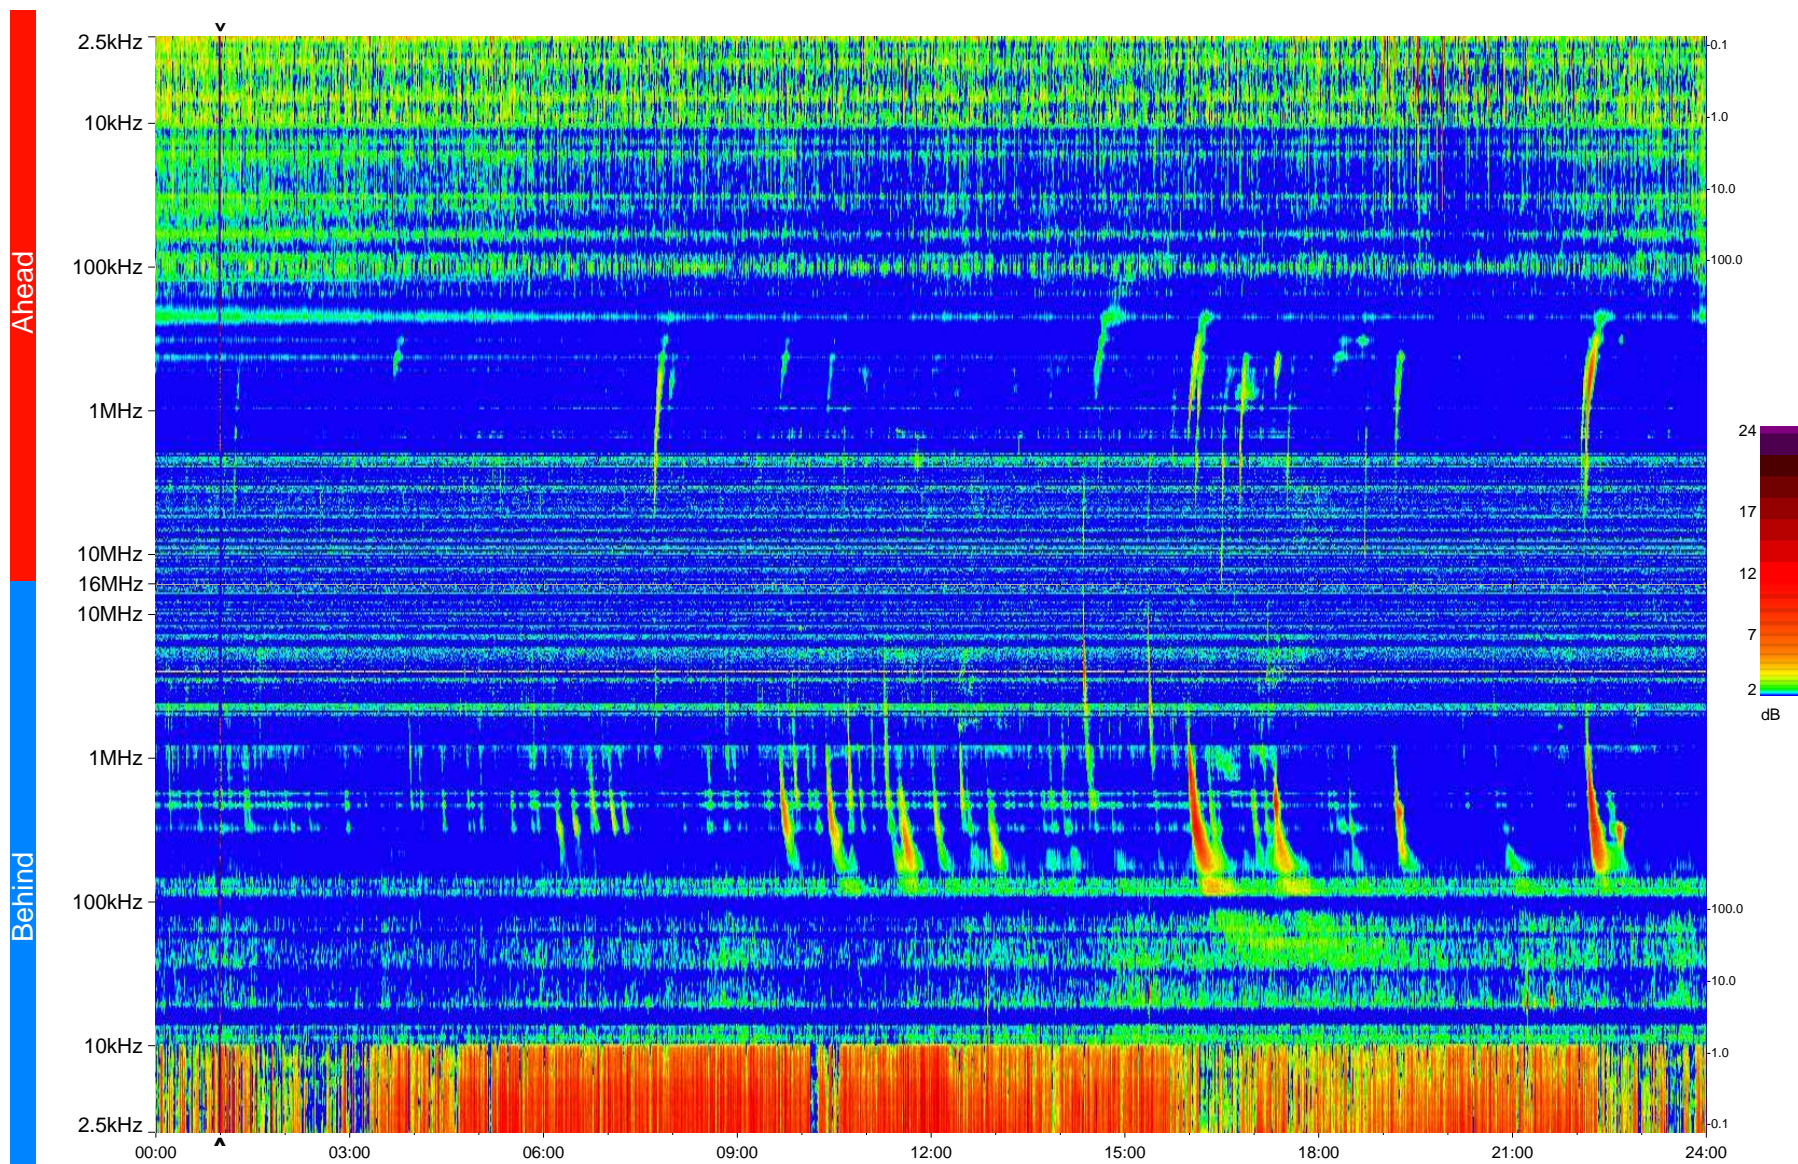

STEREO/WAVES Daily Summary - 02-Apr-2013 (DOY 092)

Ahead source file = swaves_ahead_2013_092_1_05.fin
Ahead PSE Angle = xxx.x

Behind PSE Angle = xxx.x
Behind source file = swaves_behind_2013_092_1_05.fin

Time (UTC)