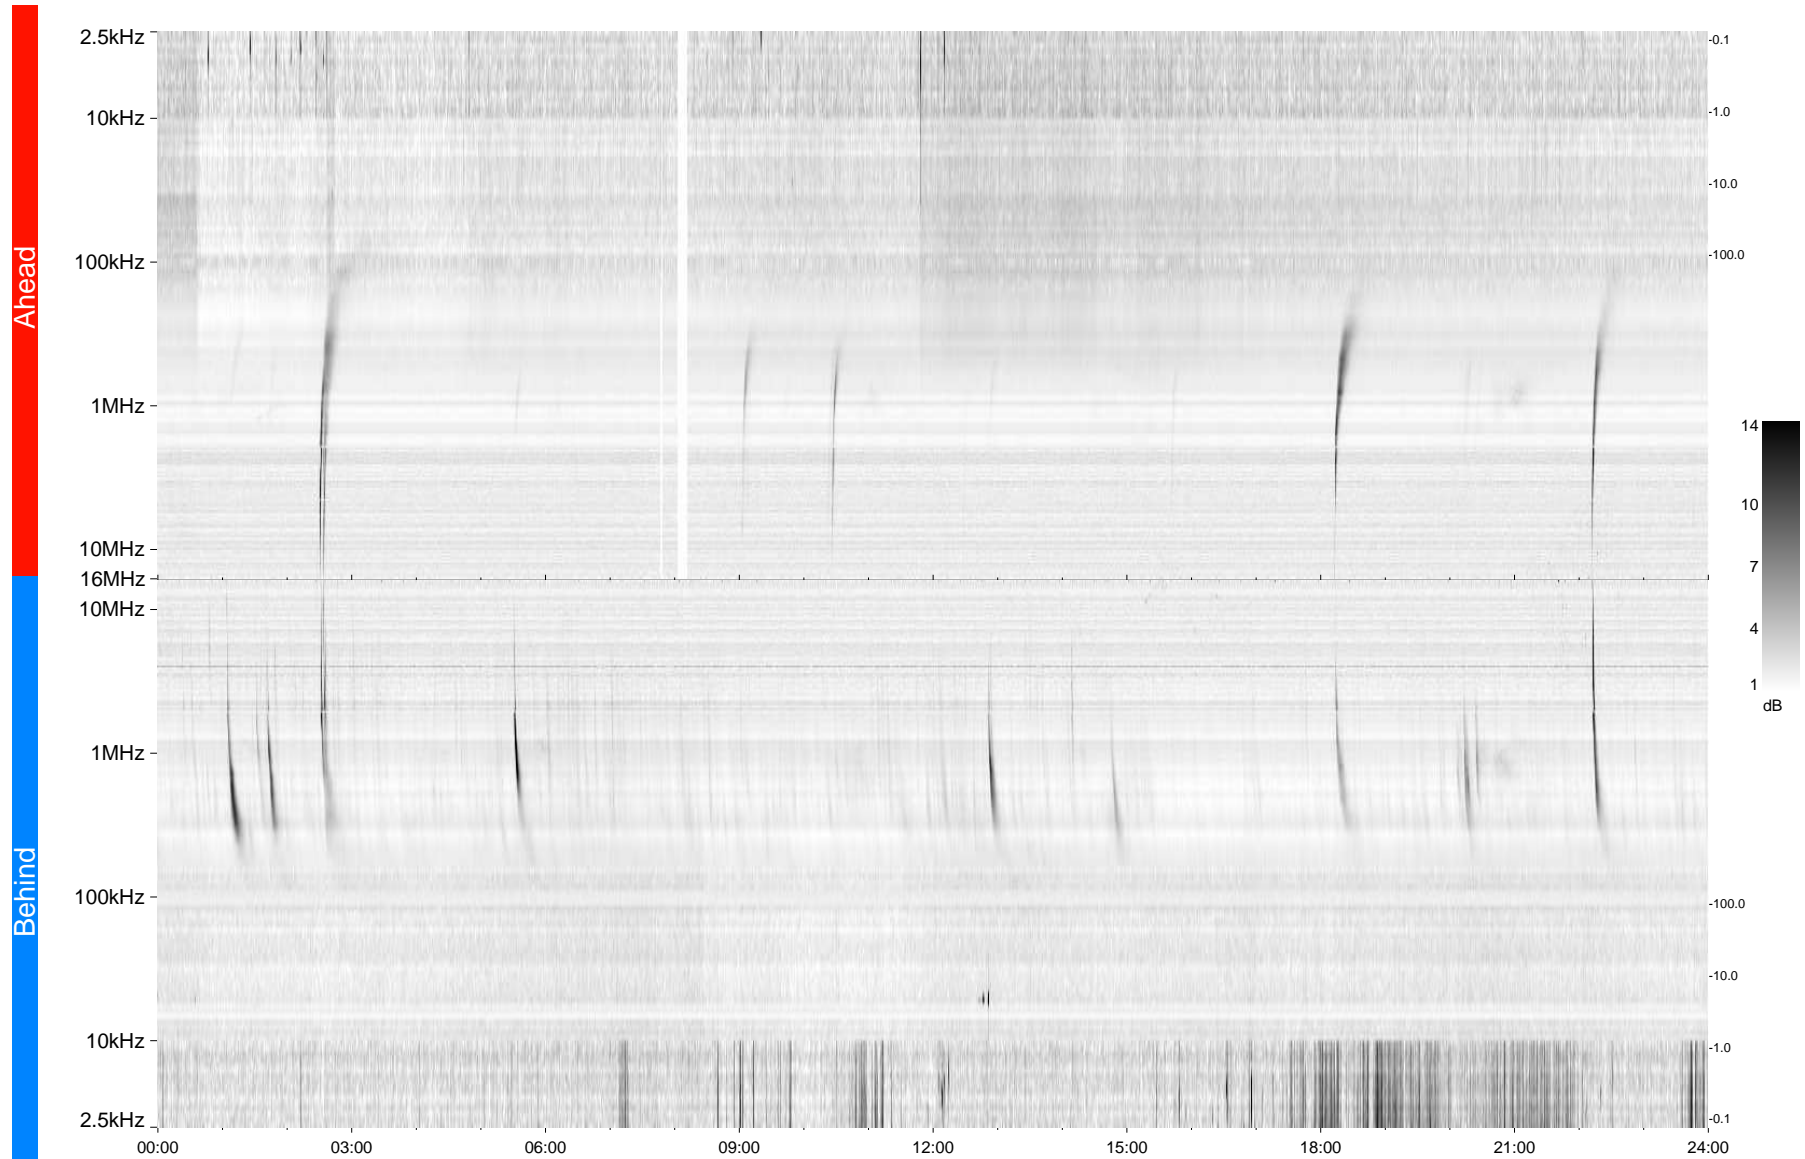

STEREO/WAVES Daily Summary - 01-Apr-2013 (DOY 091)

Ahead source file = swaves_ahead_2013_091_1_05.fin
Ahead PSE Angle = xxx.x

Behind PSE Angle = xxx.x
Behind source file = swaves_behind_2013_091_1_05.fin

Time (UTC)