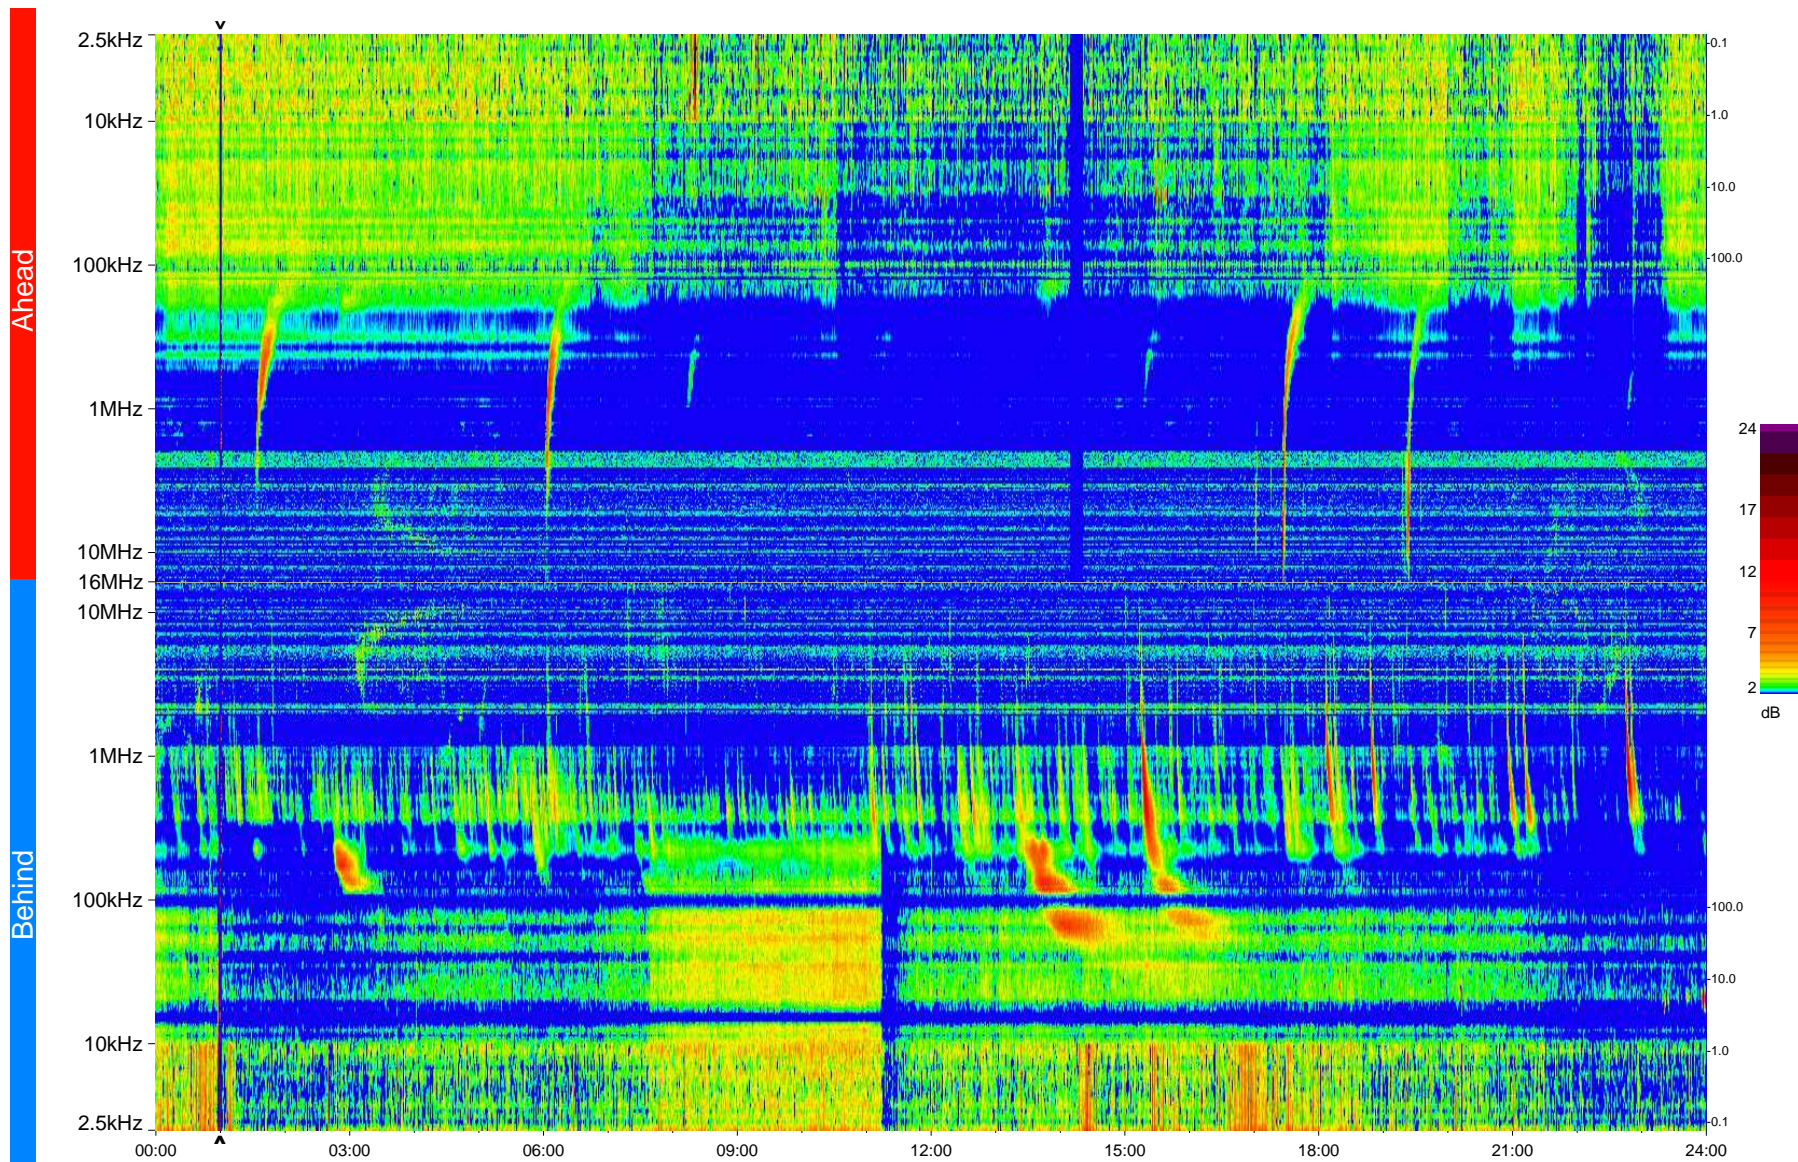

STEREO/WAVES Daily Summary - 31-Mar-2013 (DOY 090)

Ahead source file = swaves_ahead_2013_090_1_05.fin
Ahead PSE Angle = xxx.x

Behind PSE Angle = xxx.x
Behind source file = swaves_behind_2013_090_1_05.fin

Time (UTC)