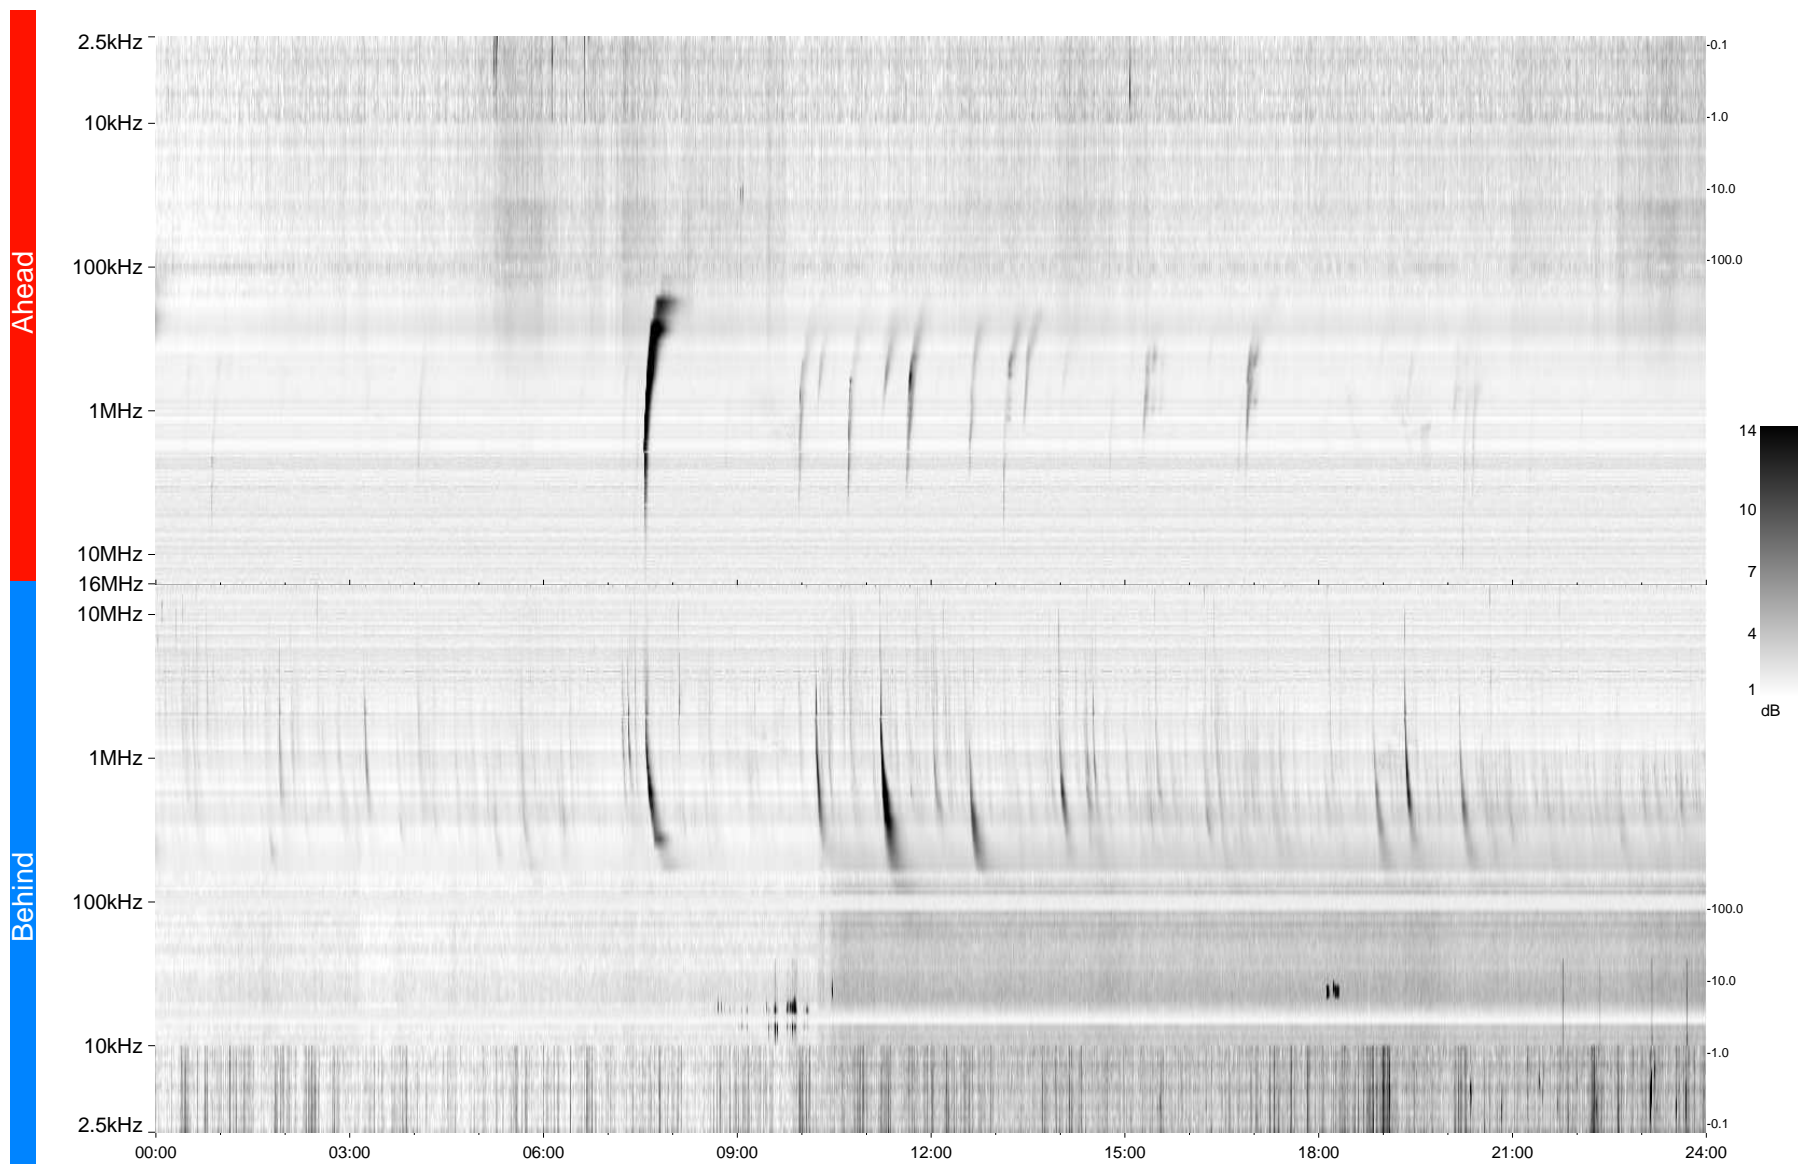

STEREO/WAVES Daily Summary - 30-Mar-2013 (DOY 089)

Ahead source file = swaves_ahead_2013_089_1_05.fin
Ahead PSE Angle = xxx.x

Behind PSE Angle = xxx.x
Behind source file = swaves_behind_2013_089_1_05.fin

Time (UTC)