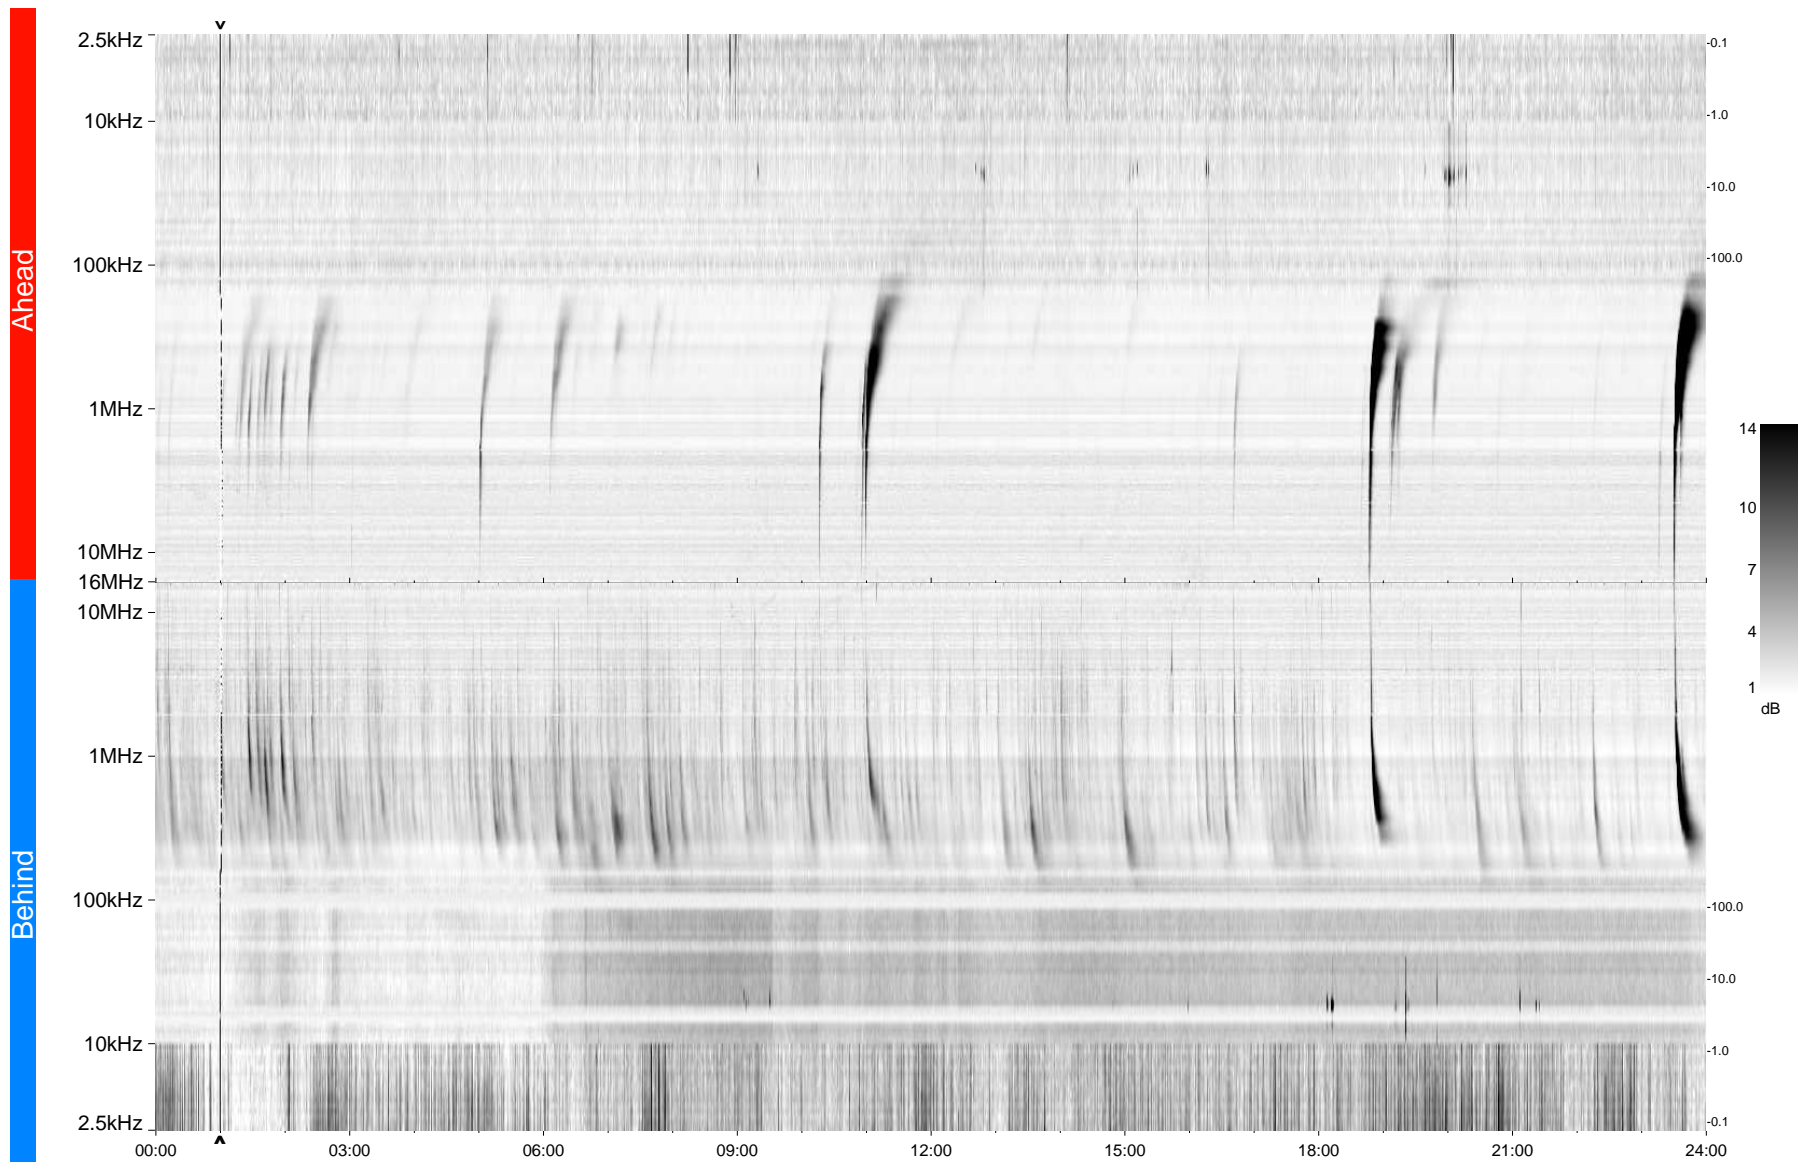

# STEREO/WAVES Daily Summary - 29-Mar-2013 (DOY 088)

Ahead source file = swaves\_ahead\_2013\_088\_1\_05.fin  
Ahead PSE Angle = xxx.x

Behind PSE Angle = xxx.x  
Behind source file = swaves\_behind\_2013\_088\_1\_05.fin

Time (UTC)