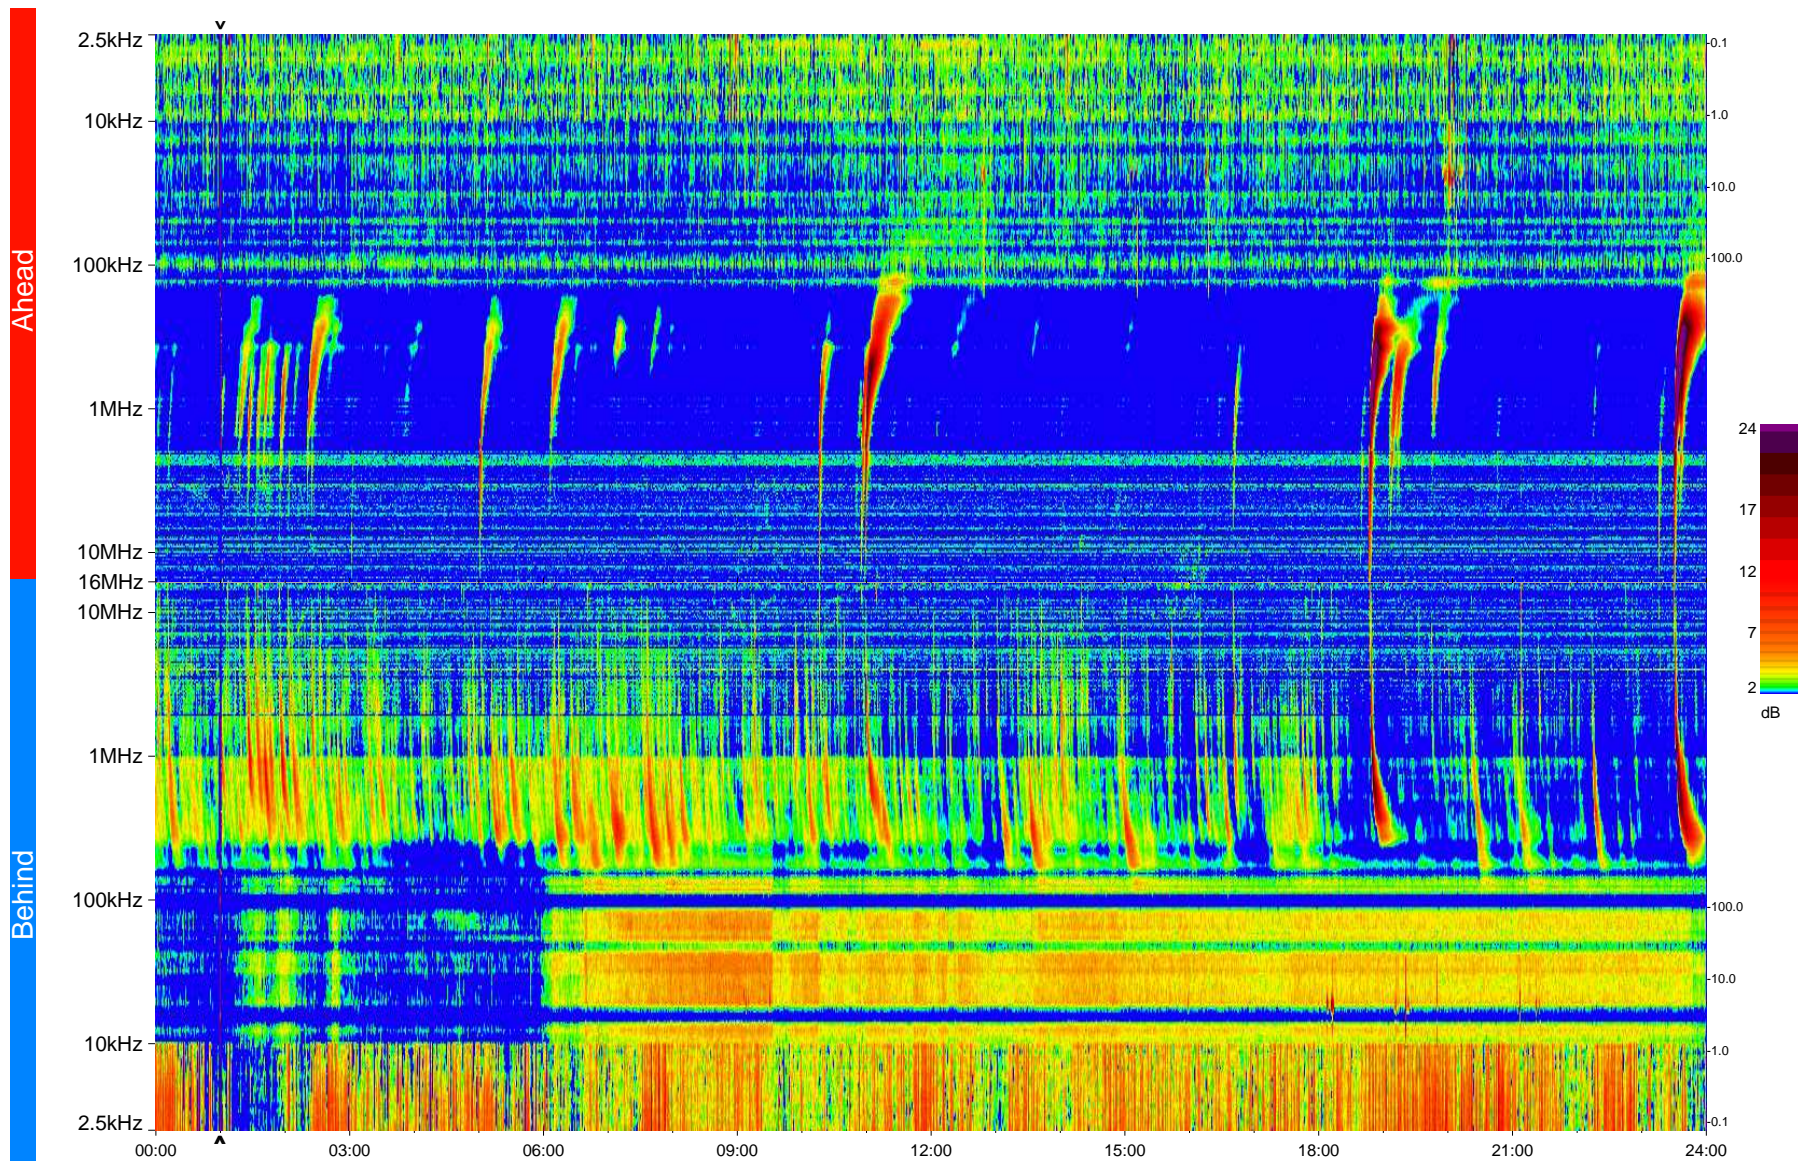

STEREO/WAVES Daily Summary - 29-Mar-2013 (DOY 088)

Ahead source file = swaves_ahead_2013_088_1_05.fin
Ahead PSE Angle = xxx.x

Behind PSE Angle = xxx.x
Behind source file = swaves_behind_2013_088_1_05.fin

Time (UTC)