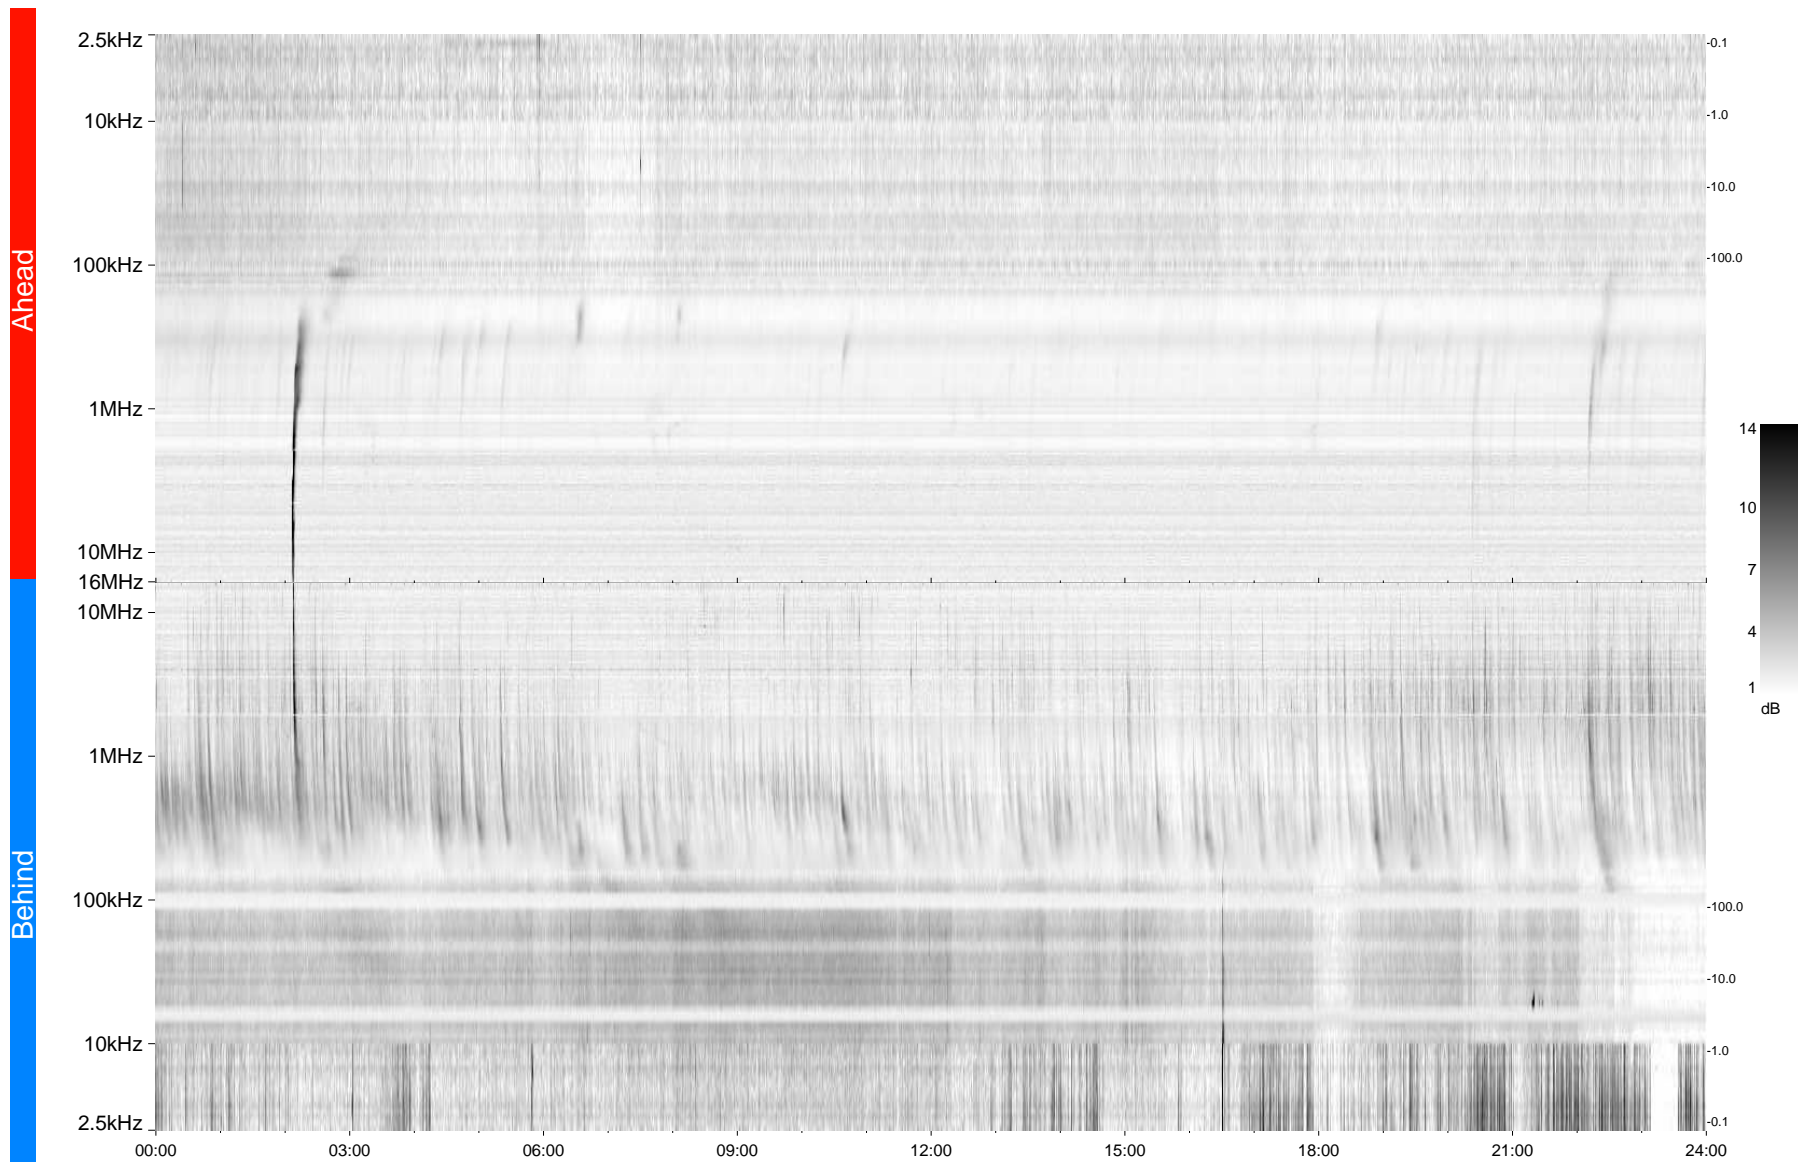

# STEREO/WAVES Daily Summary - 28-Mar-2013 (DOY 087)

Ahead source file = swaves\_ahead\_2013\_087\_1\_05.fin  
Ahead PSE Angle = xxx.x

Behind PSE Angle = xxx.x  
Behind source file = swaves\_behind\_2013\_087\_1\_05.fin

Time (UTC)