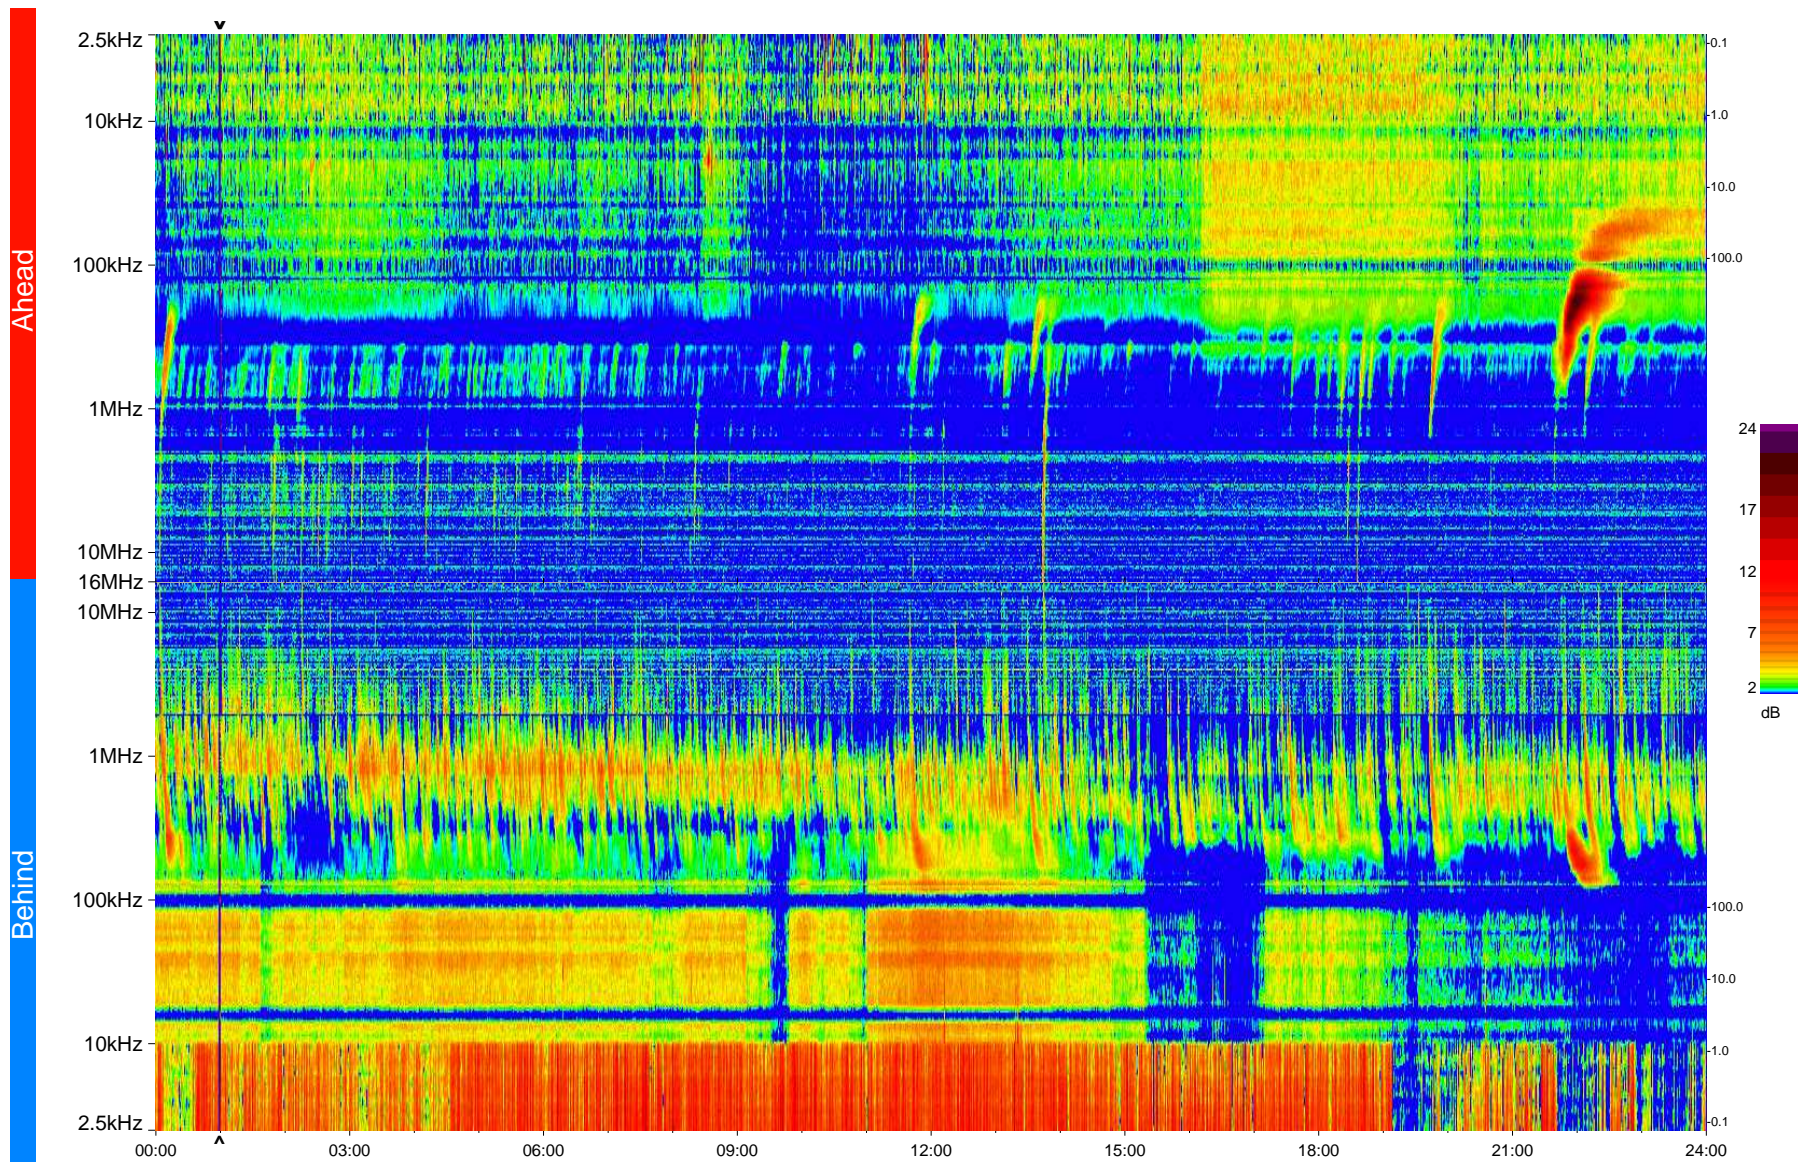

STEREO/WAVES Daily Summary - 27-Mar-2013 (DOY 086)

Ahead source file = swaves_ahead_2013_086_1_05.fin
Ahead PSE Angle = xxx.x

Behind PSE Angle = xxx.x
Behind source file = swaves_behind_2013_086_1_05.fin

Time (UTC)