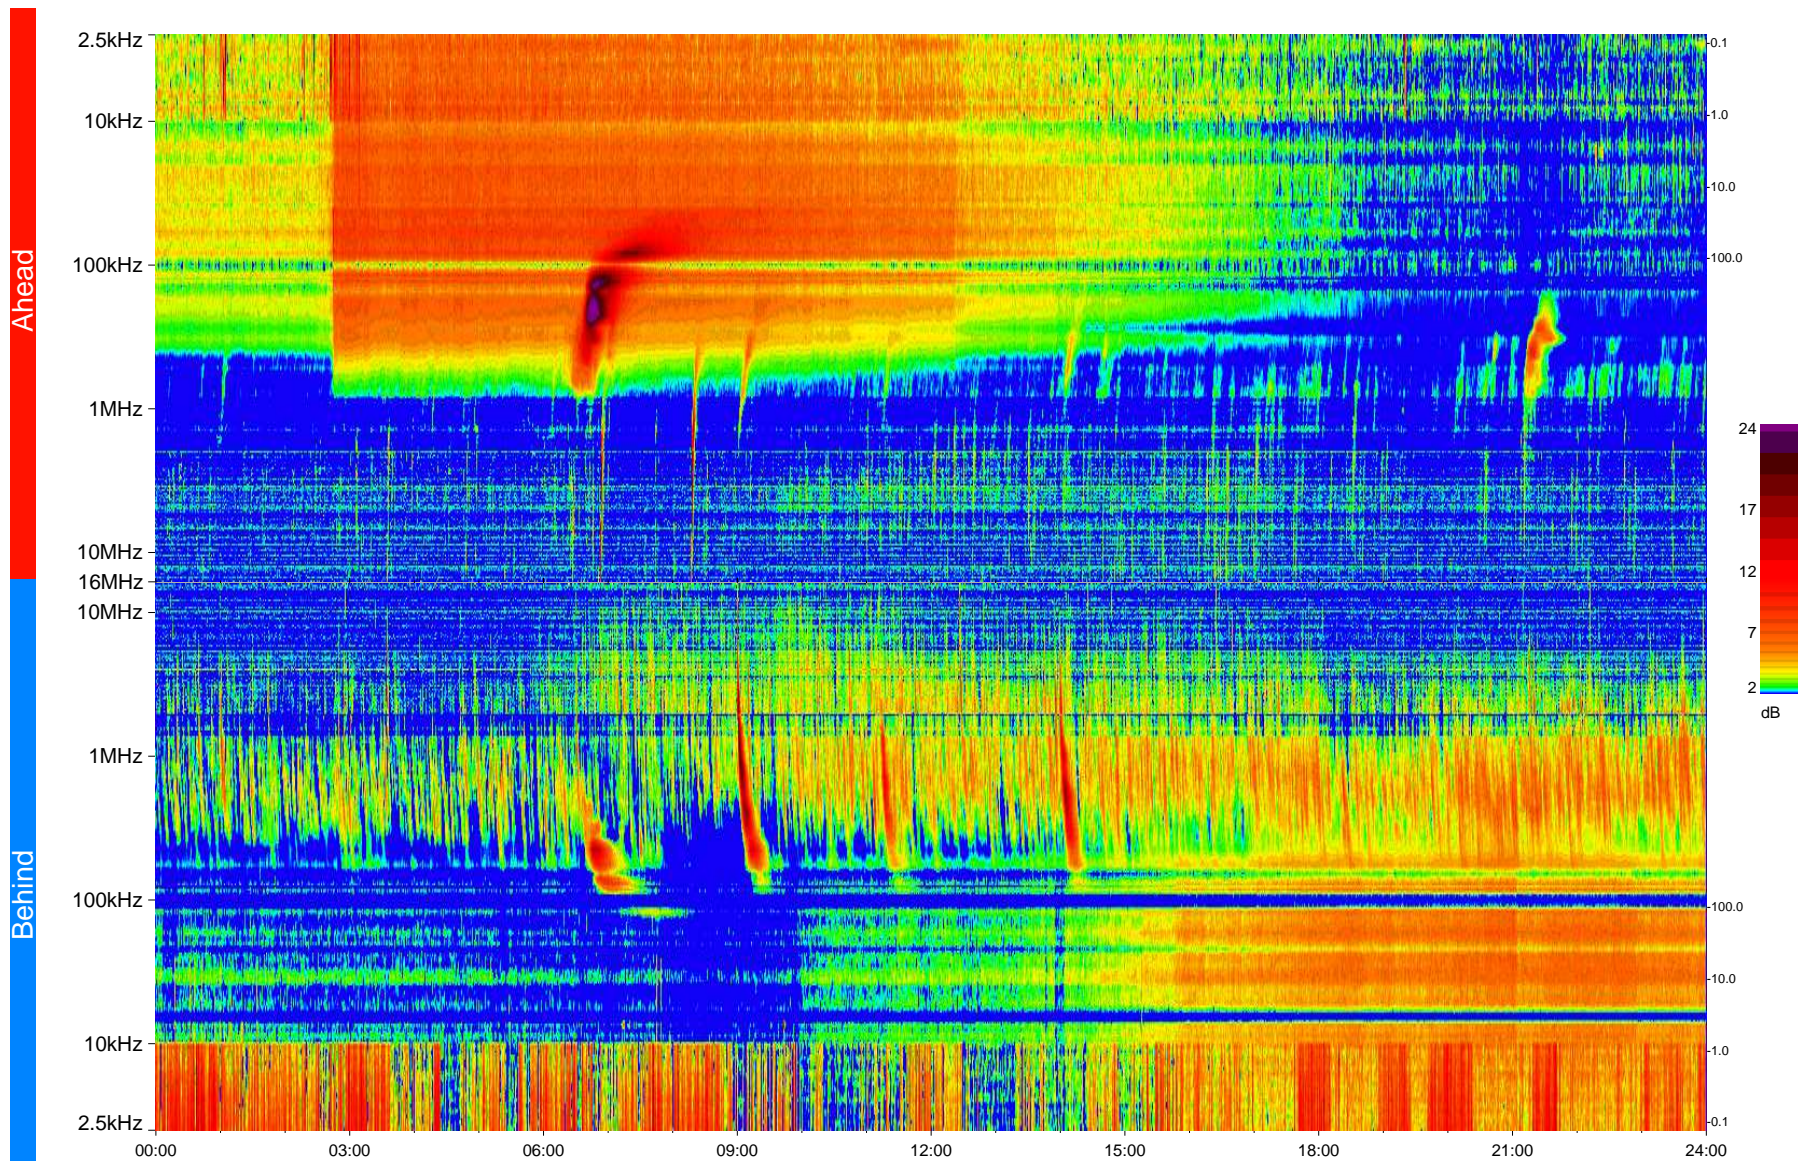

STEREO/WAVES Daily Summary - 26-Mar-2013 (DOY 085)

Ahead source file = swaves_ahead_2013_085_1_05.fin
Ahead PSE Angle = xxx.x

Behind PSE Angle = xxx.x
Behind source file = swaves_behind_2013_085_1_05.fin

Time (UTC)