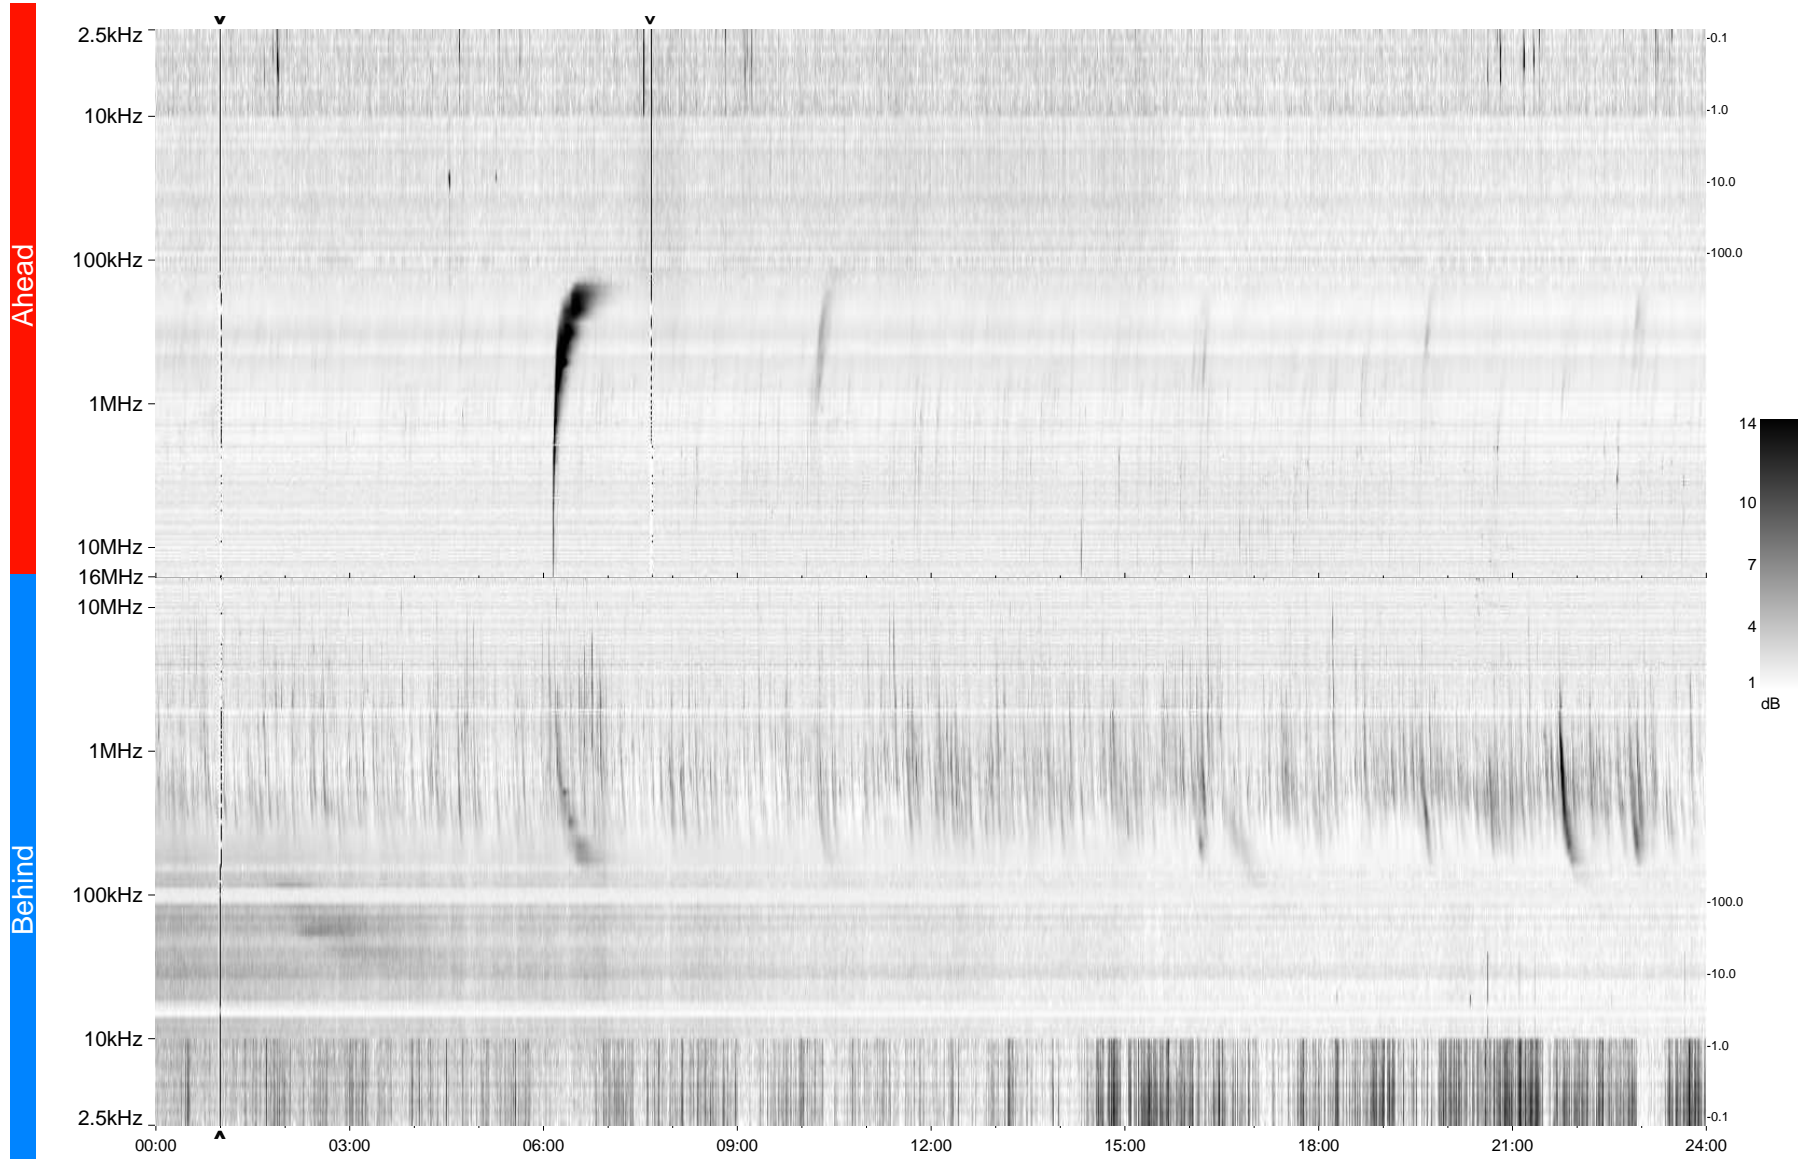

STEREO/WAVES Daily Summary - 25-Mar-2013 (DOY 084)

Ahead source file = swaves_ahead_2013_084_1_05.fin
Ahead PSE Angle = xxx.x

Behind PSE Angle = xxx.x
Behind source file = swaves_behind_2013_084_1_05.fin

Time (UTC)