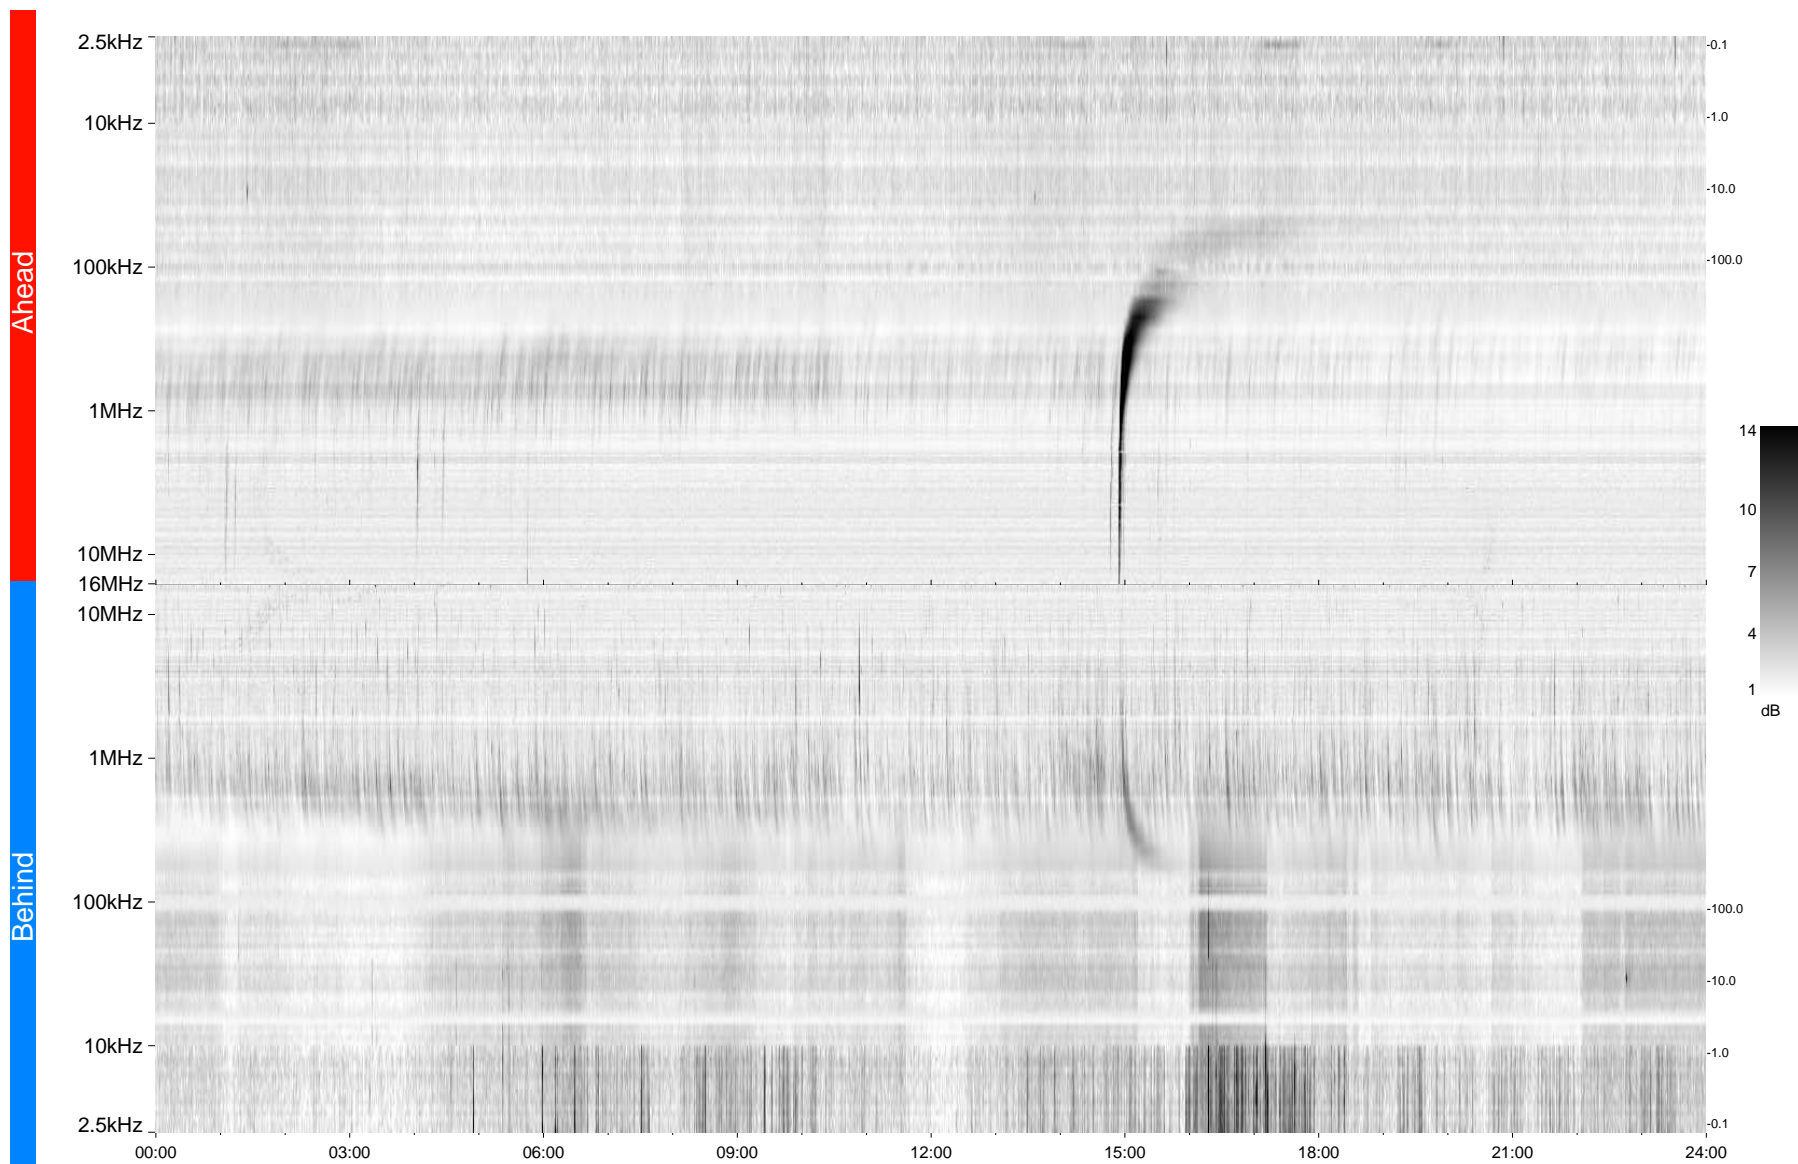

STEREO/WAVES Daily Summary - 24-Mar-2013 (DOY 083)

Ahead source file = swaves_ahead_2013_083_1_05.fin
Ahead PSE Angle = xxx.x

Behind PSE Angle = xxx.x
Behind source file = swaves_behind_2013_083_1_05.fin

Time (UTC)