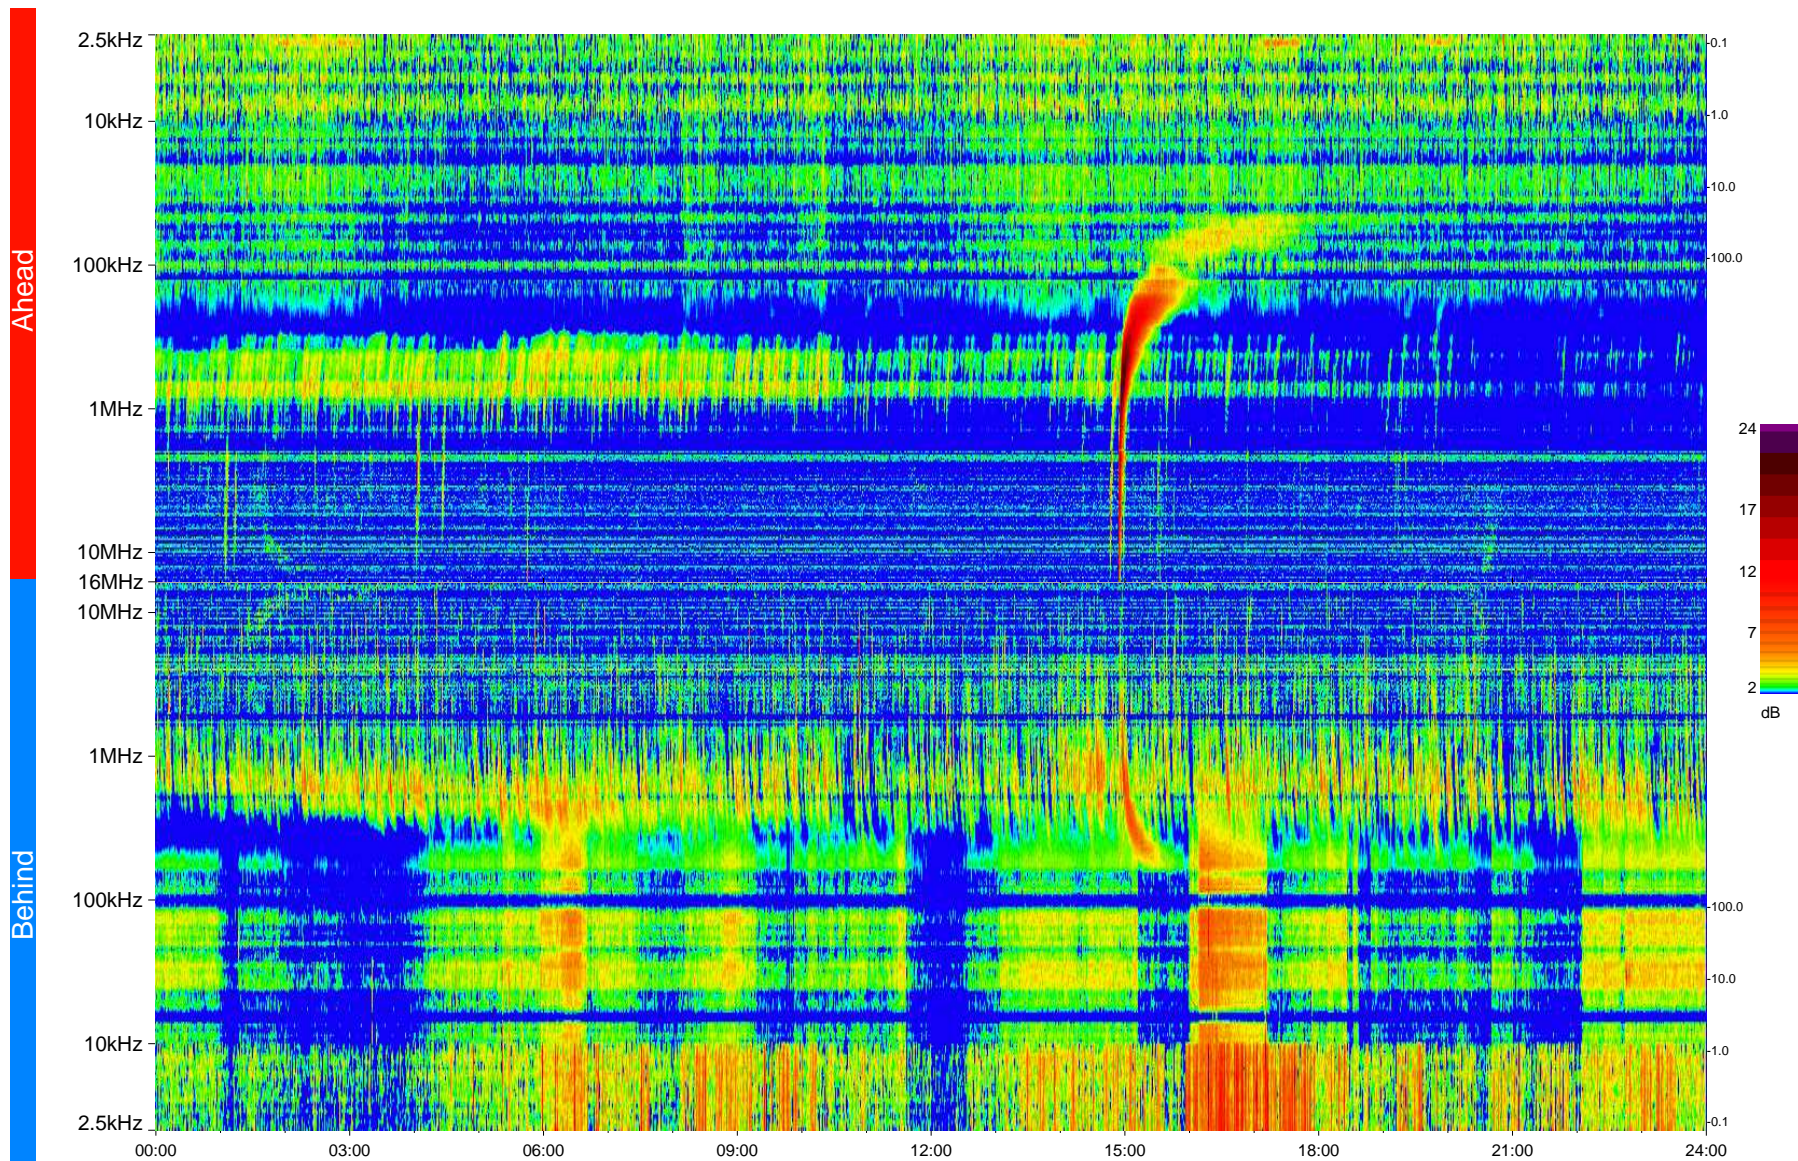

STEREO/WAVES Daily Summary - 24-Mar-2013 (DOY 083)

Ahead source file = swaves_ahead_2013_083_1_05.fin
Ahead PSE Angle = xxx.x

Behind PSE Angle = xxx.x
Behind source file = swaves_behind_2013_083_1_05.fin

Time (UTC)