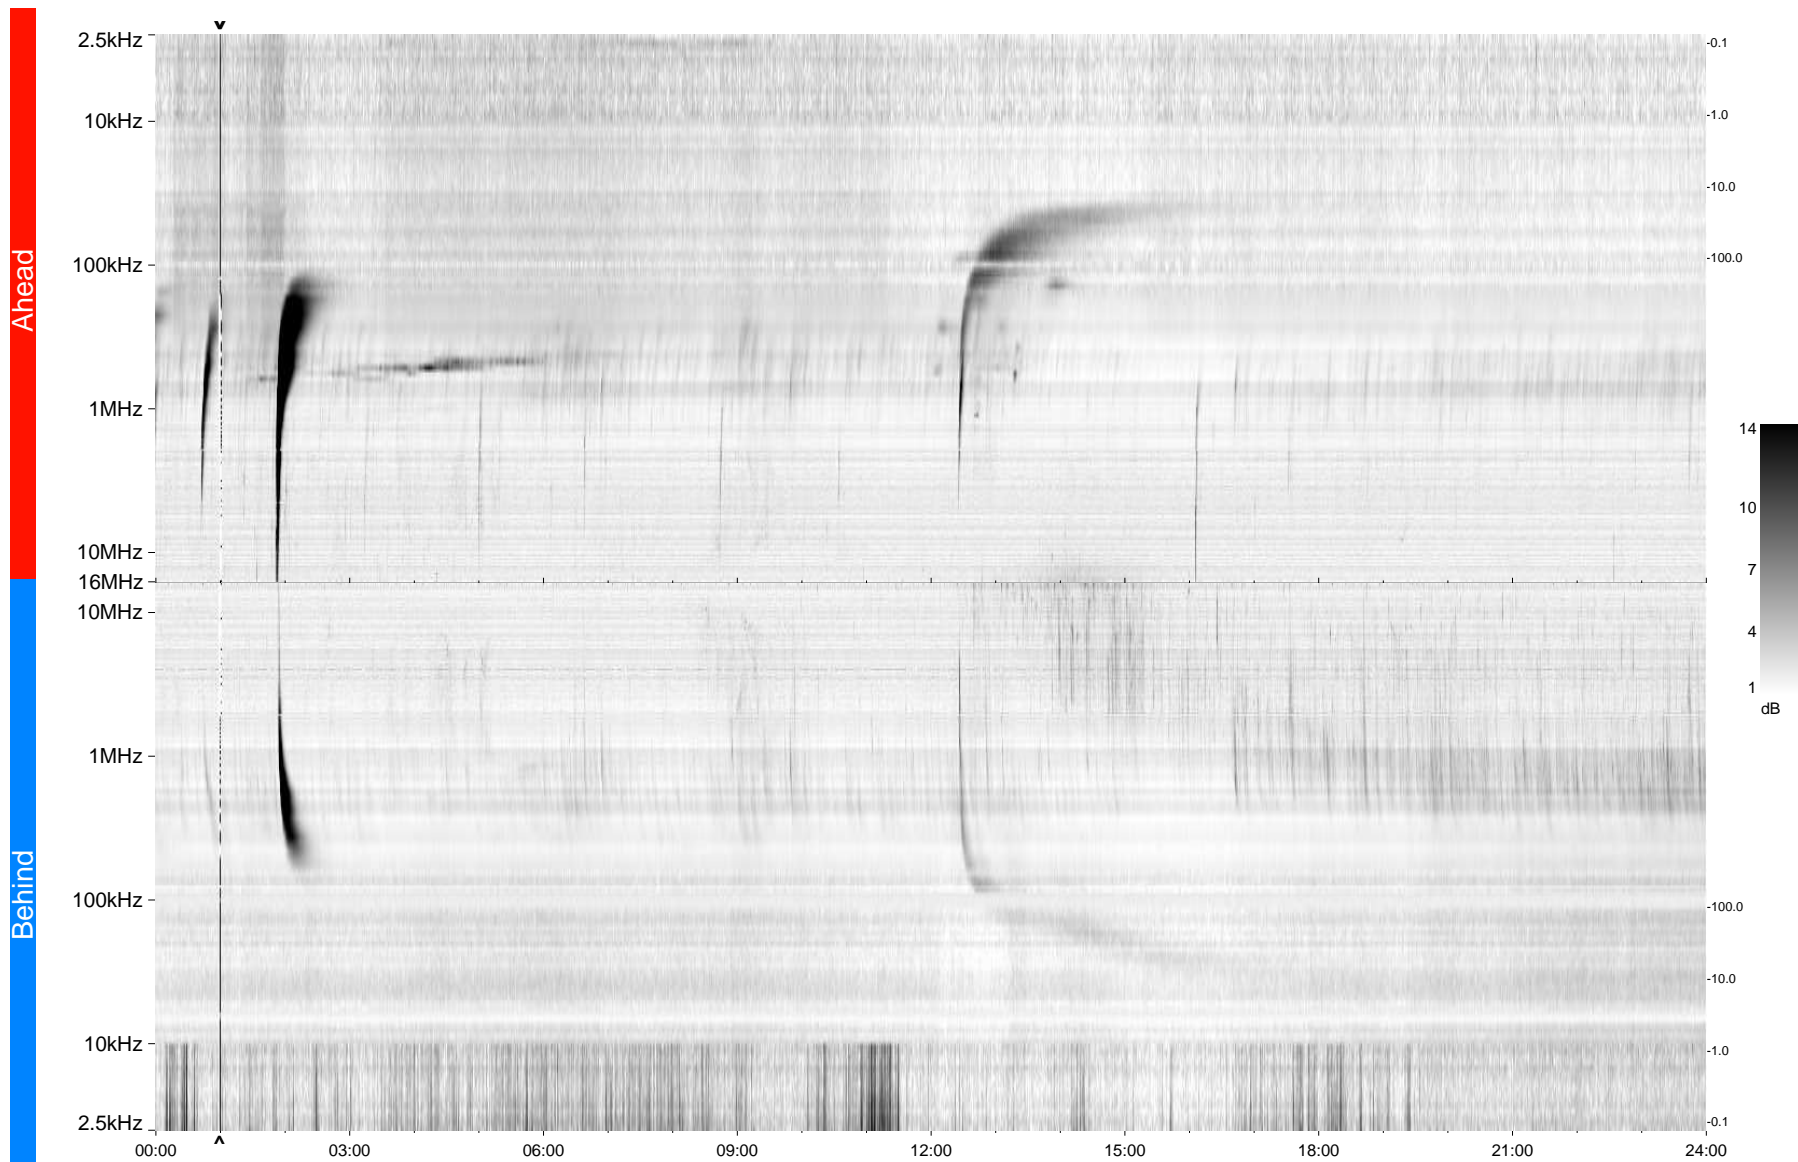

STEREO/WAVES Daily Summary - 23-Mar-2013 (DOY 082)

Ahead source file = swaves_ahead_2013_082_1_05.fin
Ahead PSE Angle = xxx.x

Behind PSE Angle = xxx.x
Behind source file = swaves_behind_2013_082_1_05.fin

Time (UTC)