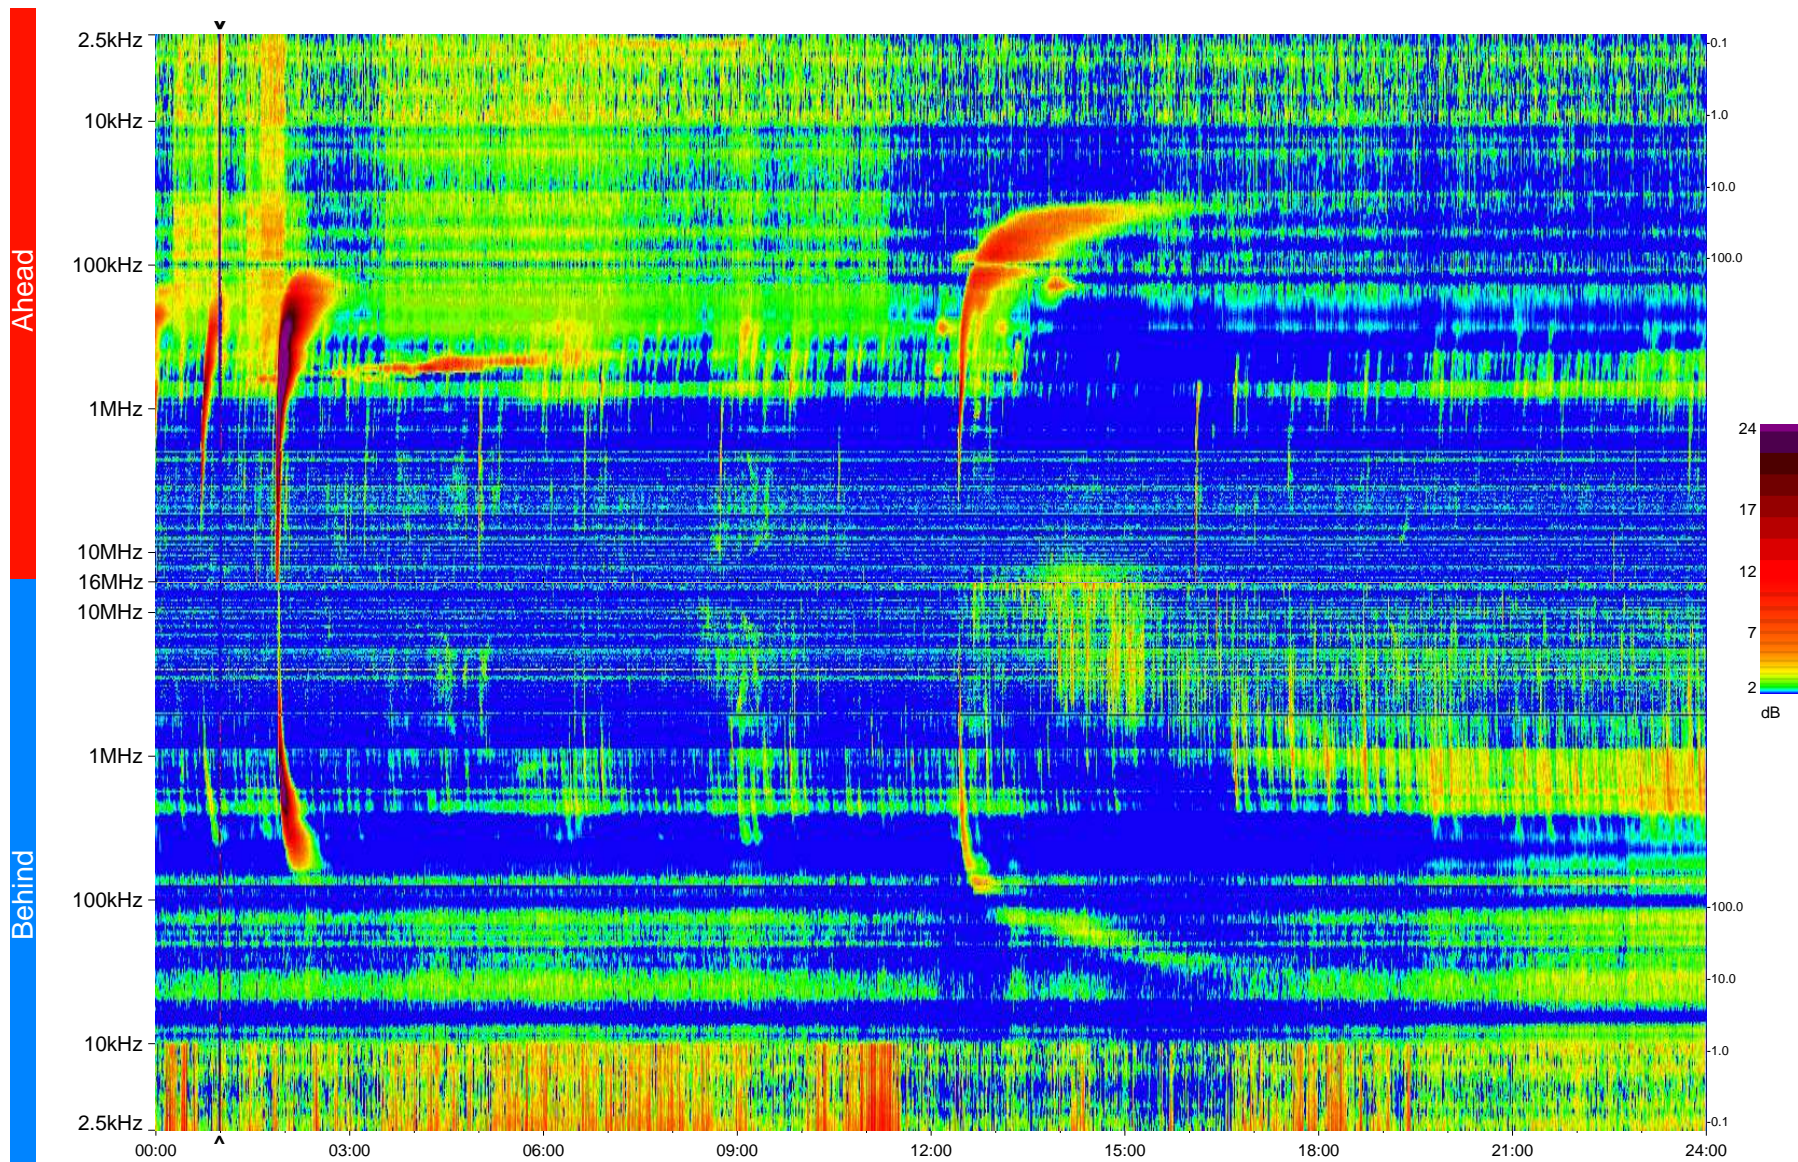

STEREO/WAVES Daily Summary - 23-Mar-2013 (DOY 082)

Ahead source file = swaves_ahead_2013_082_1_05.fin
Ahead PSE Angle = xxx.x

Behind PSE Angle = xxx.x
Behind source file = swaves_behind_2013_082_1_05.fin

Time (UTC)