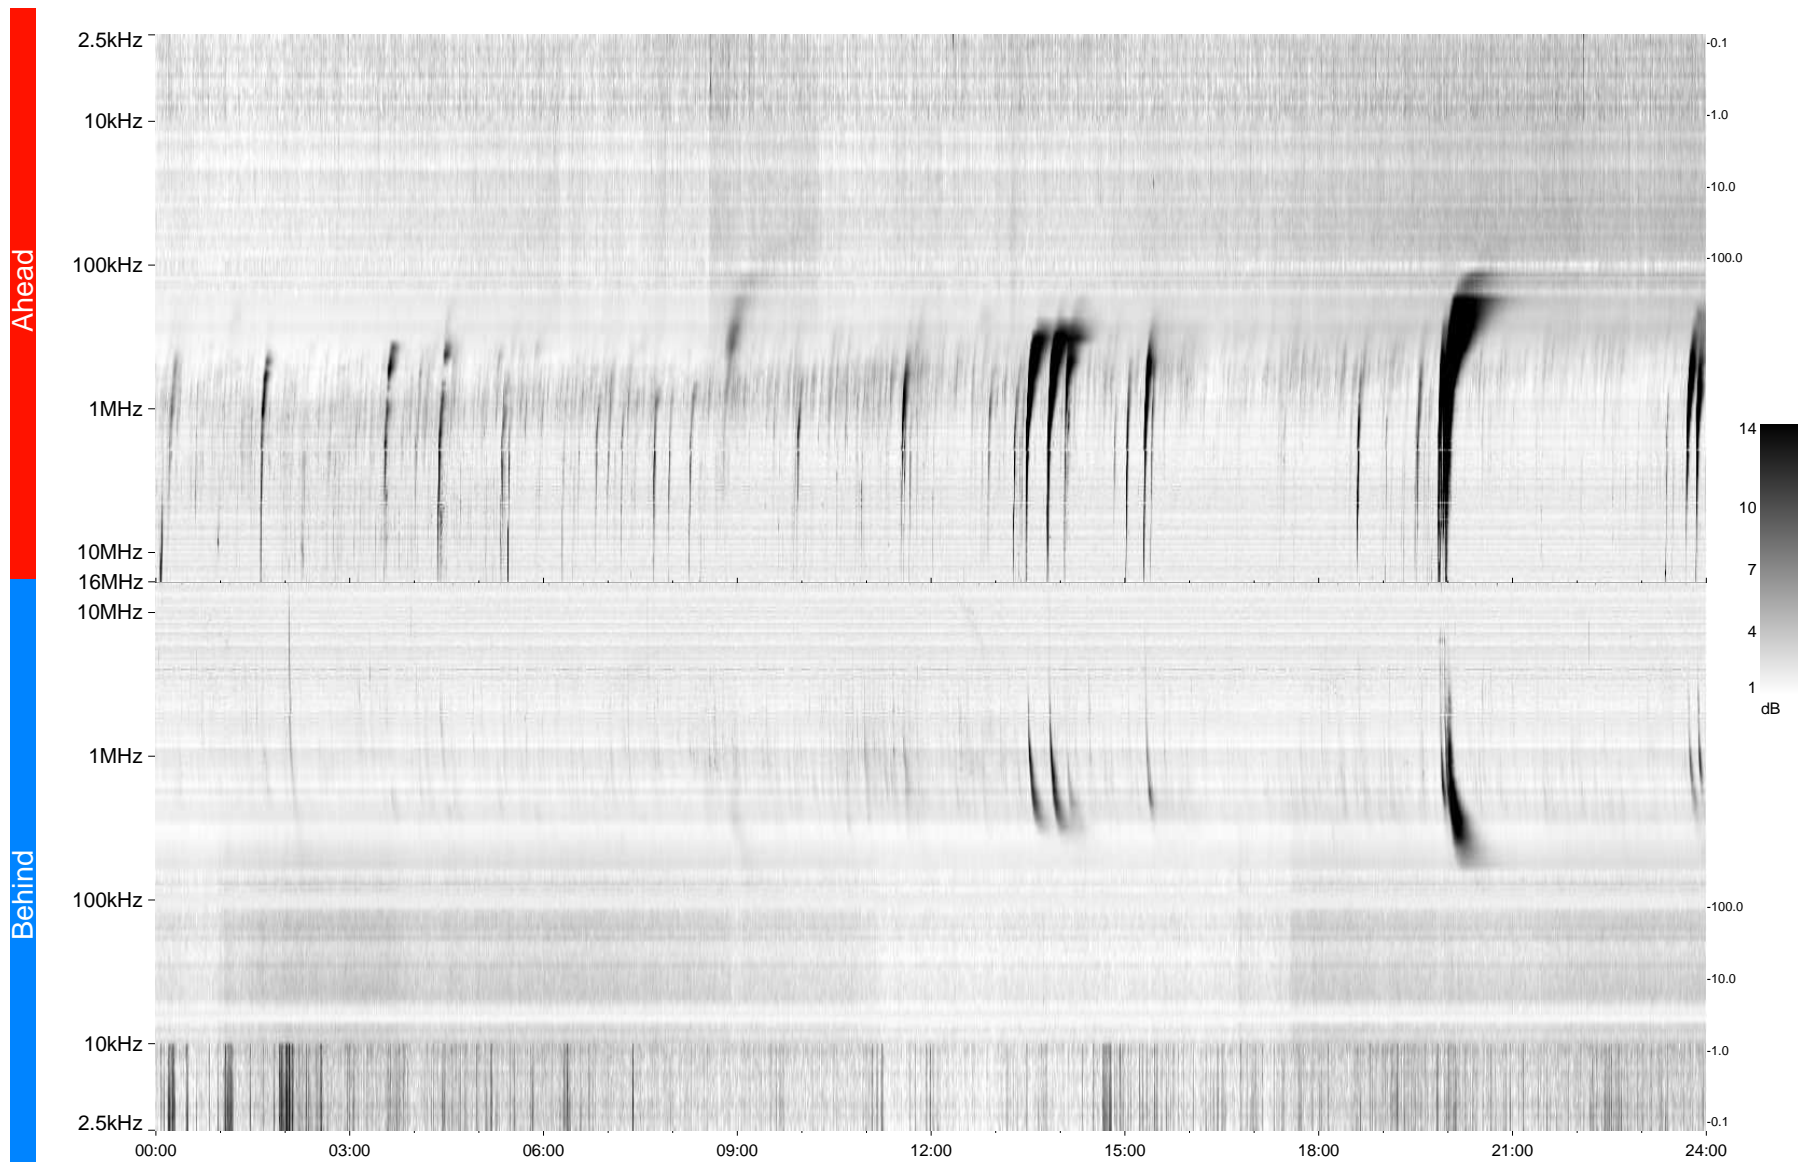

STEREO/WAVES Daily Summary - 22-Mar-2013 (DOY 081)

Ahead source file = swaves_ahead_2013_081_1_05.fin
Ahead PSE Angle = xxx.x

Behind PSE Angle = xxx.x
Behind source file = swaves_behind_2013_081_1_05.fin

Time (UTC)