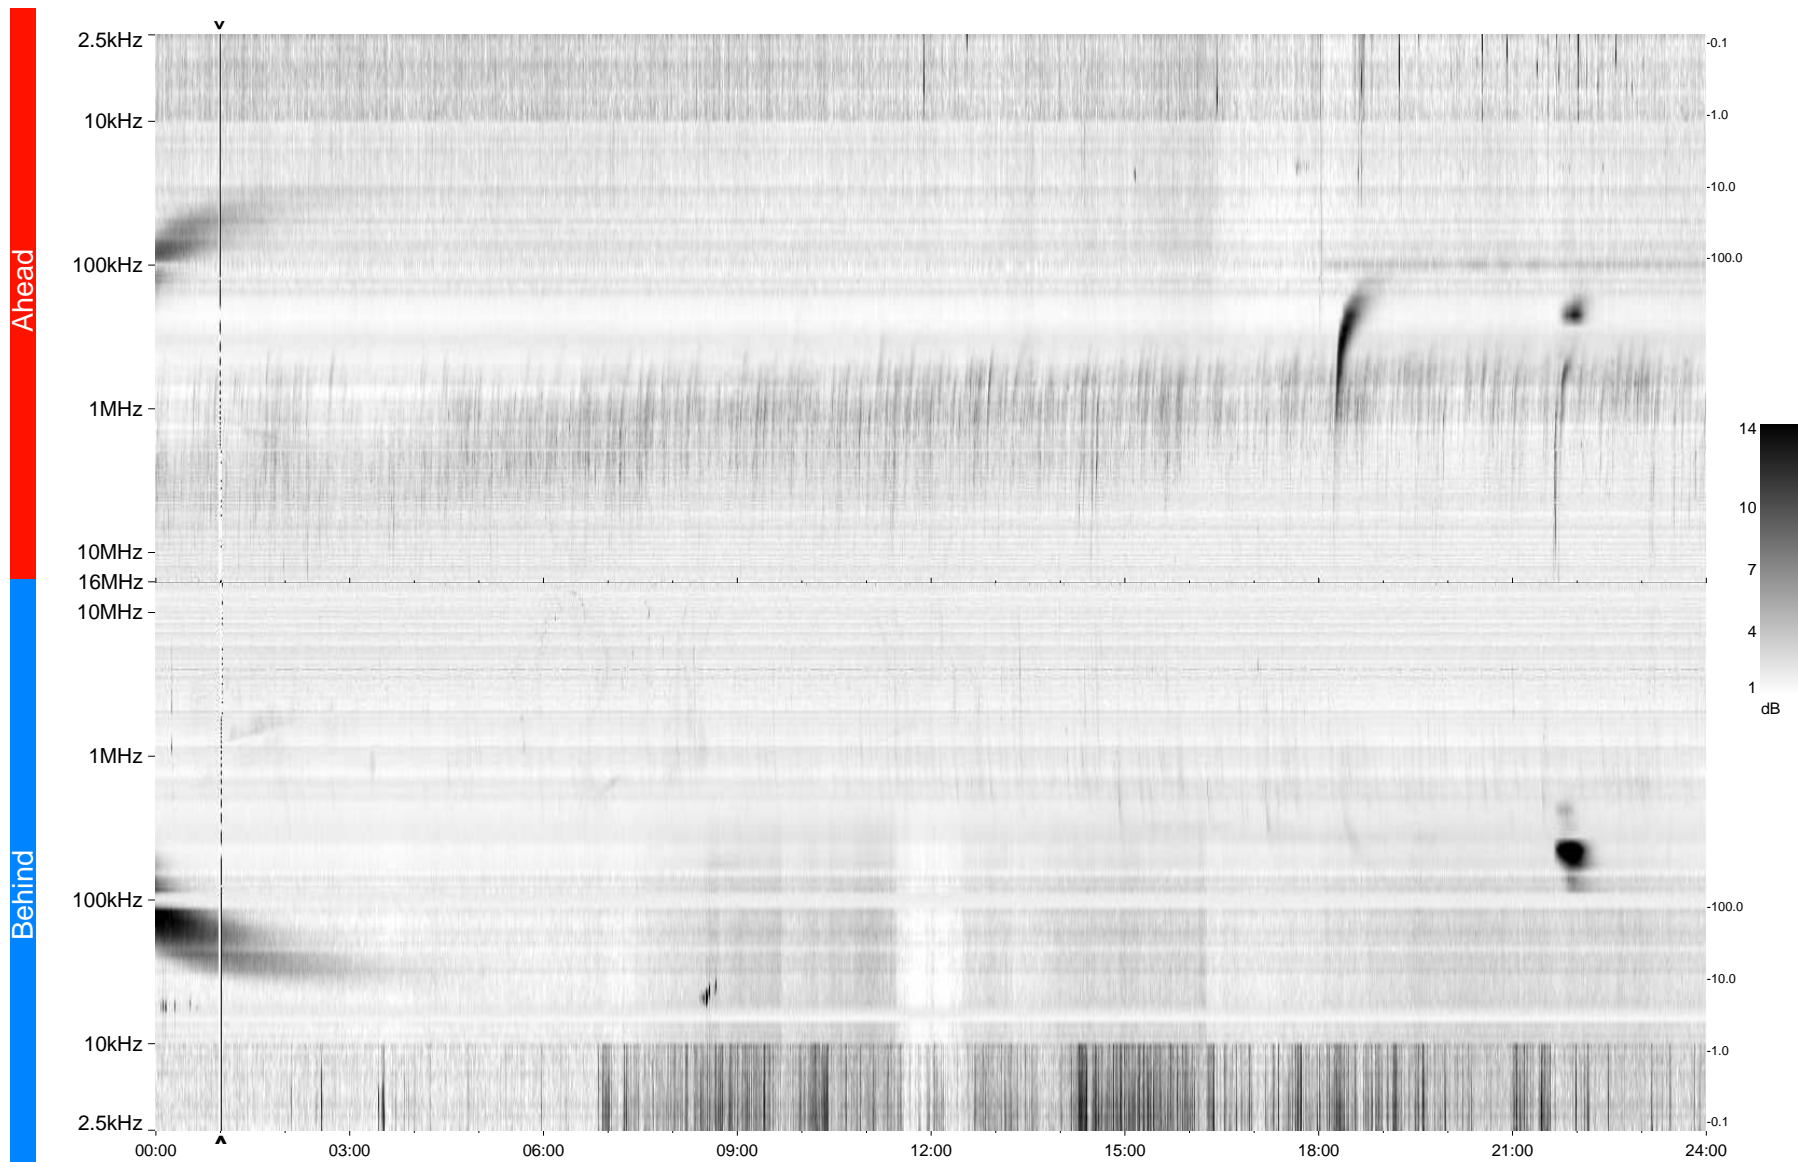

STEREO/WAVES Daily Summary - 21-Mar-2013 (DOY 080)

Ahead source file = swaves_ahead_2013_080_1_05.fin
Ahead PSE Angle = xxx.x

Behind PSE Angle = xxx.x
Behind source file = swaves_behind_2013_080_1_05.fin

Time (UTC)