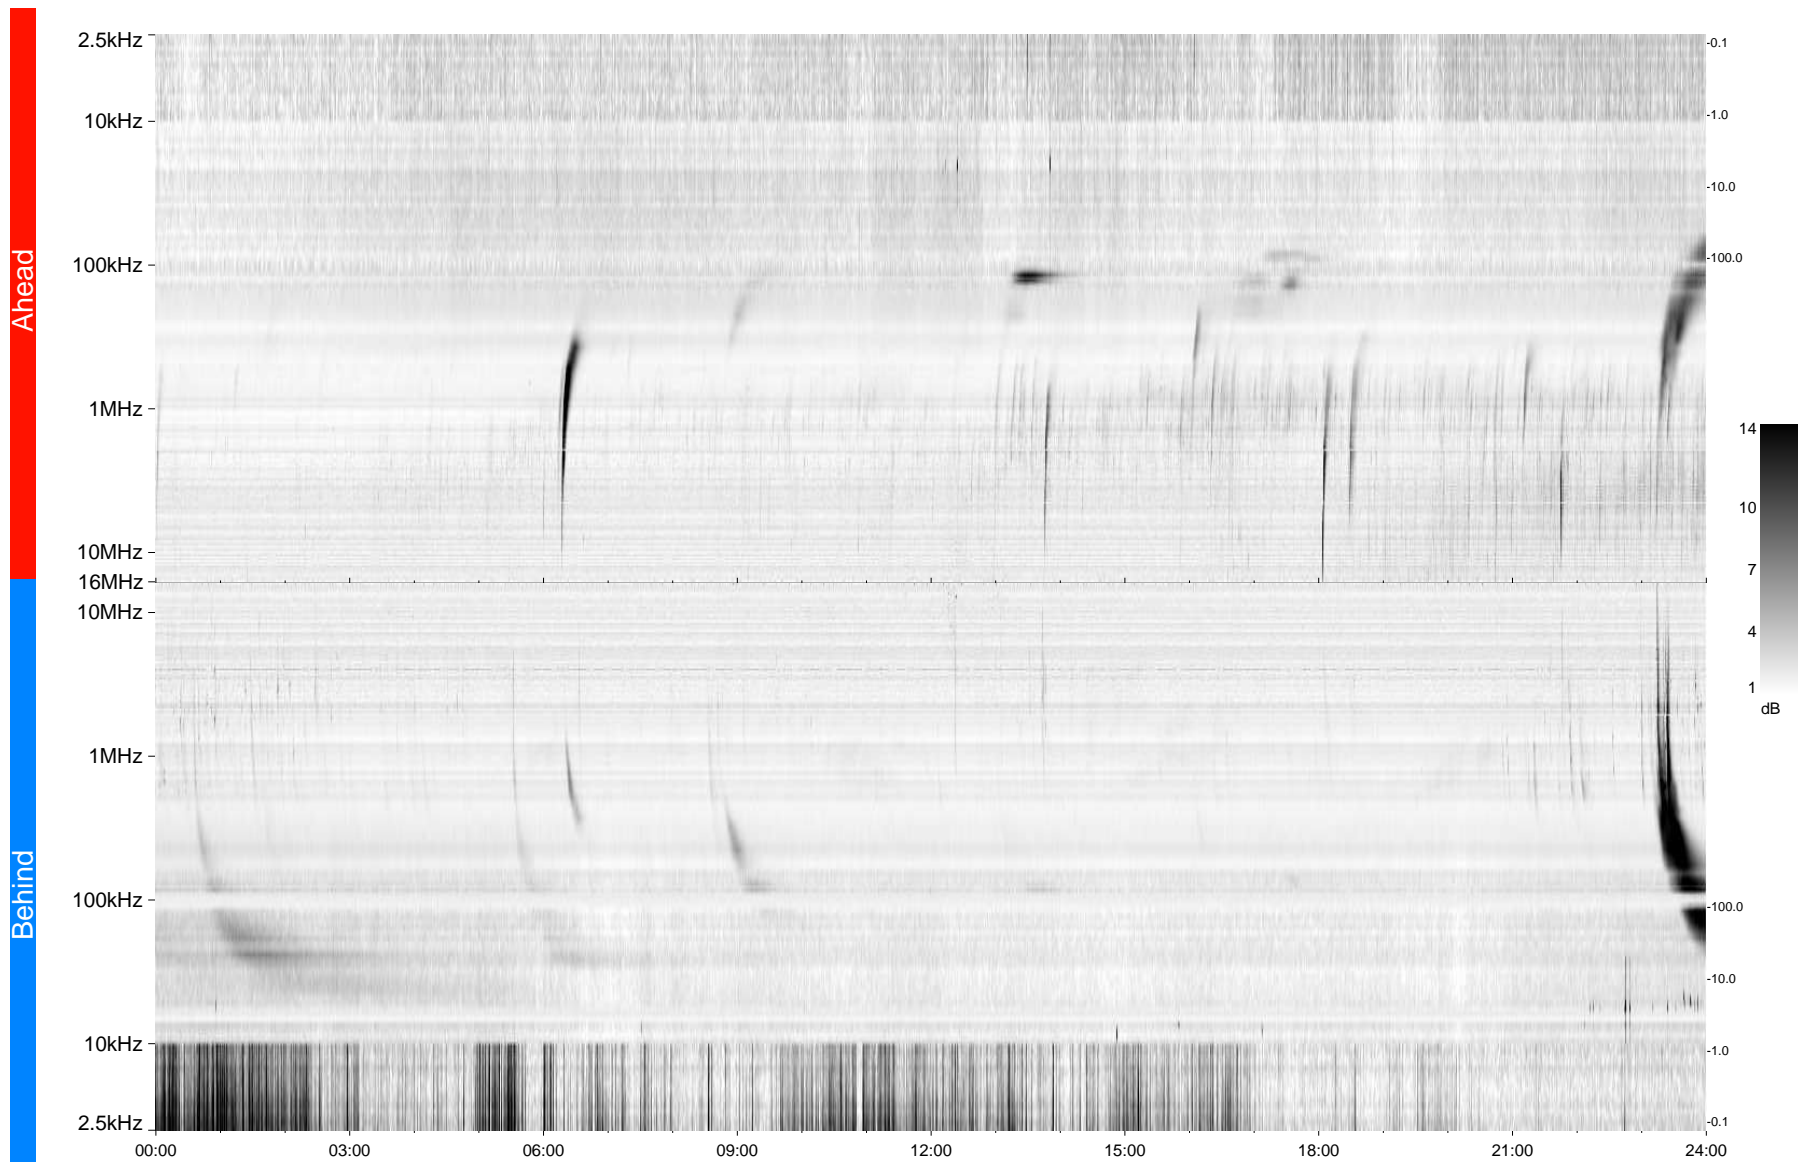

STEREO/WAVES Daily Summary - 20-Mar-2013 (DOY 079)

Ahead source file = swaves_ahead_2013_079_1_05.fin
Ahead PSE Angle = xxx.x

Behind PSE Angle = xxx.x
Behind source file = swaves_behind_2013_079_1_05.fin

Time (UTC)