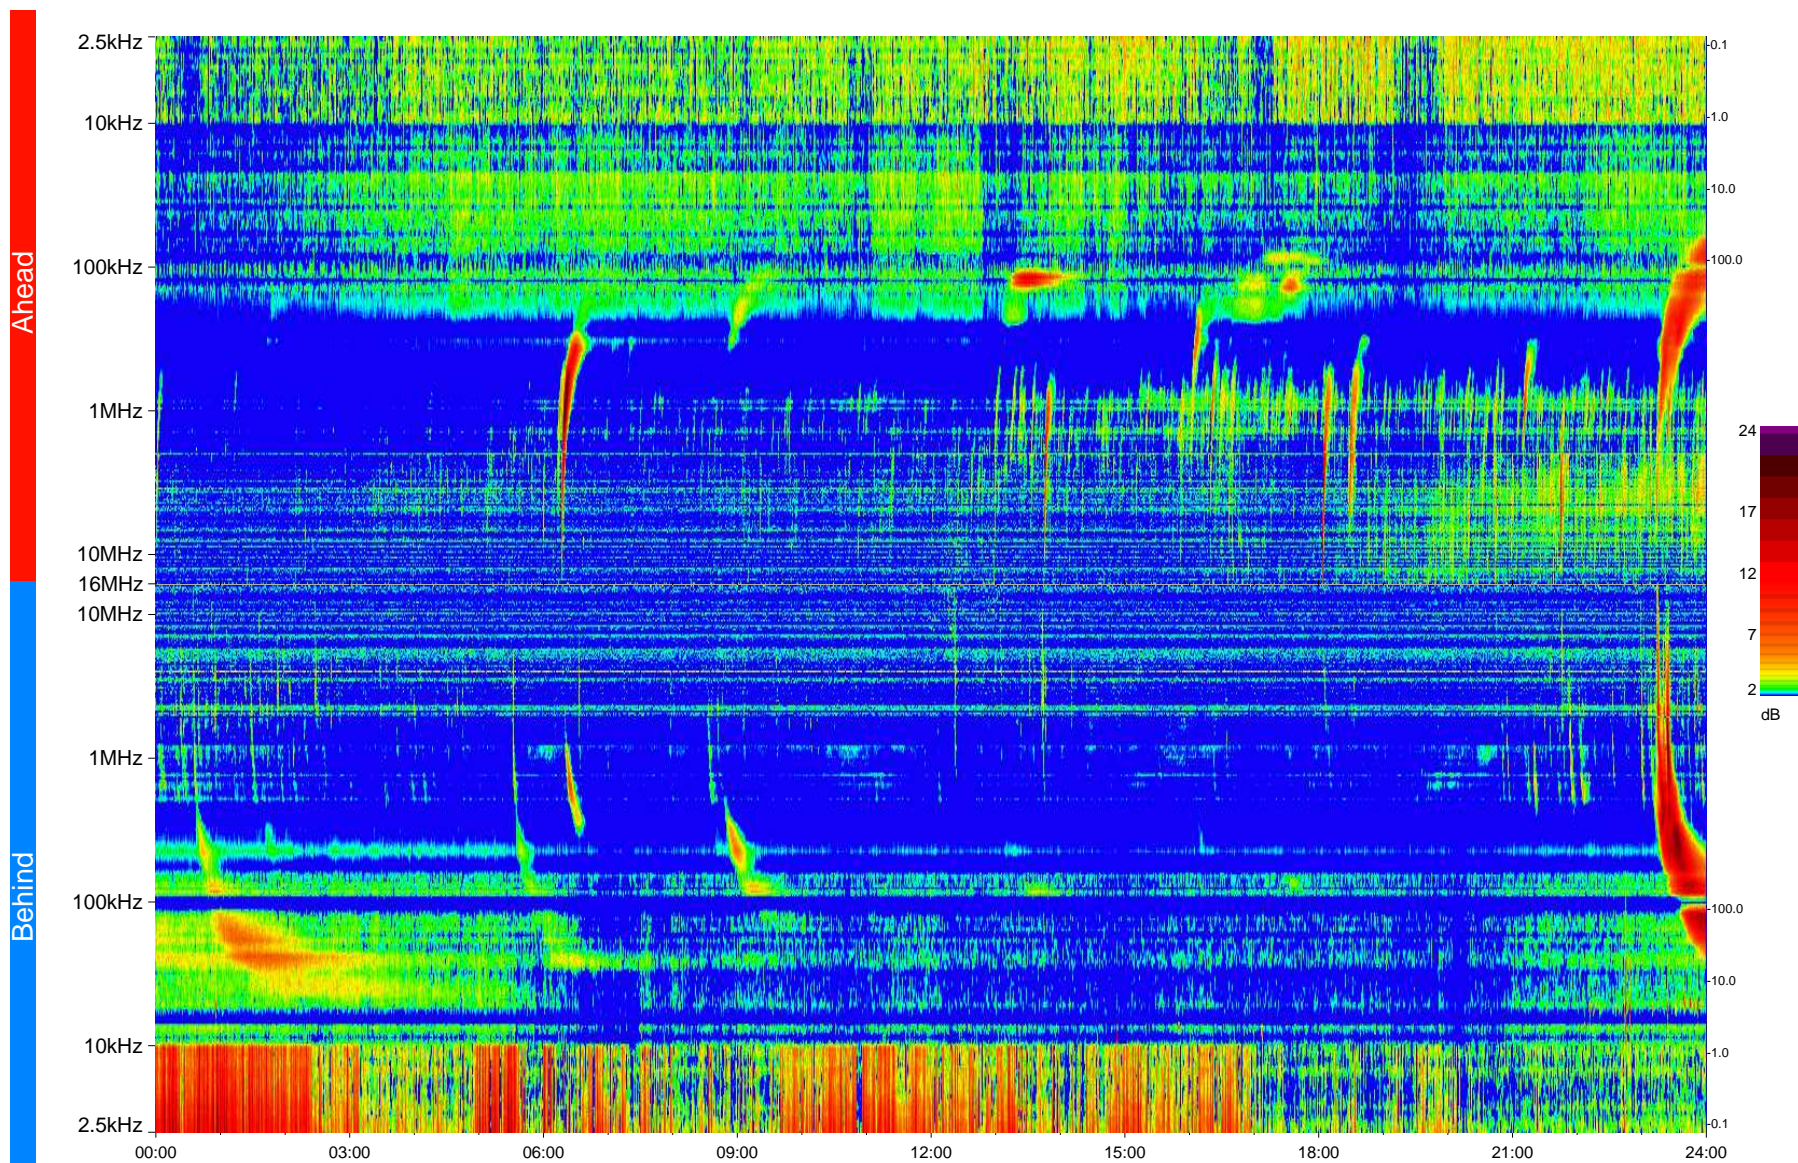

STEREO/WAVES Daily Summary - 20-Mar-2013 (DOY 079)

Ahead source file = swaves_ahead_2013_079_1_05.fin
Ahead PSE Angle = xxx.x

Behind PSE Angle = xxx.x
Behind source file = swaves_behind_2013_079_1_05.fin

Time (UTC)