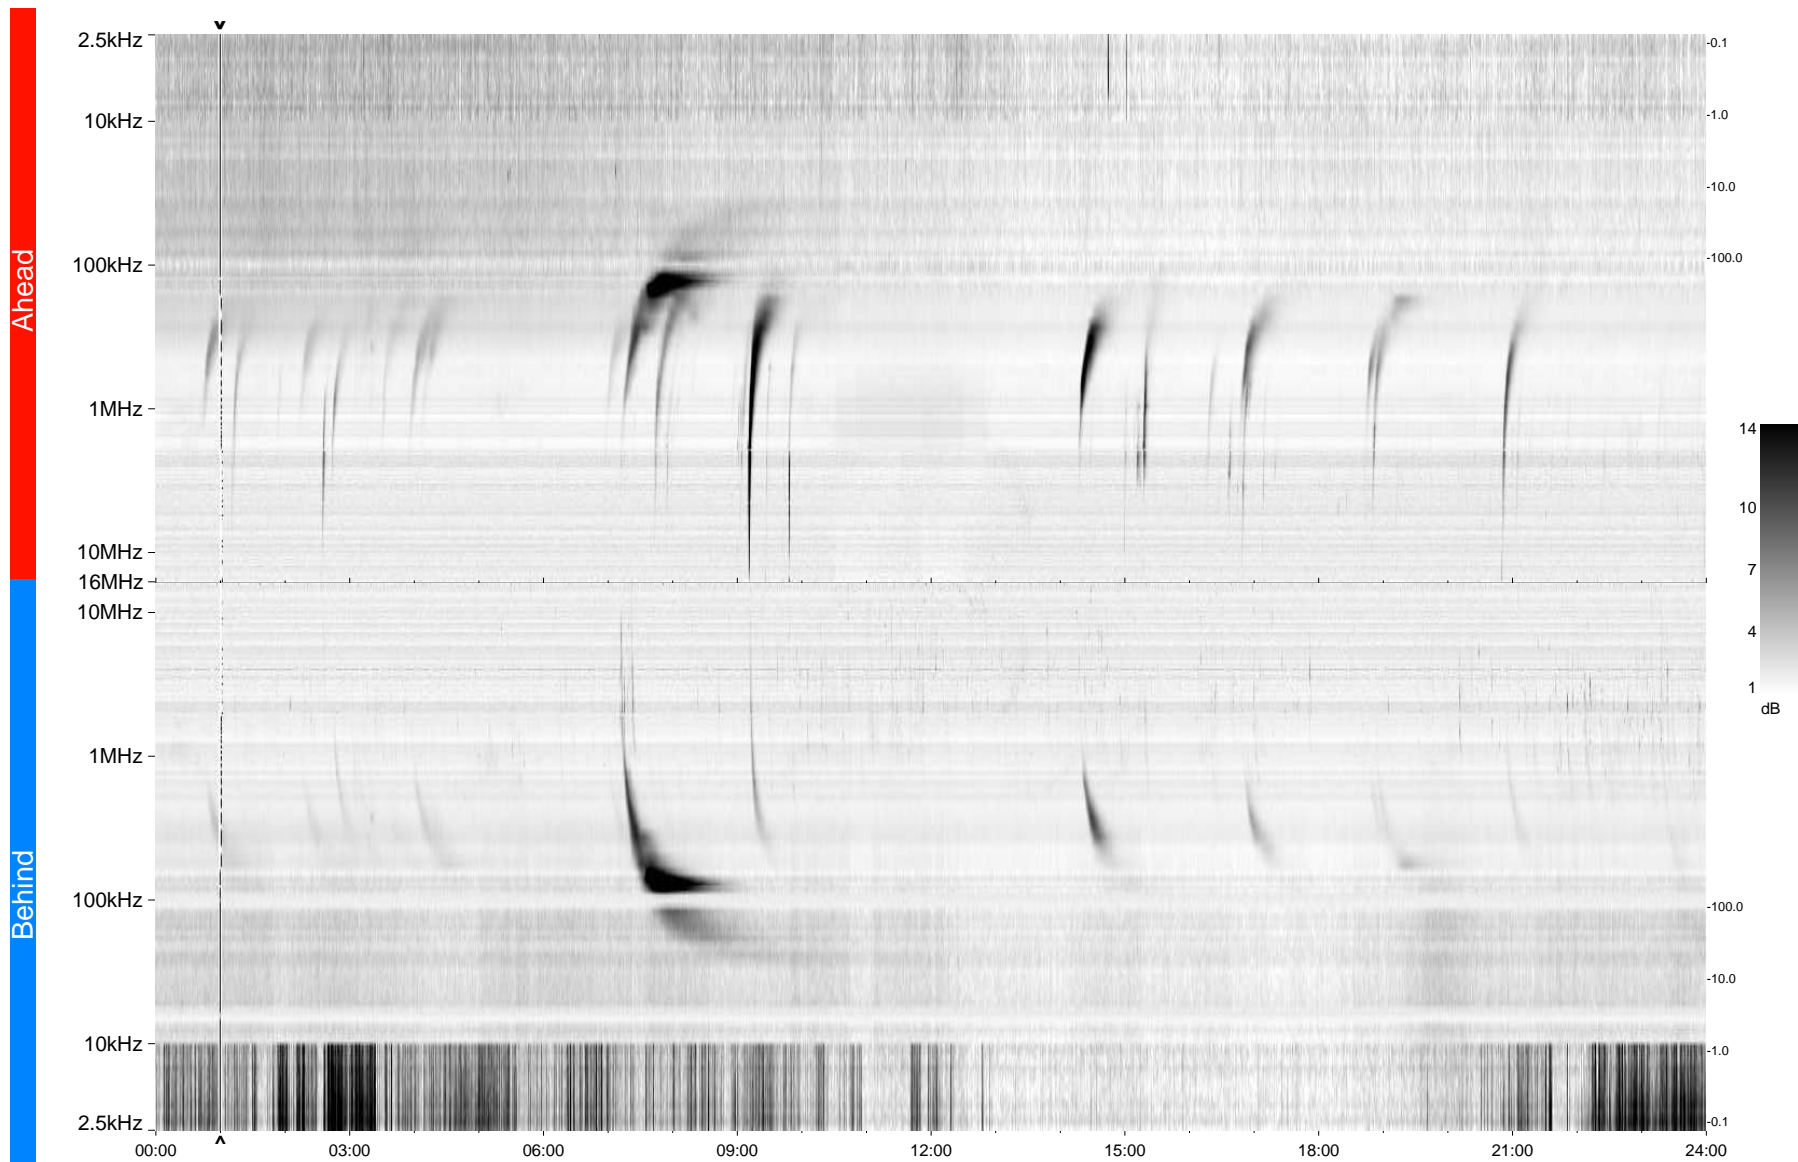

STEREO/WAVES Daily Summary - 19-Mar-2013 (DOY 078)

Ahead source file = swaves_ahead_2013_078_1_05.fin
Ahead PSE Angle = xxx.x

Behind PSE Angle = xxx.x
Behind source file = swaves_behind_2013_078_1_05.fin

Time (UTC)