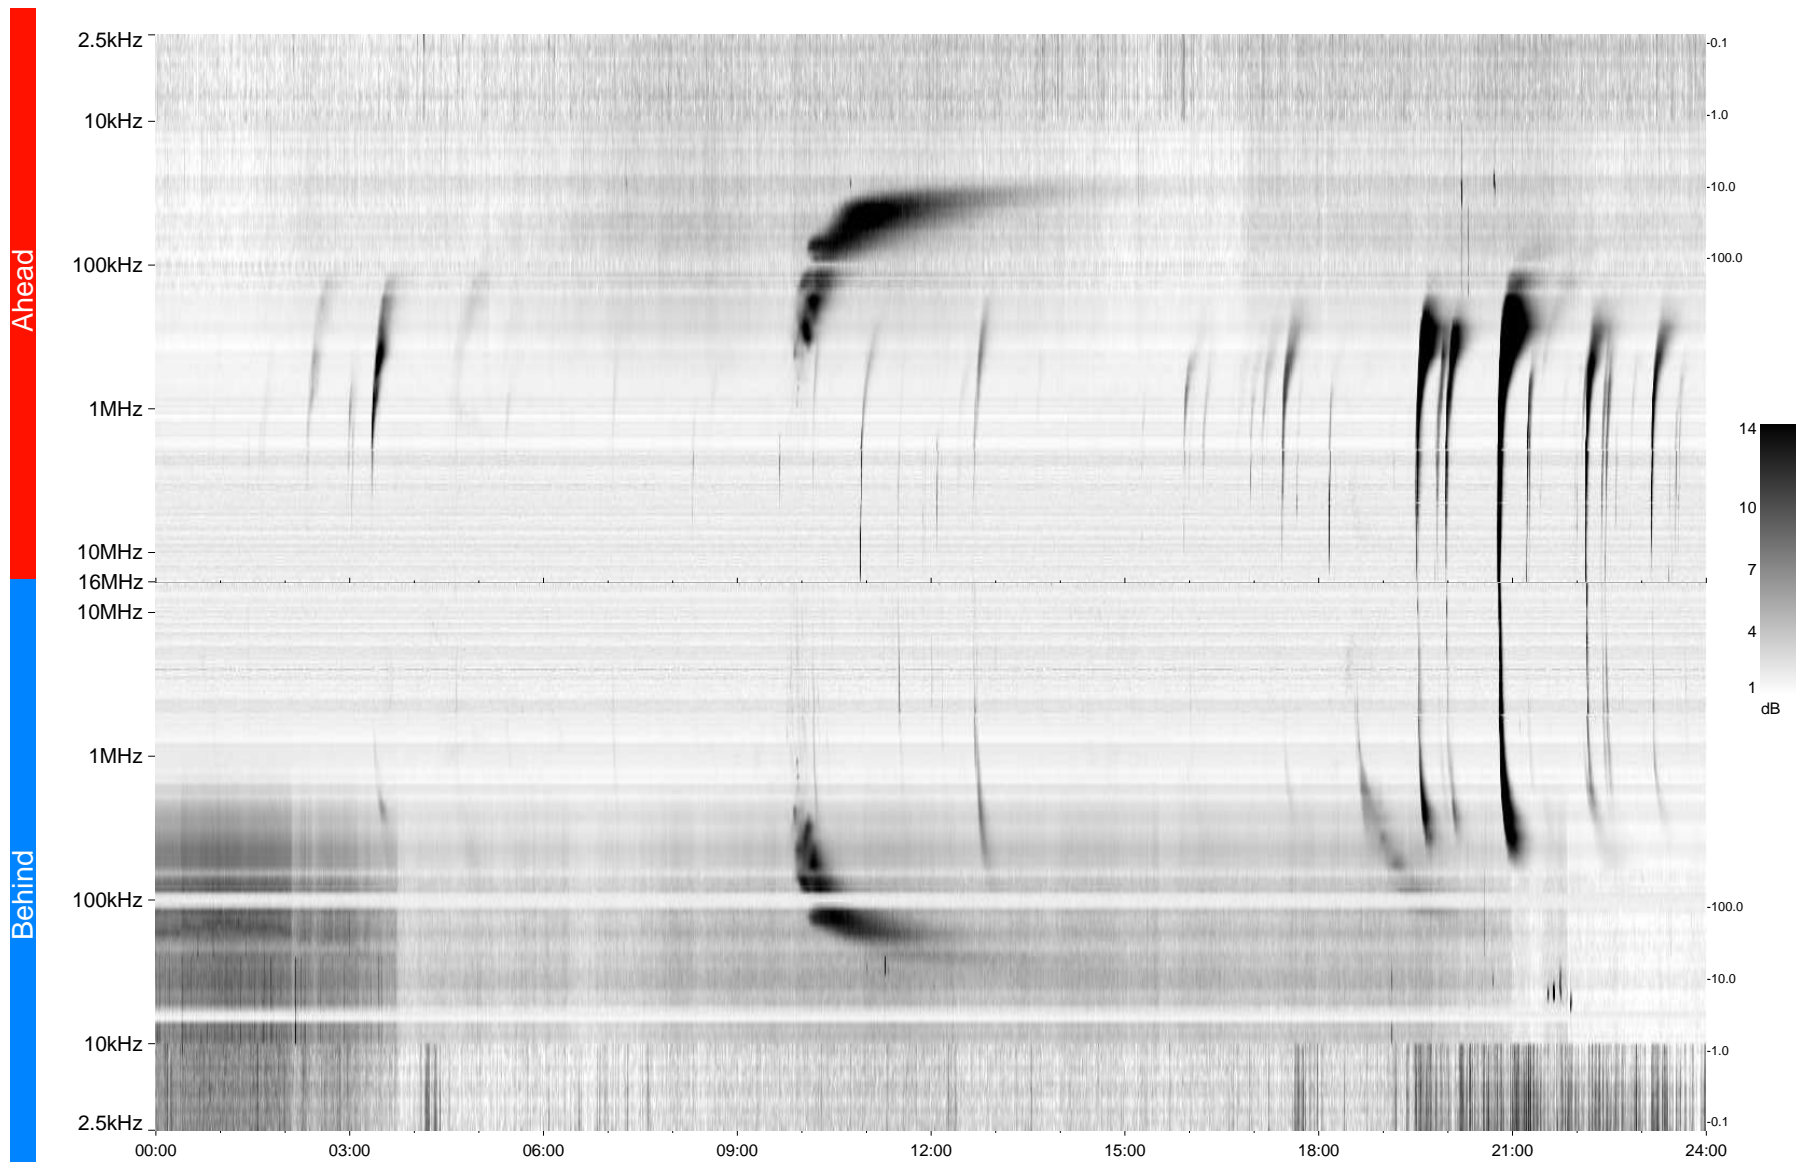

STEREO/WAVES Daily Summary - 18-Mar-2013 (DOY 077)

Ahead source file = swaves_ahead_2013_077_1_05.fin
Ahead PSE Angle = xxx.x

Behind PSE Angle = xxx.x
Behind source file = swaves_behind_2013_077_1_05.fin

Time (UTC)