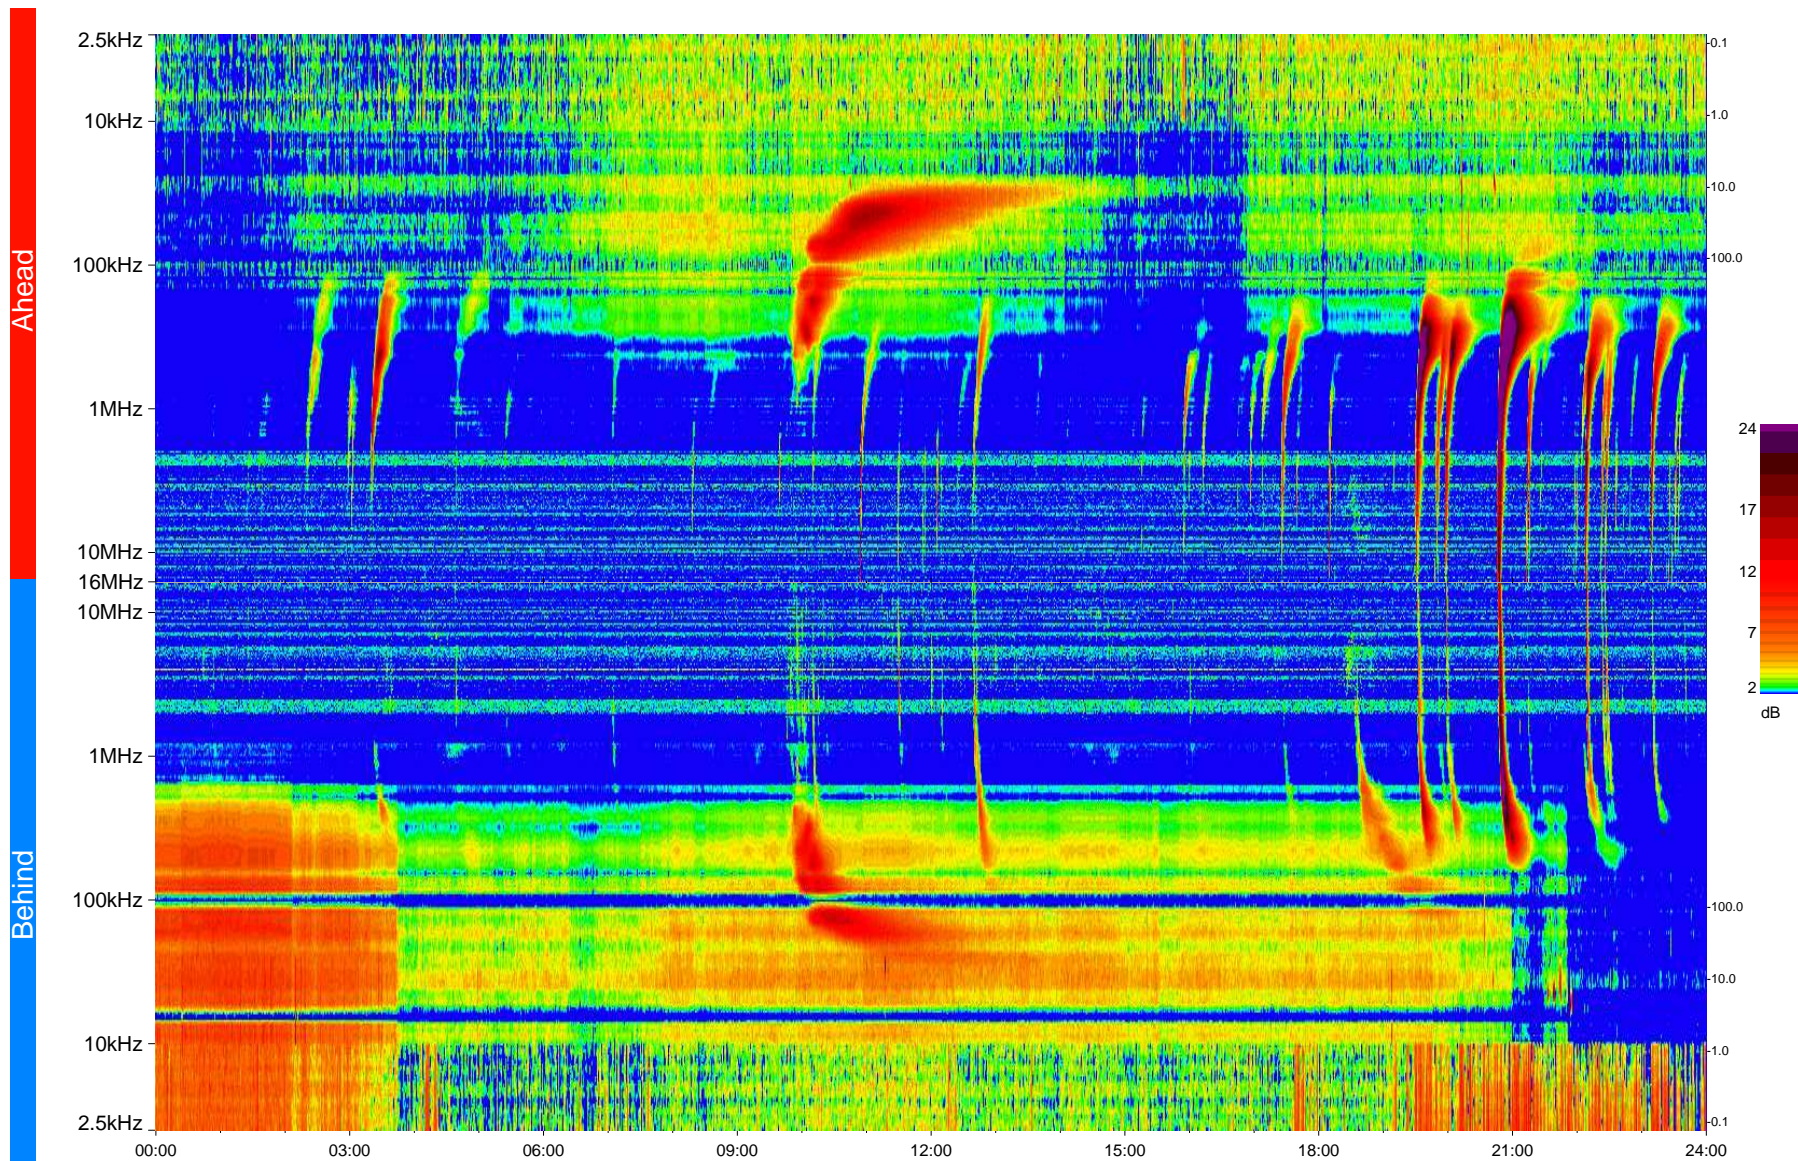

STEREO/WAVES Daily Summary - 18-Mar-2013 (DOY 077)

Ahead source file = swaves_ahead_2013_077_1_05.fin
Ahead PSE Angle = xxx.x

Behind PSE Angle = xxx.x
Behind source file = swaves_behind_2013_077_1_05.fin

Time (UTC)