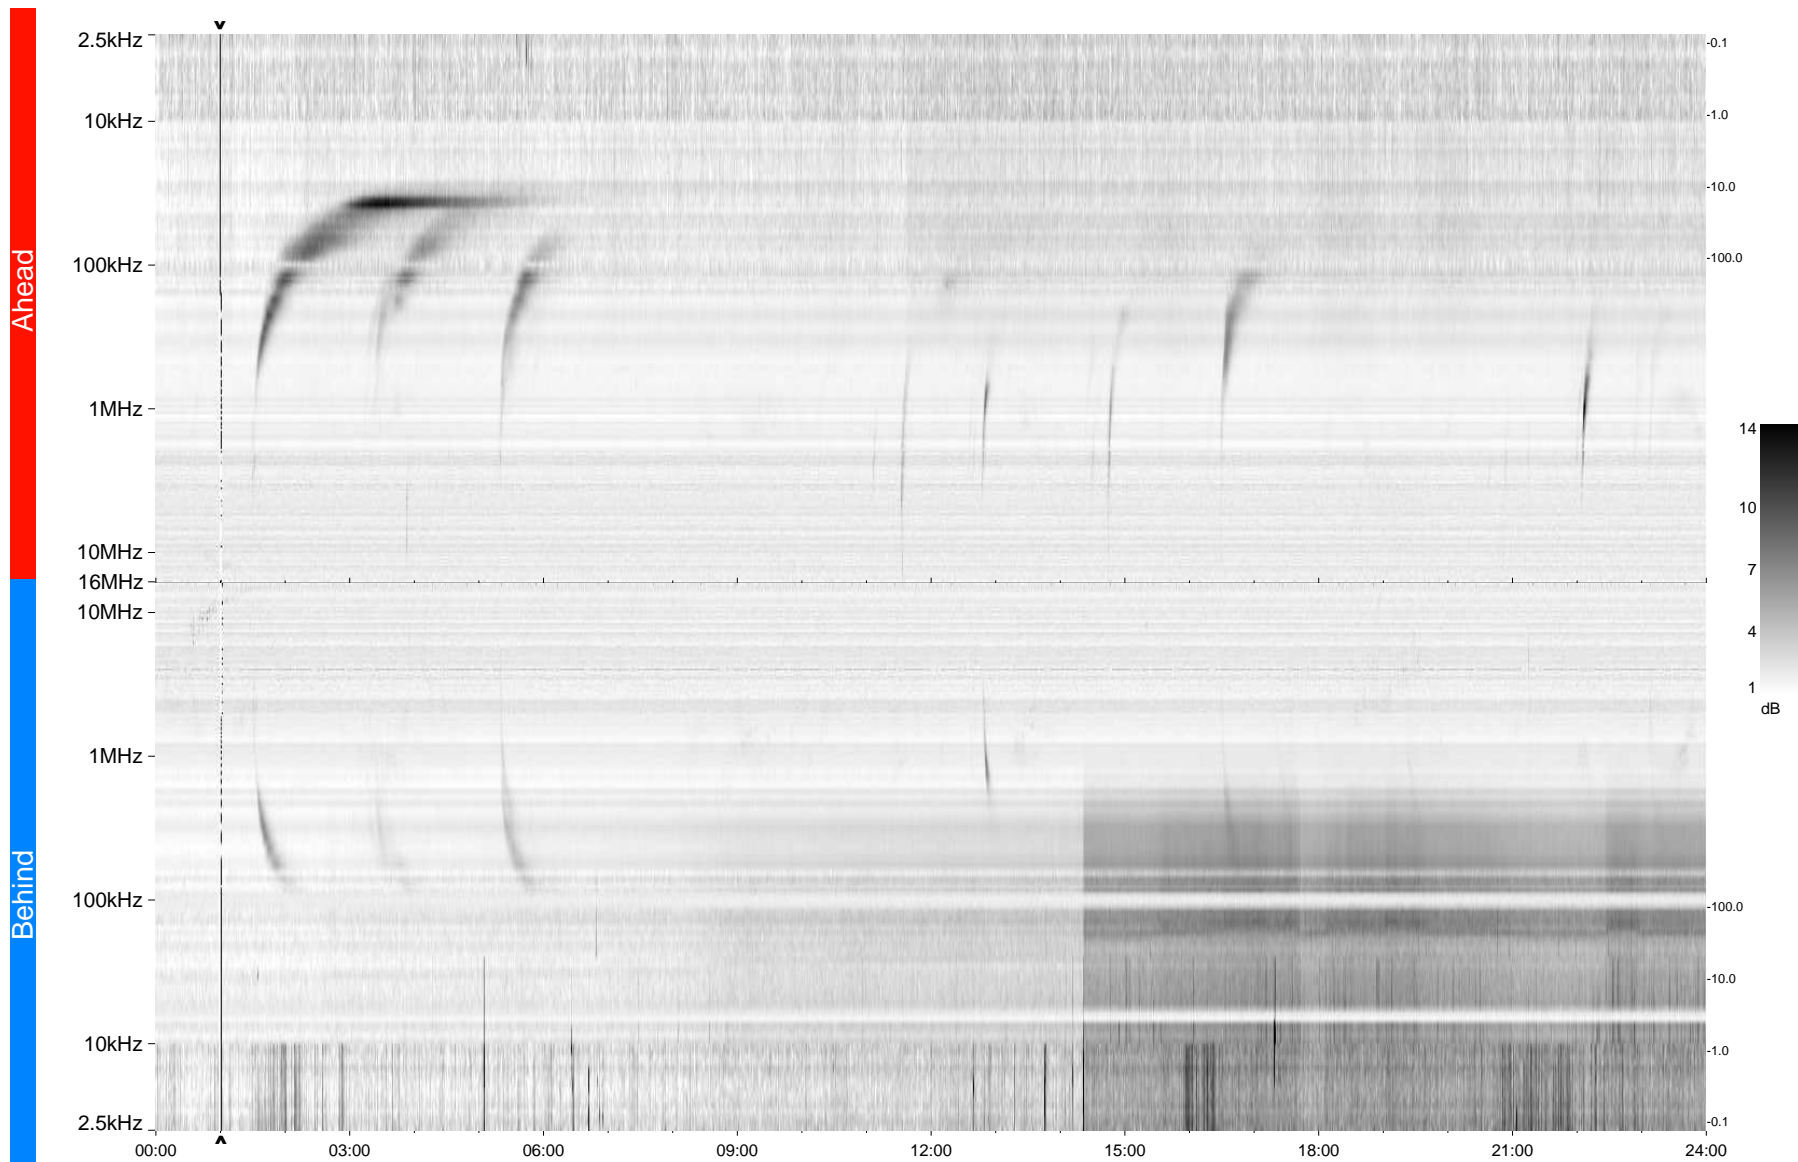

STEREO/WAVES Daily Summary - 17-Mar-2013 (DOY 076)

Ahead source file = swaves_ahead_2013_076_1_05.fin
Ahead PSE Angle = xxx.x

Behind PSE Angle = xxx.x
Behind source file = swaves_behind_2013_076_1_05.fin

Time (UTC)