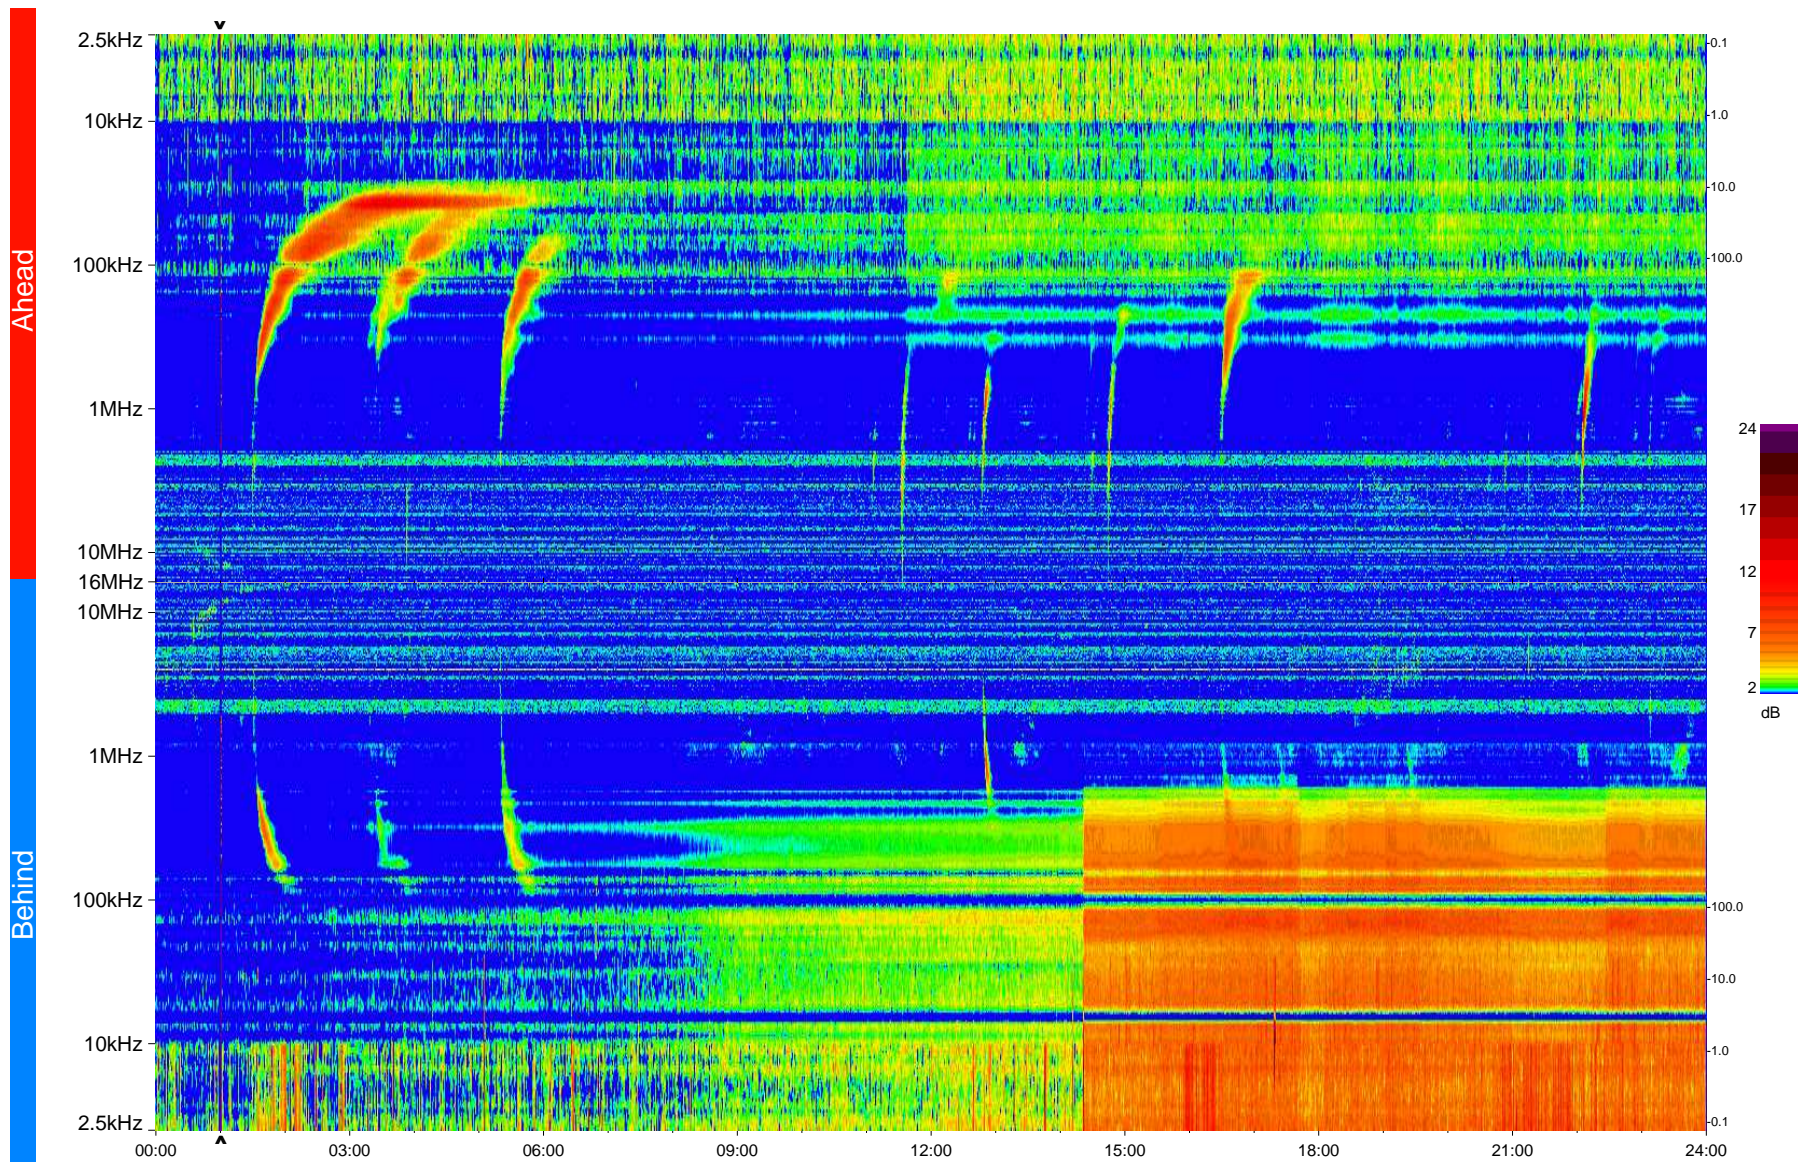

# STEREO/WAVES Daily Summary - 17-Mar-2013 (DOY 076)

Ahead source file = swaves\_ahead\_2013\_076\_1\_05.fin  
Ahead PSE Angle = xxx.x

Behind PSE Angle = xxx.x  
Behind source file = swaves\_behind\_2013\_076\_1\_05.fin

Time (UTC)