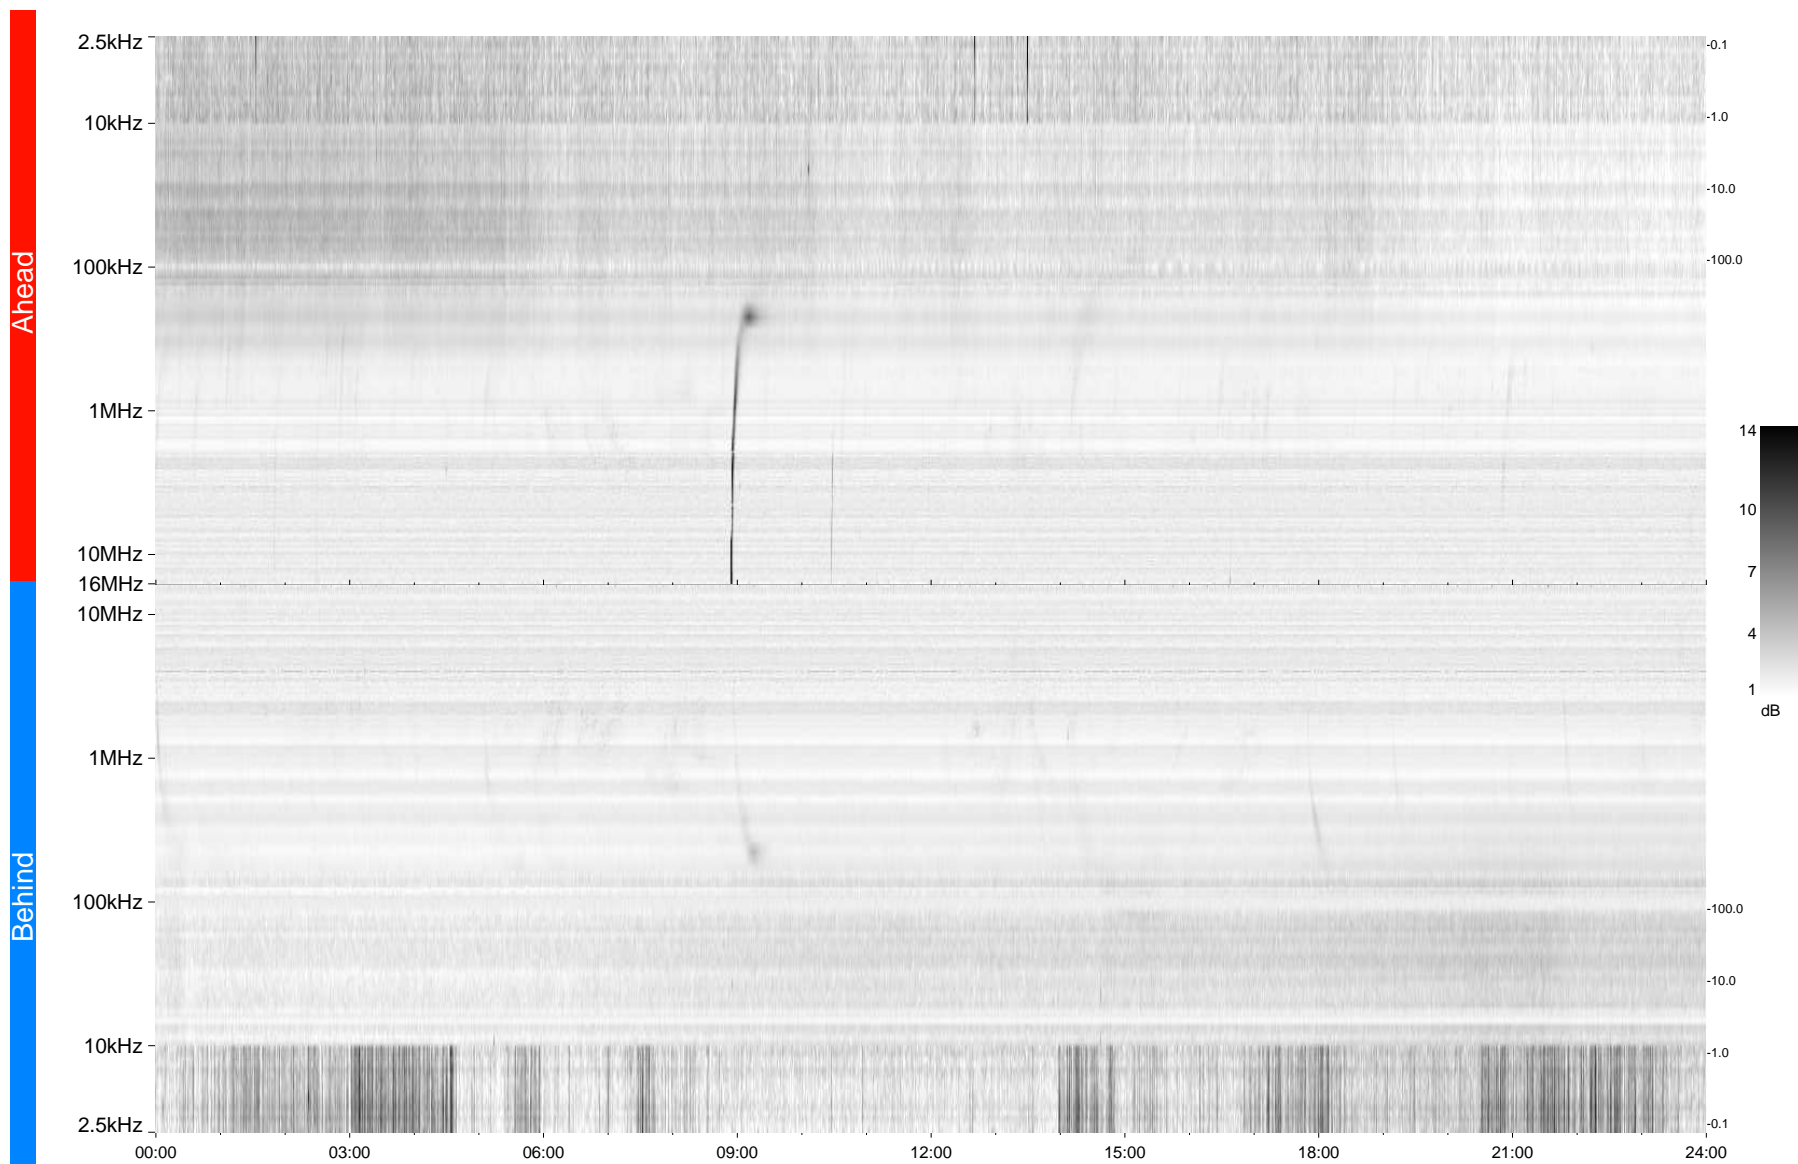

STEREO/WAVES Daily Summary - 16-Mar-2013 (DOY 075)

Ahead source file = swaves_ahead_2013_075_1_05.fin
Ahead PSE Angle = xxx.x

Behind PSE Angle = xxx.x
Behind source file = swaves_behind_2013_075_1_05.fin

Time (UTC)