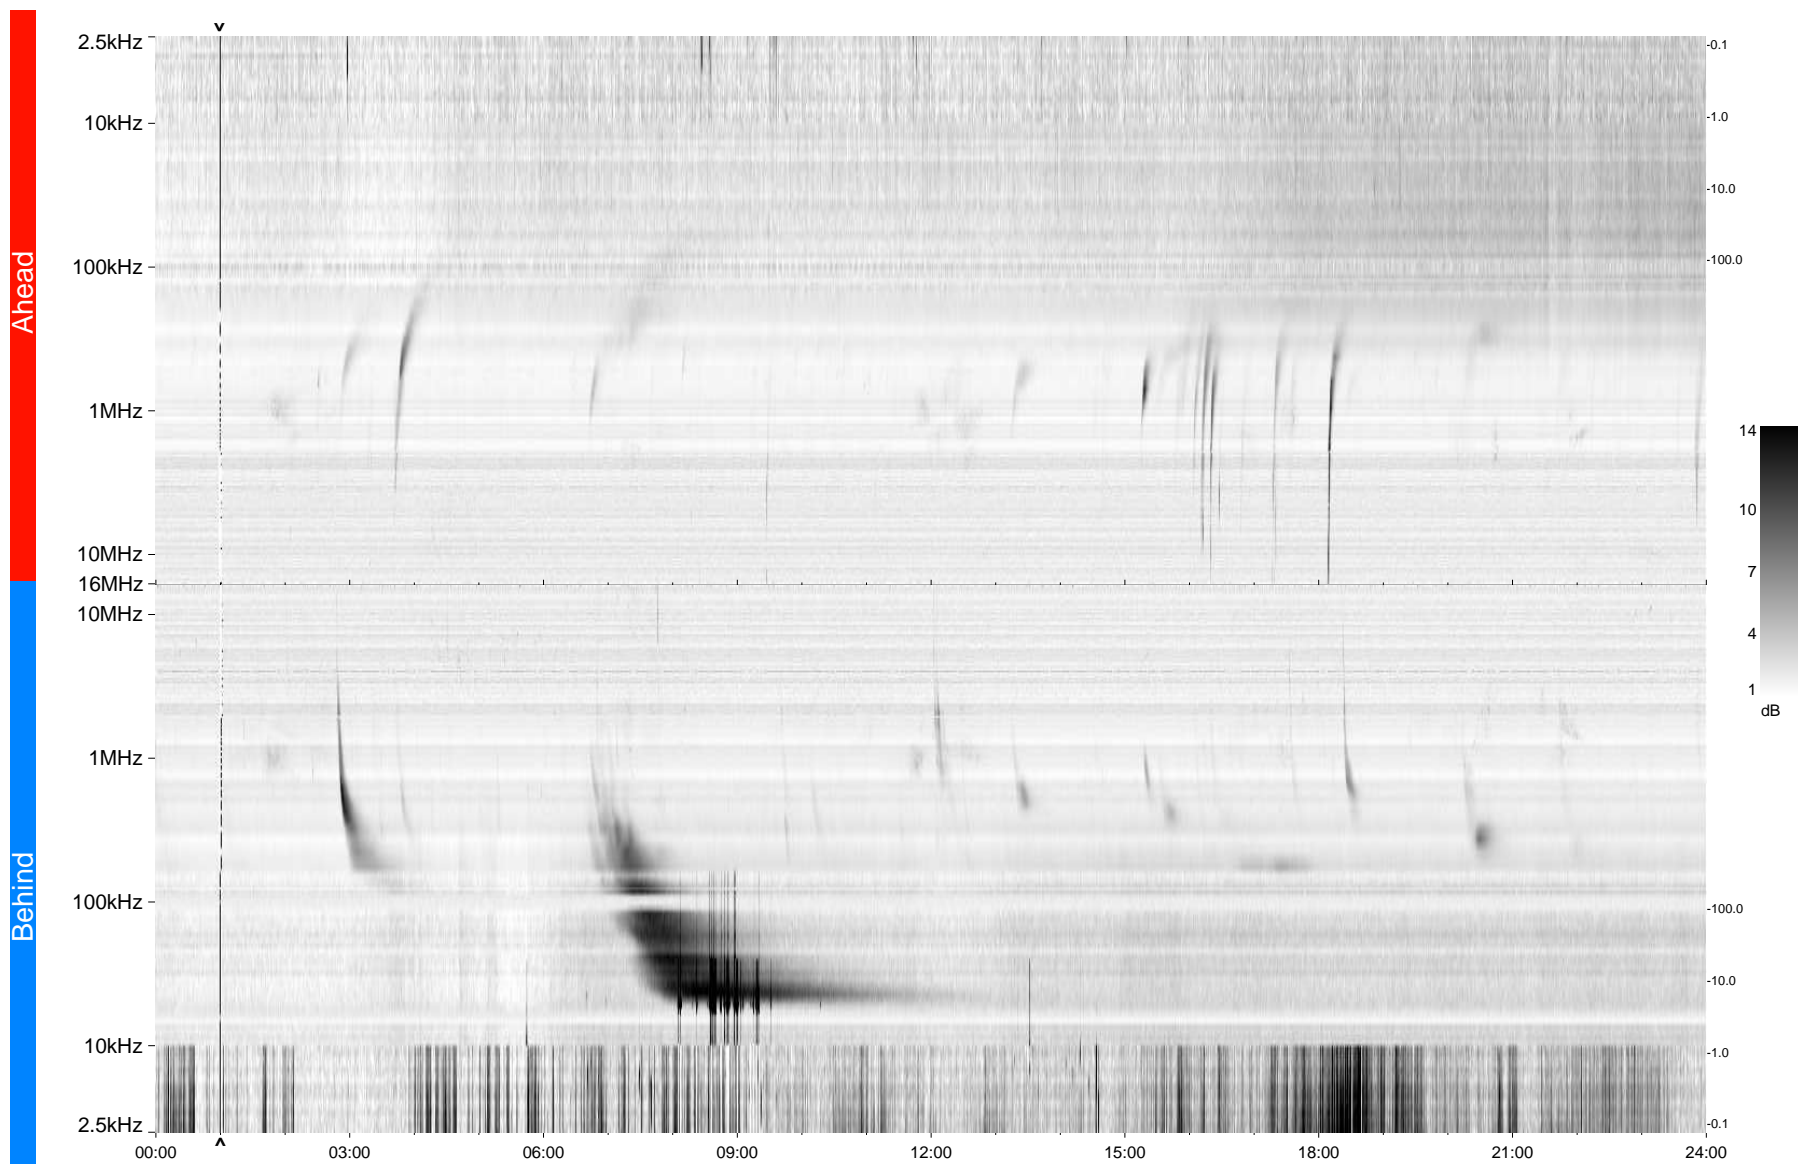

STEREO/WAVES Daily Summary - 15-Mar-2013 (DOY 074)

Ahead source file = swaves_ahead_2013_074_1_05.fin
Ahead PSE Angle = xxx.x

Behind PSE Angle = xxx.x
Behind source file = swaves_behind_2013_074_1_05.fin

Time (UTC)