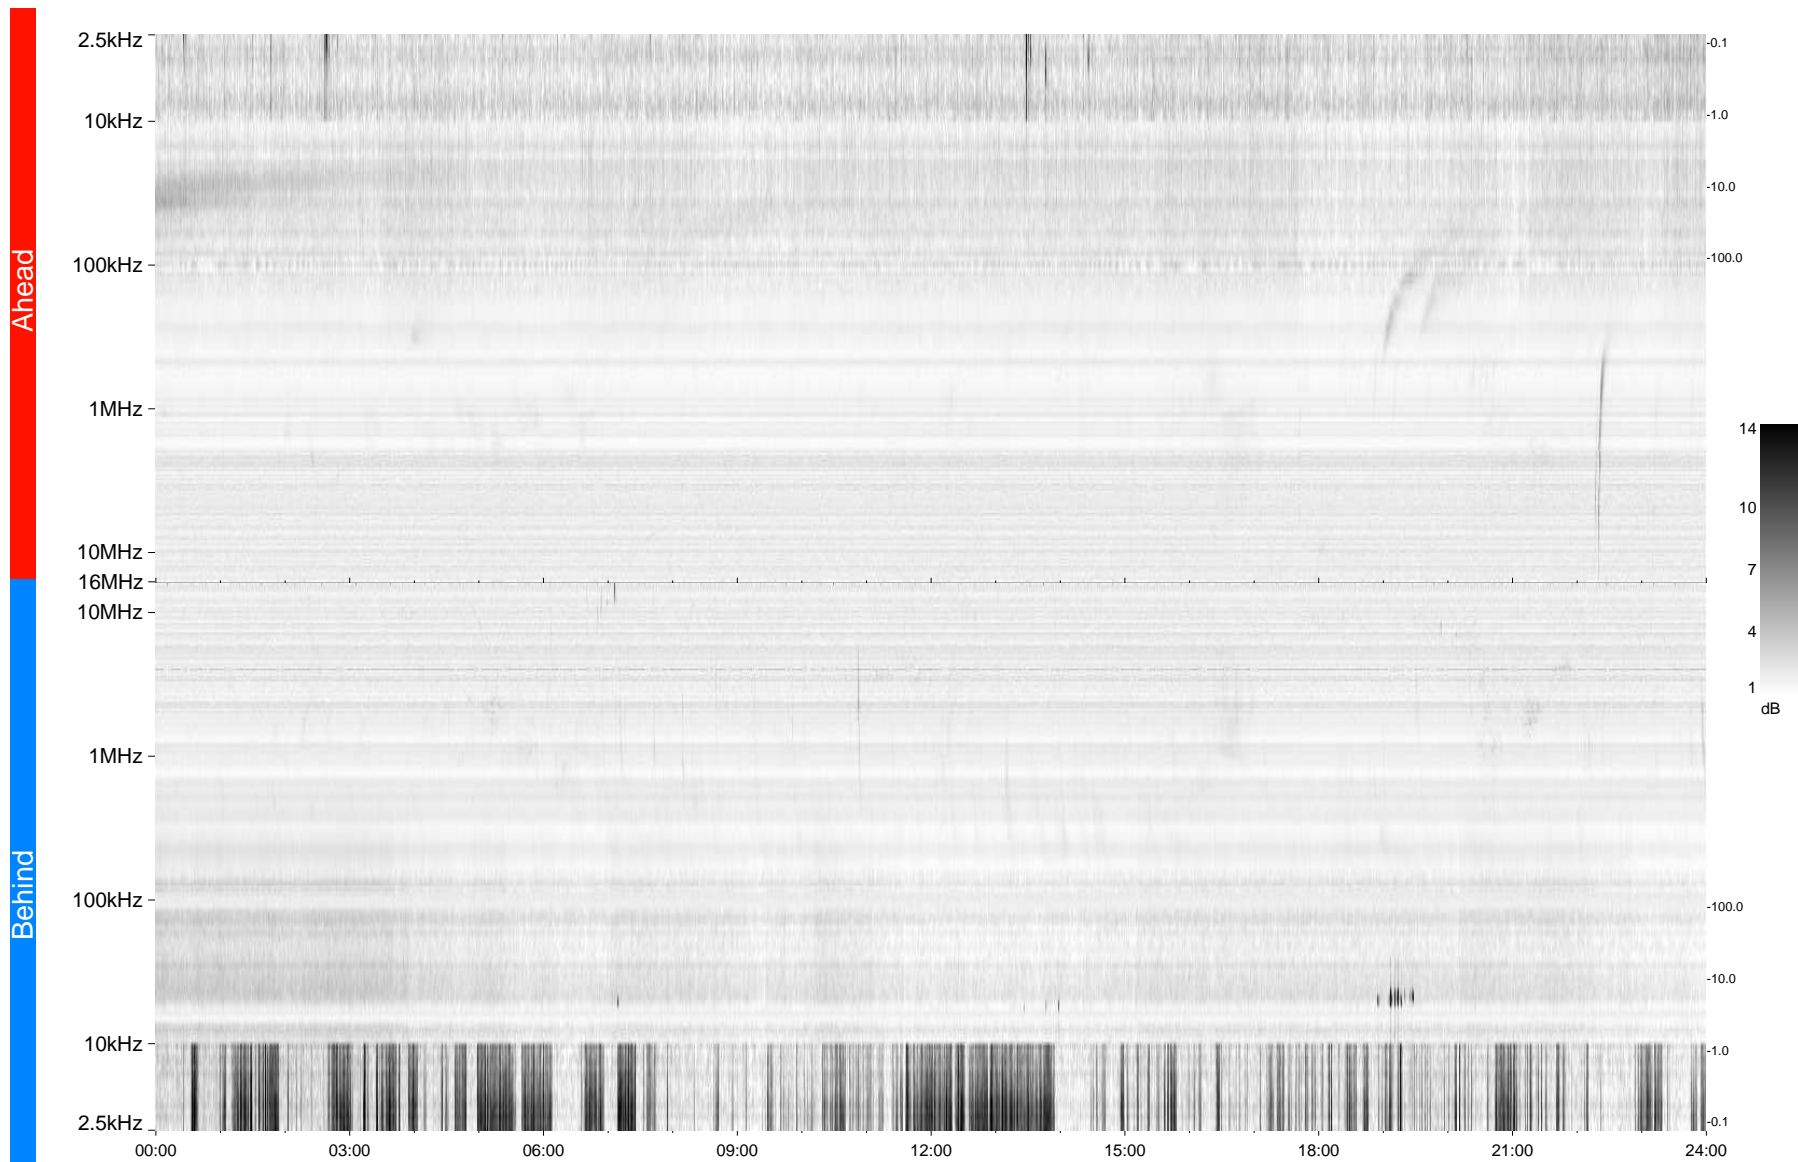

STEREO/WAVES Daily Summary - 14-Mar-2013 (DOY 073)

Ahead source file = swaves_ahead_2013_073_1_05.fin
Ahead PSE Angle = xxx.x

Behind PSE Angle = xxx.x
Behind source file = swaves_behind_2013_073_1_05.fin

Time (UTC)