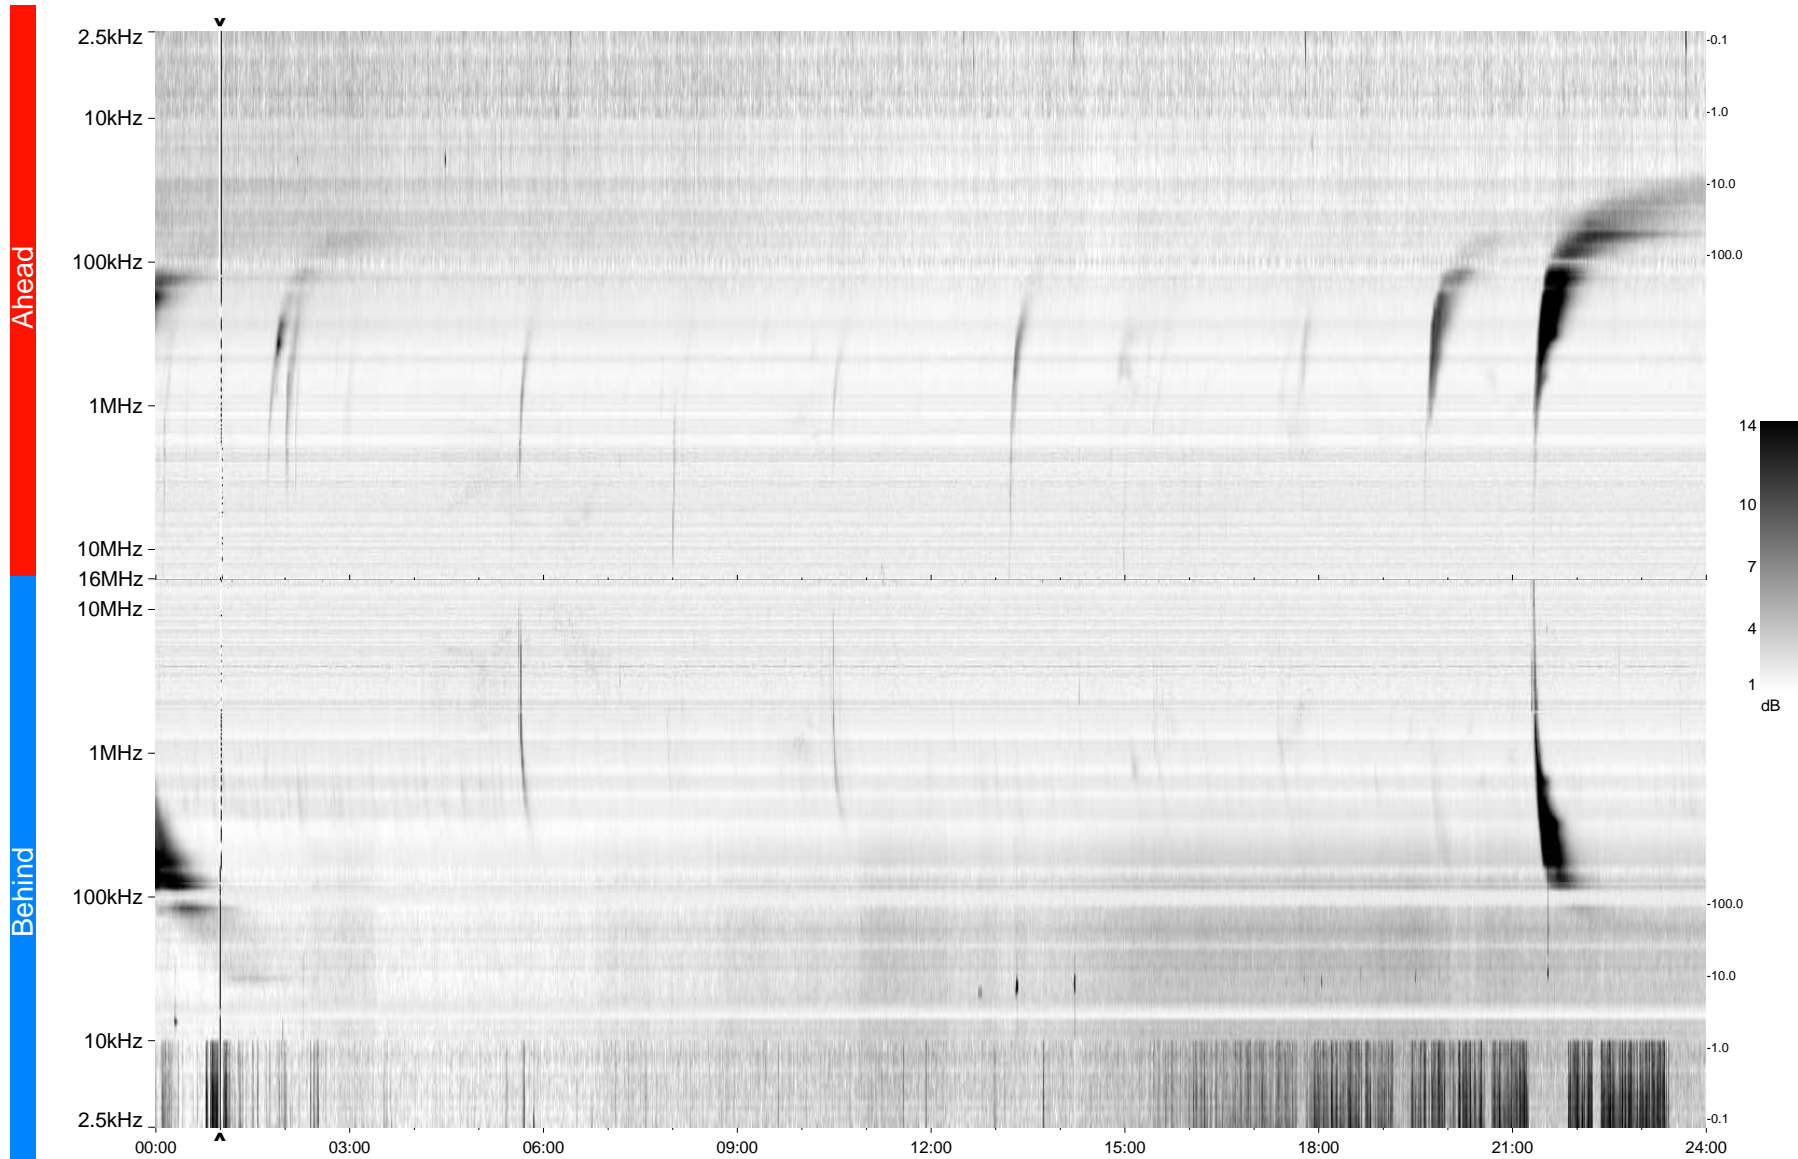

STEREO/WAVES Daily Summary - 13-Mar-2013 (DOY 072)

Ahead source file = swaves_ahead_2013_072_1_05.fin
Ahead PSE Angle = xxx.x

Behind PSE Angle = xxx.x
Behind source file = swaves_behind_2013_072_1_05.fin

Time (UTC)