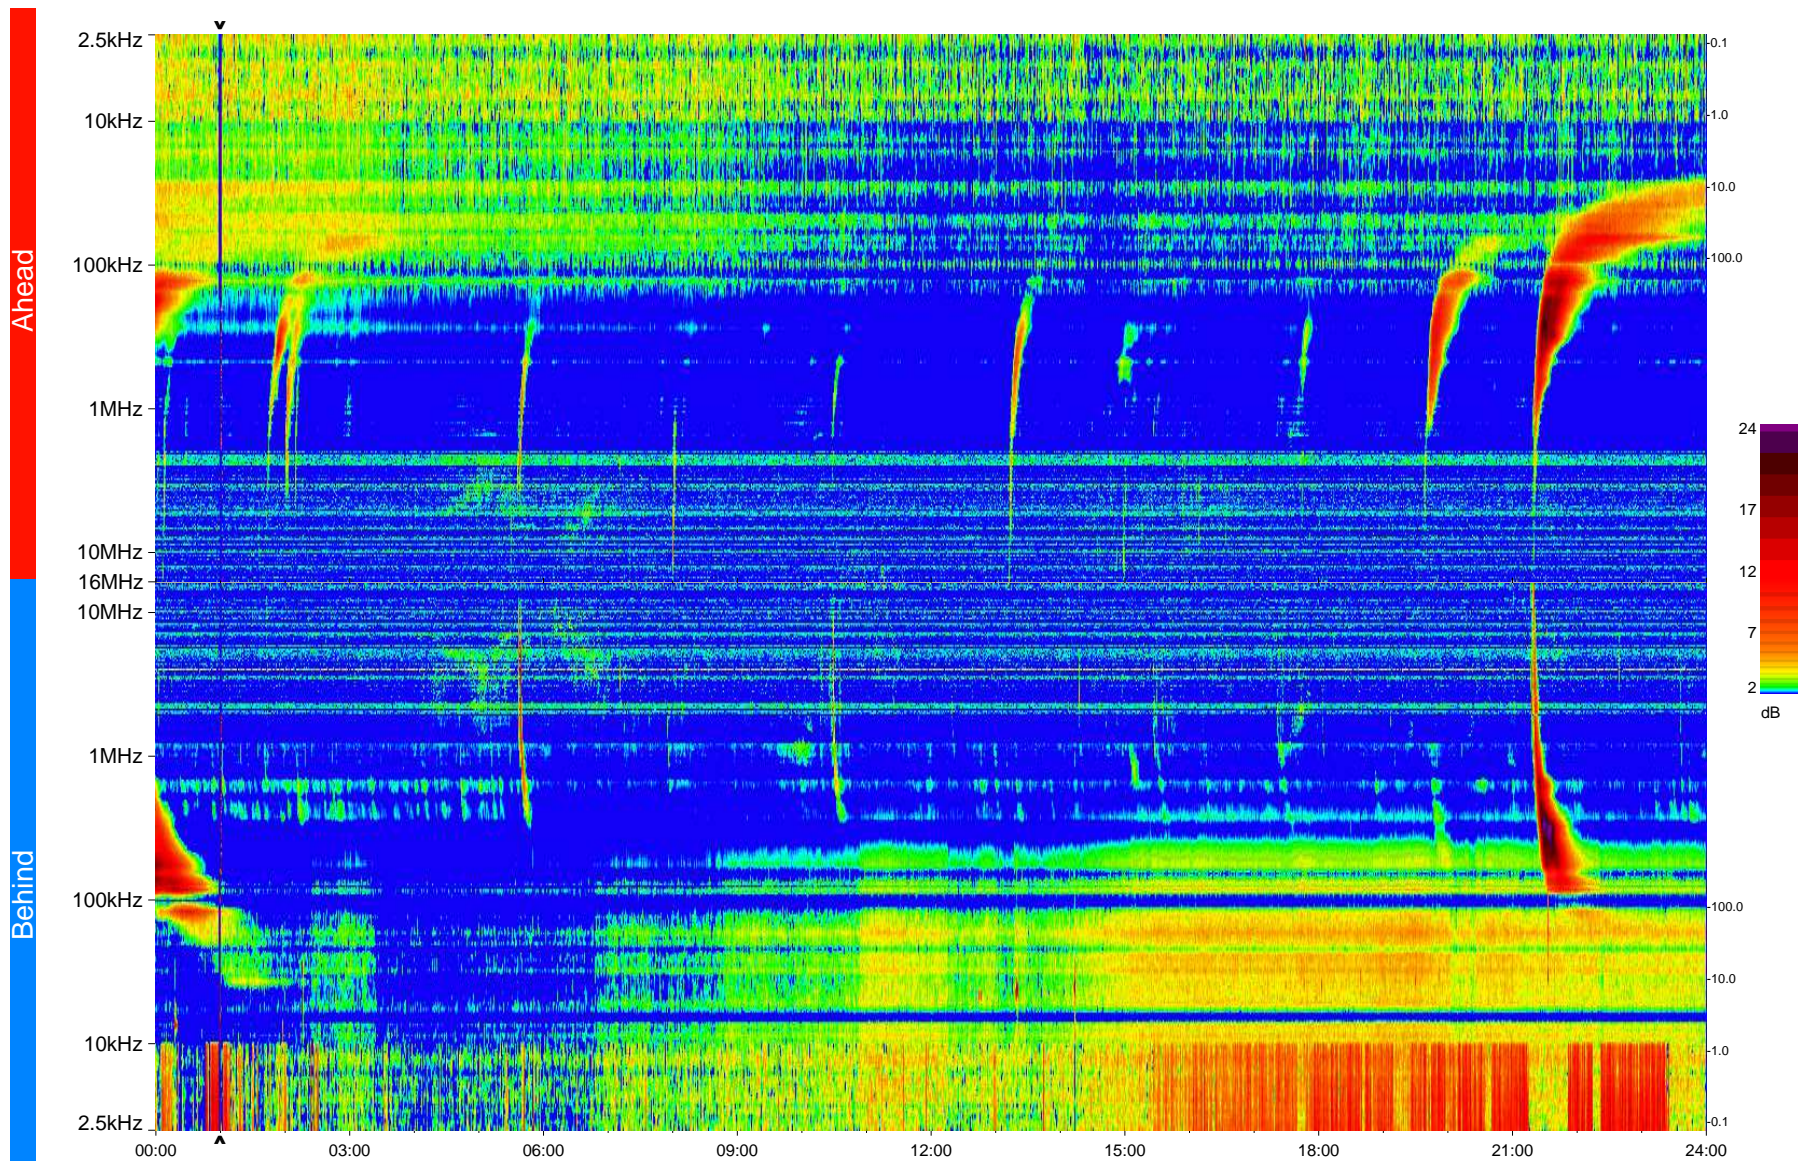

STEREO/WAVES Daily Summary - 13-Mar-2013 (DOY 072)

Ahead source file = swaves_ahead_2013_072_1_05.fin
Ahead PSE Angle = xxx.x

Behind PSE Angle = xxx.x
Behind source file = swaves_behind_2013_072_1_05.fin

Time (UTC)