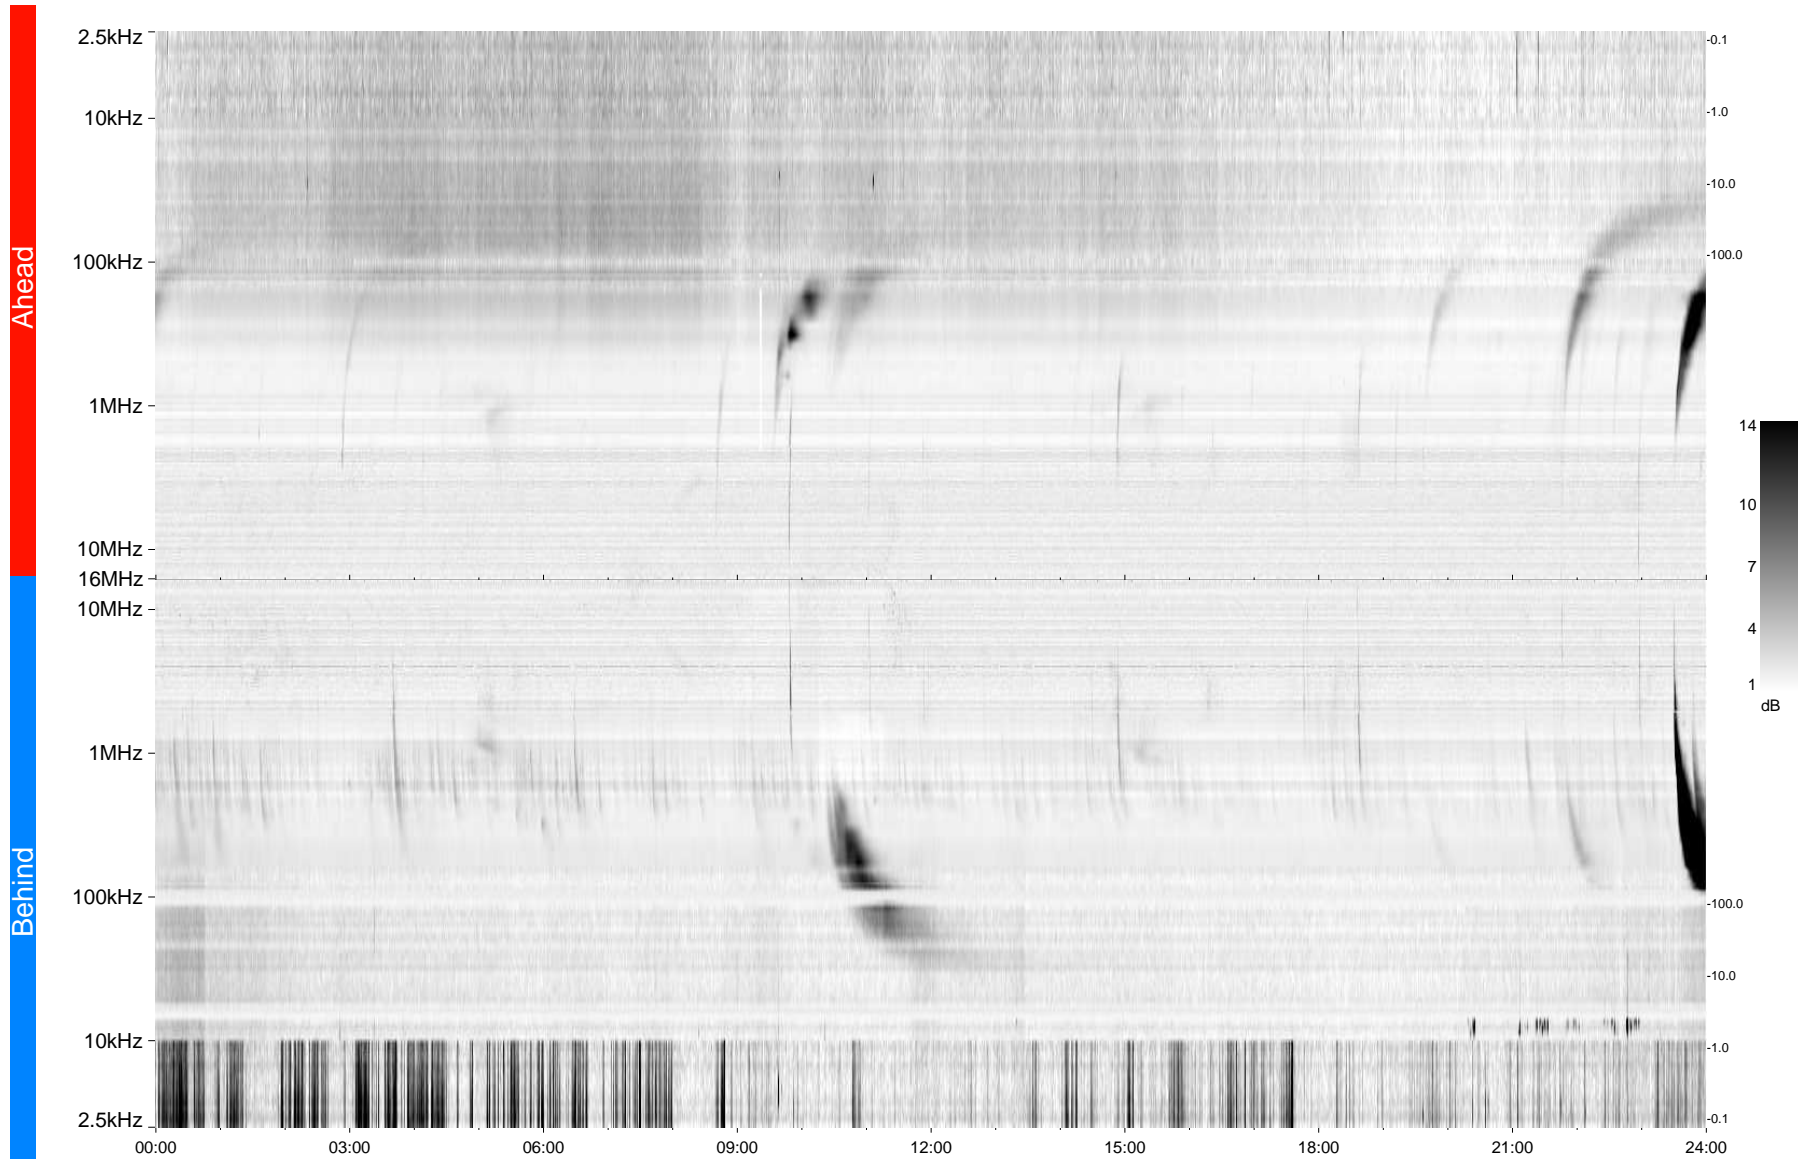

STEREO/WAVES Daily Summary - 12-Mar-2013 (DOY 071)

Ahead source file = swaves_ahead_2013_071_1_05.fin
Ahead PSE Angle = xxx.x

Behind PSE Angle = xxx.x
Behind source file = swaves_behind_2013_071_1_05.fin

Time (UTC)