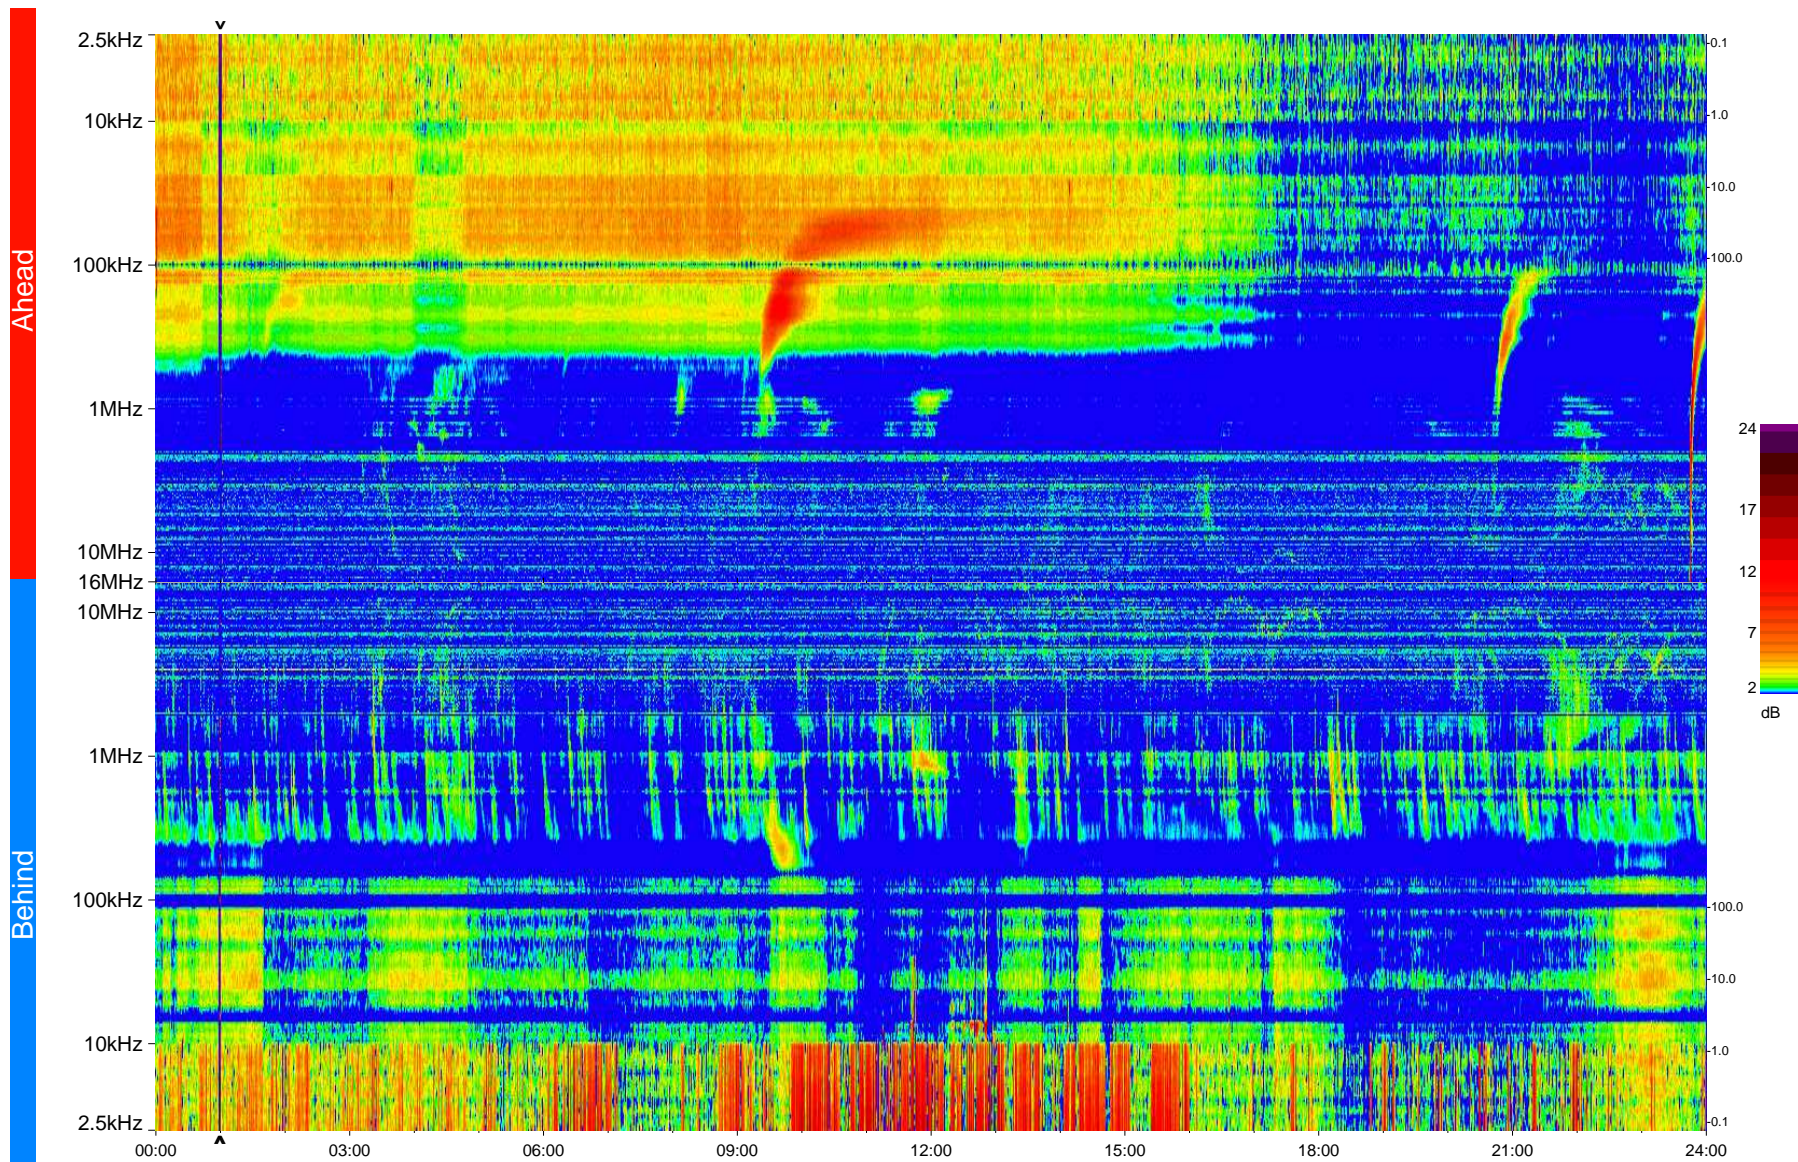

# STEREO/WAVES Daily Summary - 11-Mar-2013 (DOY 070)

Ahead source file = swaves\_ahead\_2013\_070\_1\_05.fin  
Ahead PSE Angle = xxx.x

Behind PSE Angle = xxx.x  
Behind source file = swaves\_behind\_2013\_070\_1\_05.fin

Time (UTC)