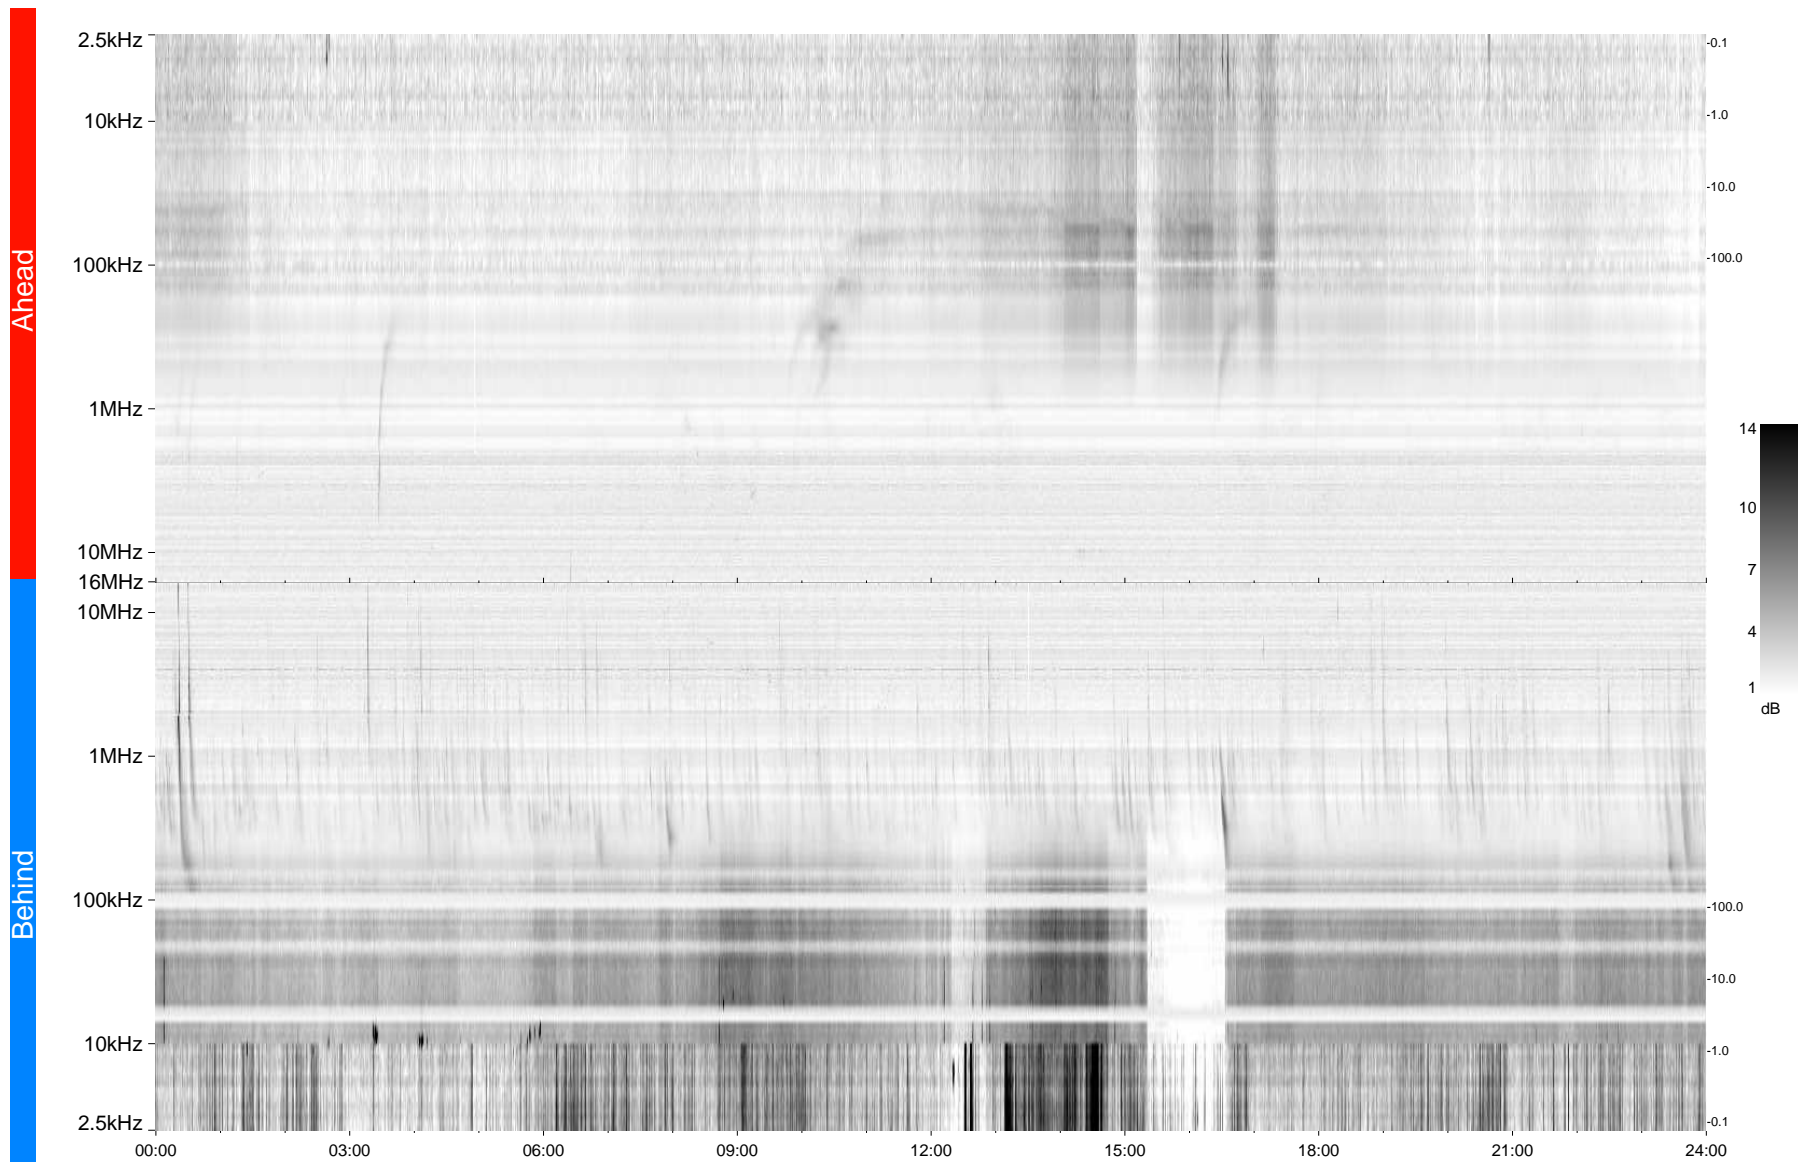

STEREO/WAVES Daily Summary - 10-Mar-2013 (DOY 069)

Ahead source file = swaves_ahead_2013_069_1_05.fin
Ahead PSE Angle = xxx.x

Behind PSE Angle = xxx.x
Behind source file = swaves_behind_2013_069_1_05.fin

Time (UTC)