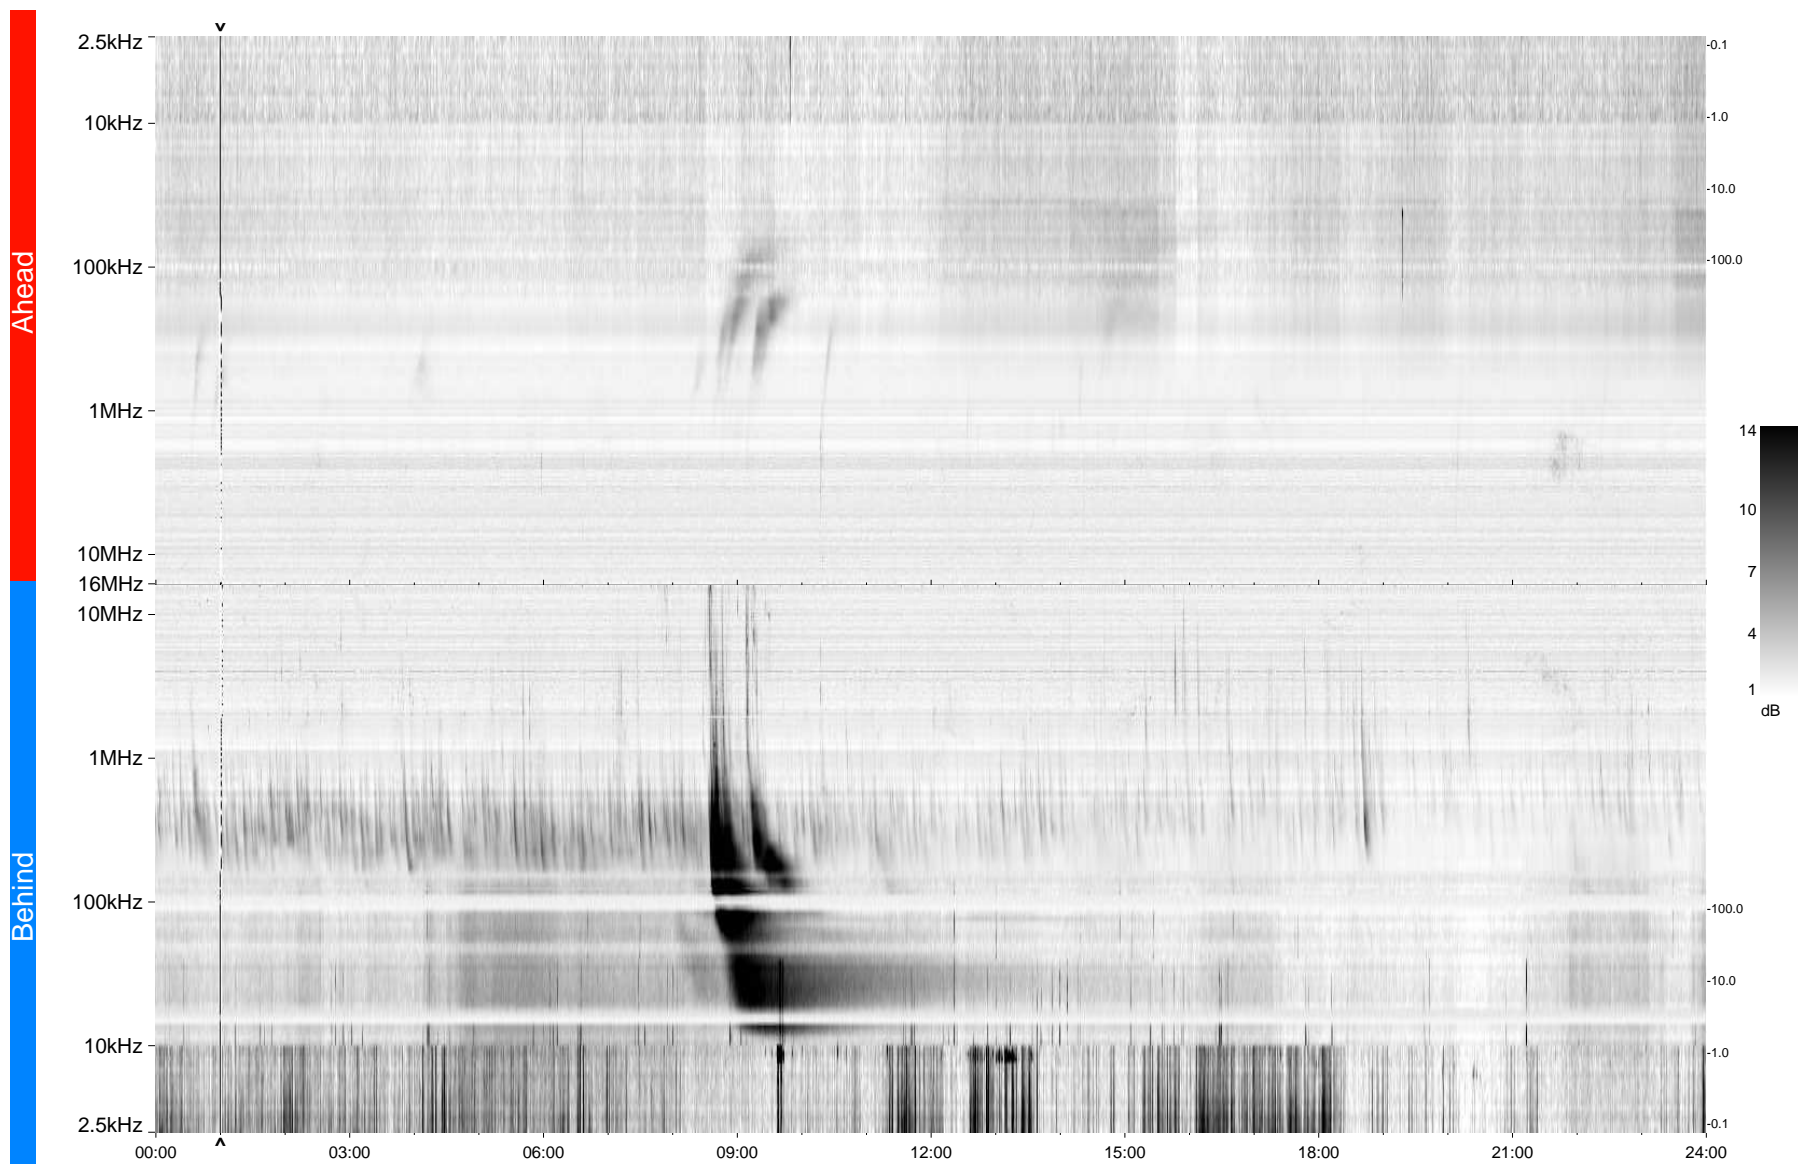

STEREO/WAVES Daily Summary - 09-Mar-2013 (DOY 068)

Ahead source file = swaves_ahead_2013_068_1_04.ptp
Ahead PSE Angle = xxx.x

Behind PSE Angle = xxx.x
Behind source file = swaves_behind_2013_068_1_04.ptp

Time (UTC)